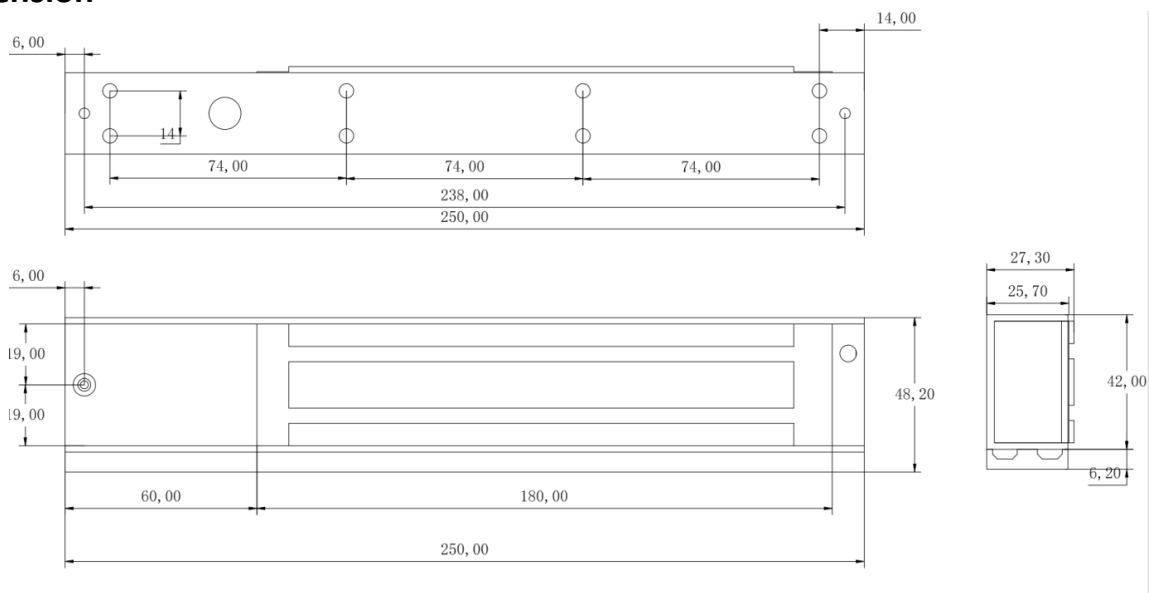

DS-K4H255S Single Door Magnetic Lock

The DS-K4H255S Single-Door magnetic lock is designed for wooden door, glass door, and metal door. Aluminum is the main material. The maximum thrust of the lock is 272 kg (600 Lbs). It can be used for controlling door opening/closing. Special anti-residual magnetism designed makes the access control automation safer and electric lock more durable.

- Magnetic lock supports up to 272 kg (600 Lbs) of thrust
- Power supply can be 12 VDC or 24 VDC, (default voltage is 12 VDC)
- Suitable for wooden door, glass door, metal door
- High strength material, anodized aluminum housing
- Magnetic lock, completely using electromagnetic suction work
- Abrasion-proof materials

▪ Specification

| General | |
|---------------------|--|
| Power supply | 12 VDC to 24 VDC, 470 mA to 235 mA |
| Working temperature | -10 °C to 55 °C (14 °F to 131 °F) |
| Working humidity | 0 to 95 % (relative humidity) |
| Dimensions | Lock Body: 250 mm × 28 mm × 48 mm (9.8" × 1.1" × 1.9") Armature Plate: 180 mm × 38 mm × 12 mm (7.1" × 1.5" × 0.5") |
| Weight | 1.9 kg (4.2 lb) |
| Material | Shell: hard Anodizing Electroplating Operated Lock Body: eco-friendly Zinc Electroplating Operated Armature Plate: eco-friendly Zinc Electroplating Operated |
| Door type | Glass door, wooden door, and metal door |
| Thrust | Max. 272 kg (600 Lbs) |
| Magnetic Lock | |
| Unlock method | Current Interruption |

▪ Available Model

DS-K4H255S

▪ Dimension

Headquarters

No.555 Qianmo Road, Binjiang District,
Hangzhou 310051, China
T +86-571-8807-5998
www.hikvision.com

Follow us on social media to get the latest product and solution information.