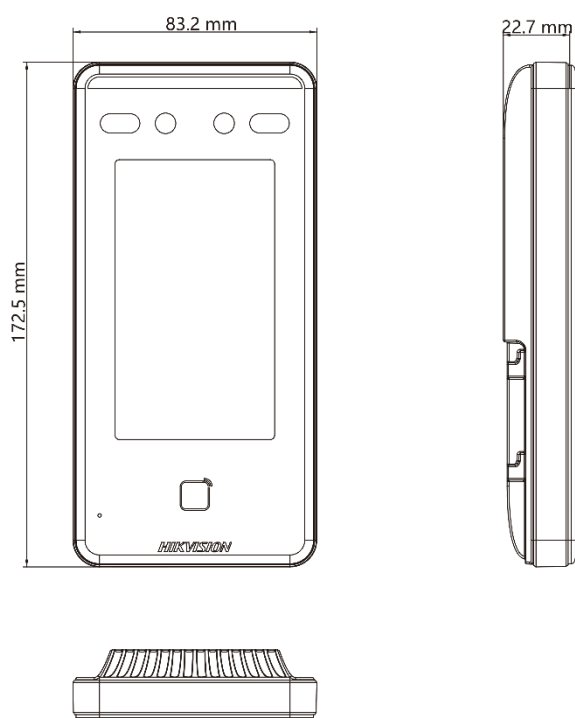

▪ **Accessory**

▪ **Optional**

DS-KAB6-D1 Base Bracket	DS-KAB6-ZU1 Brackets for face terminals	DS-KAB671-P2 Stand Stick	DS-KAB34X-S1 Protective Shield