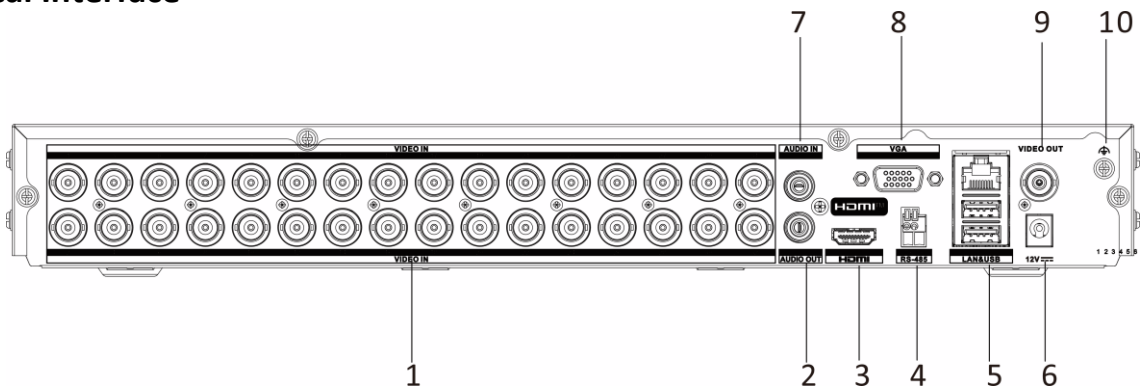

Weight	≤ 2.1 kg (4.6 lb)

Physical Interface

No.	Description	No.	Description
1	Video in	6	12 VDC power input
2	Audio out	7	Audio in
3	HDMI interface	8	VGA interface
4	RS-485 interface	9	Video out
5	LAN network interface and USB interface	10	GND

Available Model

iDS-7232HQHI-M2/XT