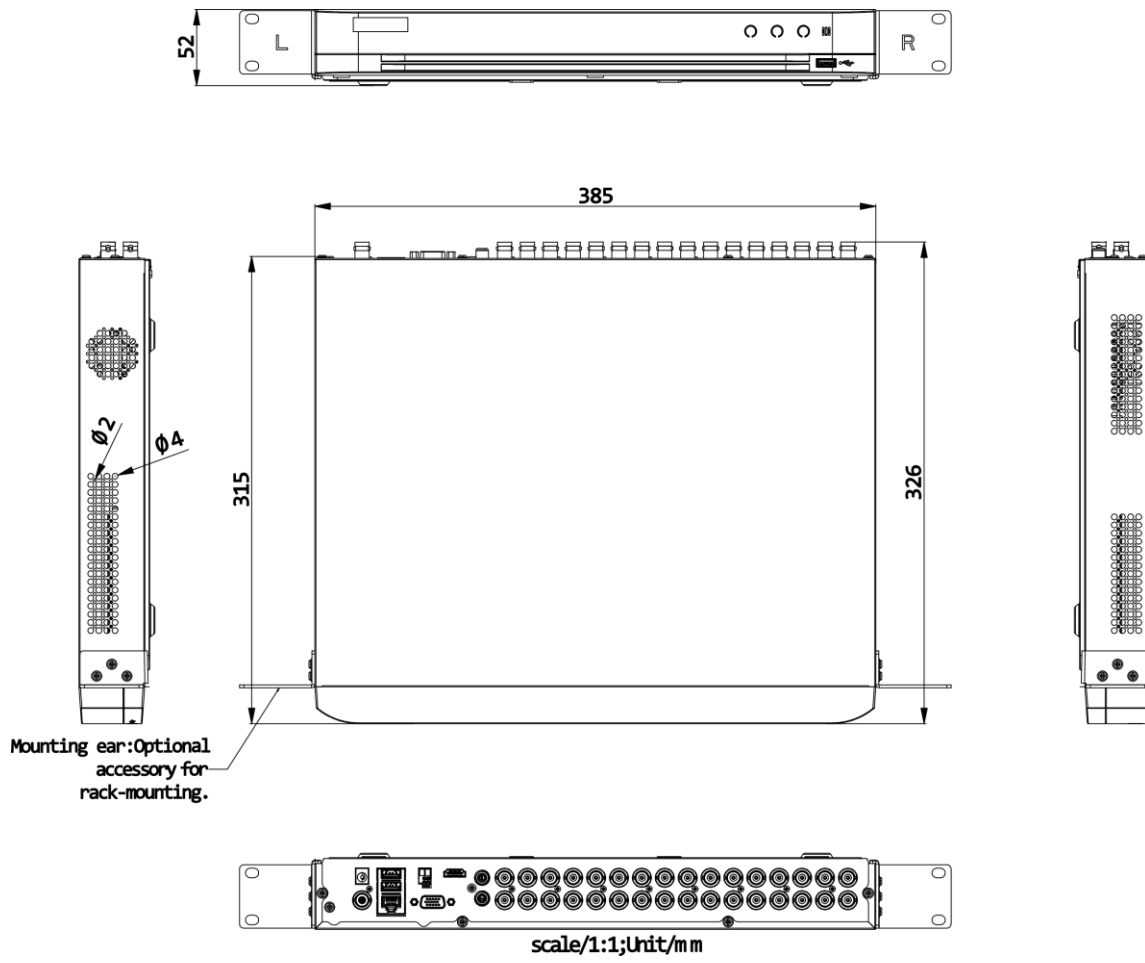

▪ Dimension