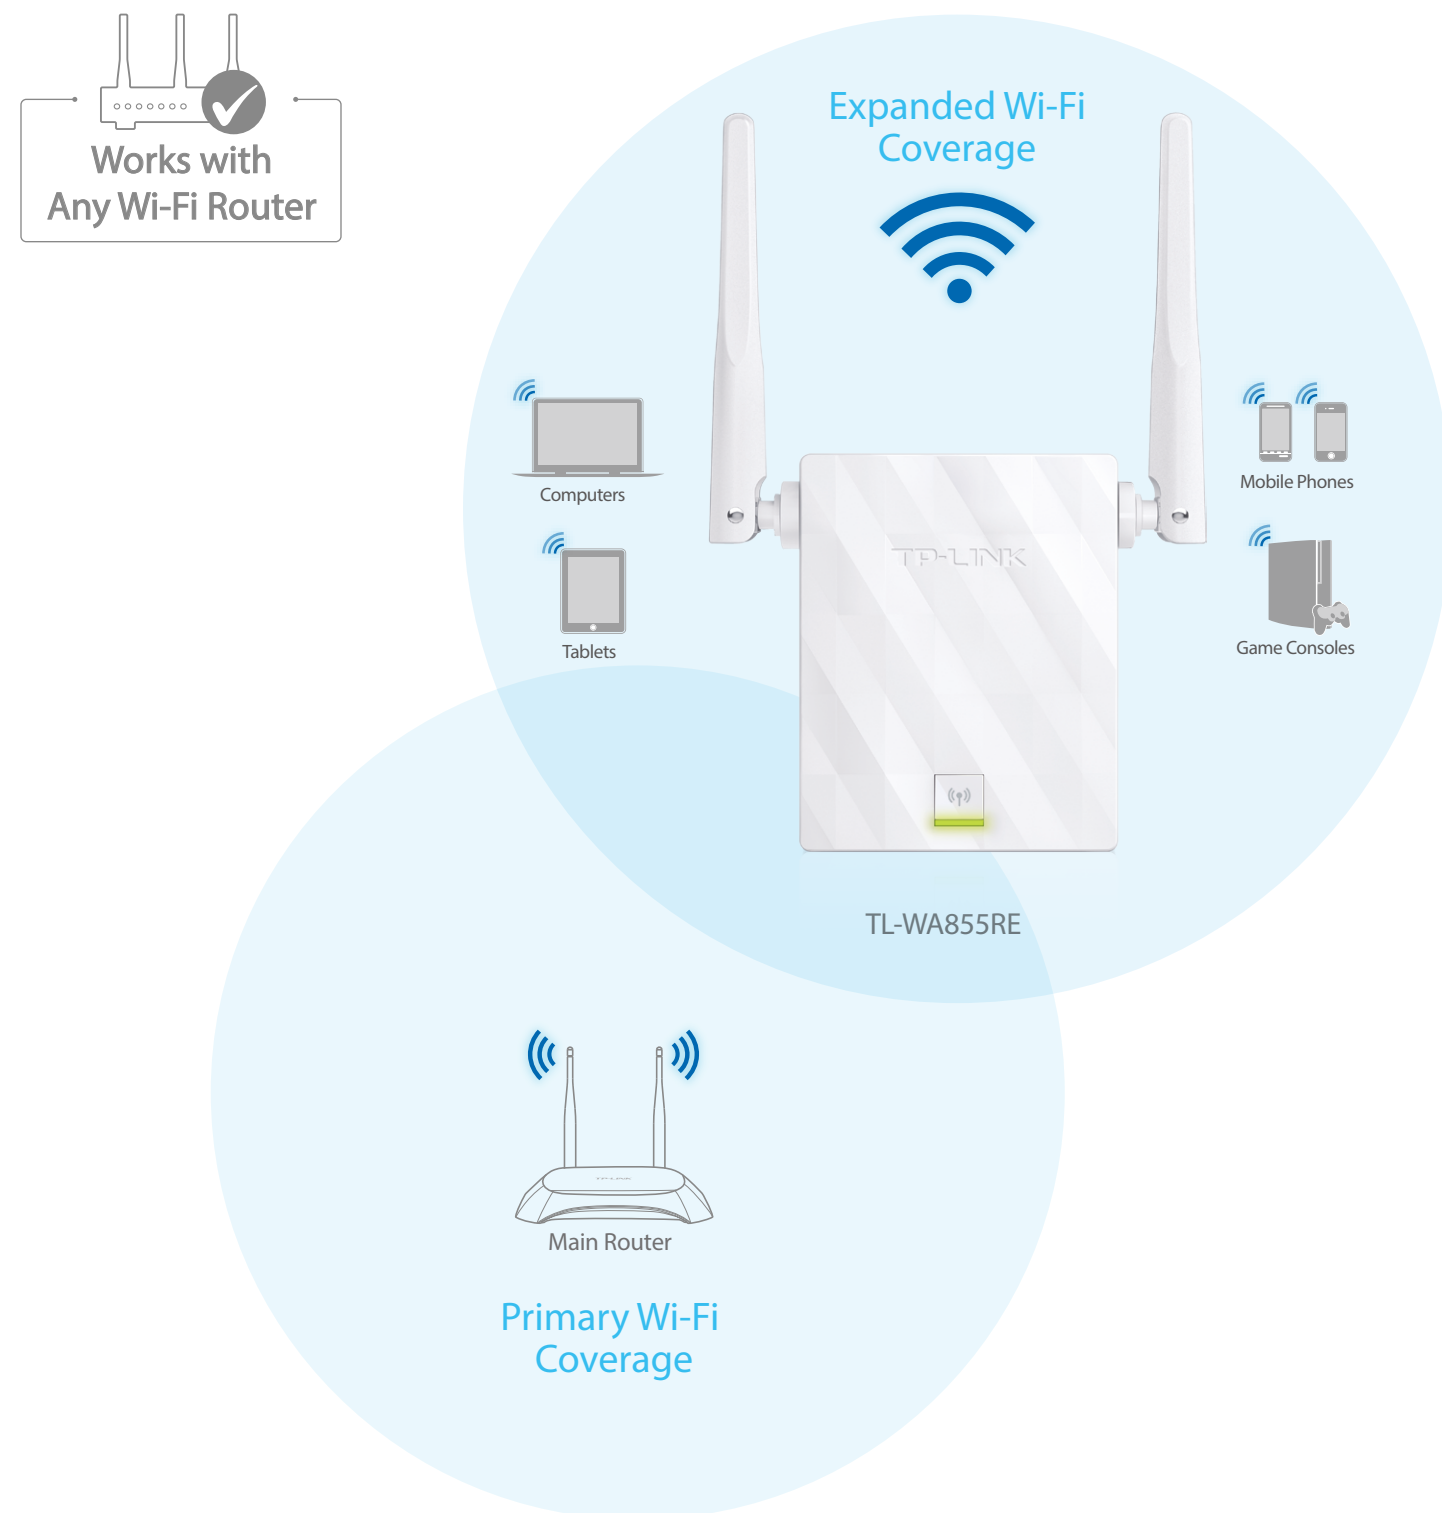

Description

The TP-LINK 300Mbps Wi-Fi Range Extender connects to your router wirelessly, strengthening and expanding its signal into areas it can't reach on its own. Featuring 2 external antennas with MIMO technology, the TL-WA855RE boosts speeds and increases efficiency throughout the network.

Features

Speed

- **N300 Wi-Fi Speeds**– Provides fast Wi-Fi access up to 300Mbps.
- **Fast Ethernet Port** – Acts as a wireless adapter to connect wired devices.

Reliability

- **Reliable Connection** – Two external antennas with MIMO technology for better Wi-Fi coverage and reliable wireless connections.
- **Universal Compatibility** – Works with any Wi-Fi router.

Ease of Use

- **Easy Two Touch Setup** – Press the WPS button on your router and the Range Extender button on the TL-WA855RE within 2 minutes to easily expand wireless coverage.
- **Intelligent Signal Indicator** – Intelligent signal lights help to find the best location for optimal Wi-Fi coverage by showing the signal strength.
- **Compact Design** – For easy and flexible deployment.

Ease of Use

Expanding your network should be easy. You can get set up in seconds with its RE button. And the Intelligent Signal Indicator LED provides a simple, color-coded indication of whether your range extender is too close to or too far from the main router.