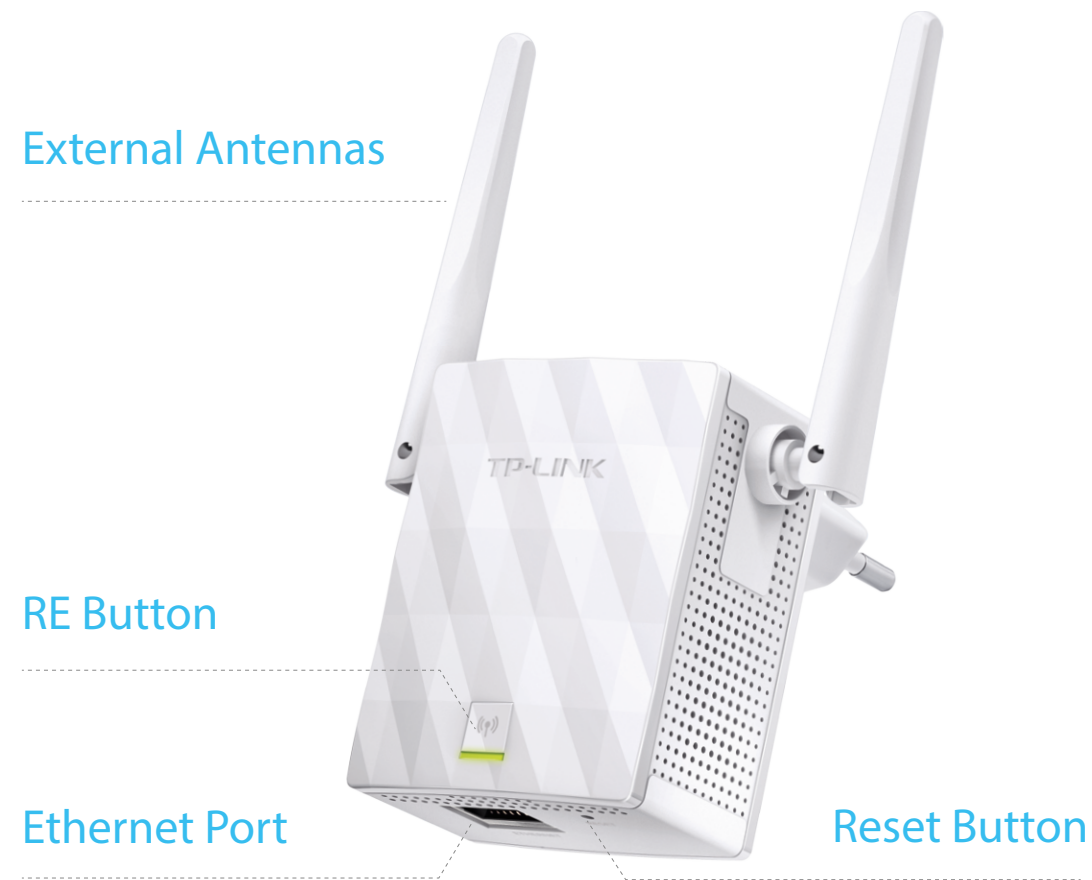

Specifications

Hardware

- Standards and Protocols: IEEE 802.11n, IEEE 802.11g, IEEE 802.11b
- Interface: 1*10/100 Ethernet Port(RJ45)
- Plug Type: EU, UK, US
- Button: RE (Range Extender) Button, Reset Button
- Dimensions (W X D X H): 2.0 x 1.3 x 2.6 in. (52 x 34 x 65mm)
- Antenna: 2*external
- Power Consumption: About 3W

Wireless

- Frequency: 2.4~2.4835GHz
- Signal Rate: 11n: Up to 300Mbps (dynamic)
  11g: Up to 54Mbps (dynamic)
  11b: Up to 11Mbps (dynamic)
- Reception Sensitivity: 2.4GHz:
  - 270M: -68dBm@10% PER
  - 130M: -68dBm@10% PER
  - 108M: -68dBm@10% PER
  - 54M: -68dBm@10% PER
  - 11M: -68dBm@8% PER
  - 6M: -68dBm@10% PER
  - 1M: -68dBm@8% PER
- Transmit Power: <20 dBm (EIRP)
- Wireless Modes: Range Extender, AP Mode
- Wireless Security: WPA-PSK/WPA2-PSK, 64/128-bit WEP