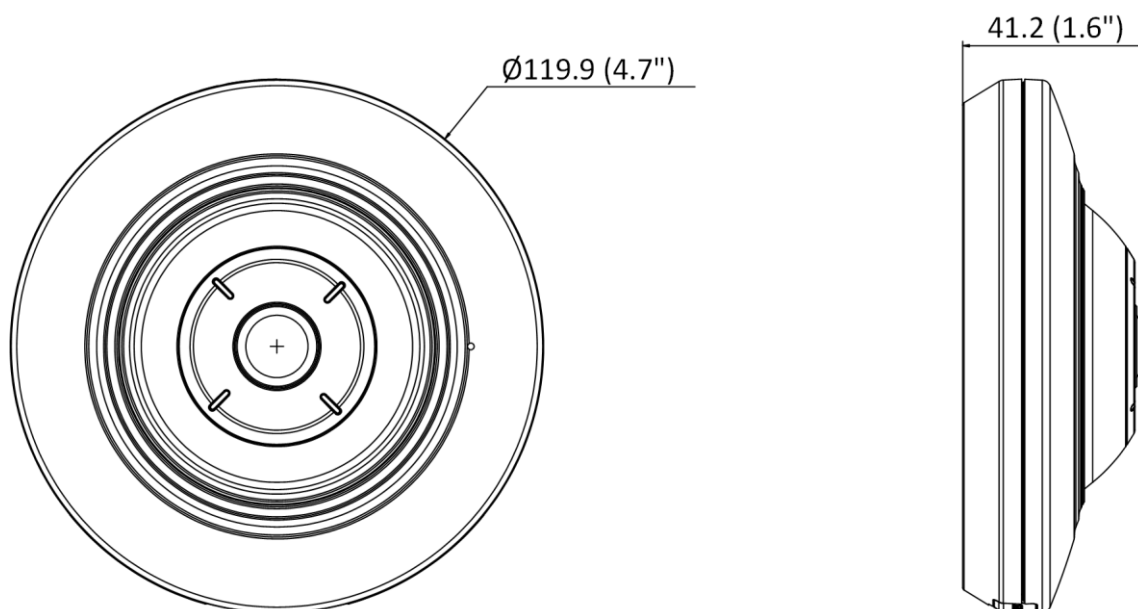

▪ **Available Model**

DS-2CD3956G2-IS(1.05mm)

DS-2CD3956G2-ISU(1.05mm)

▪ **Dimension**

Unit: mm (inch)