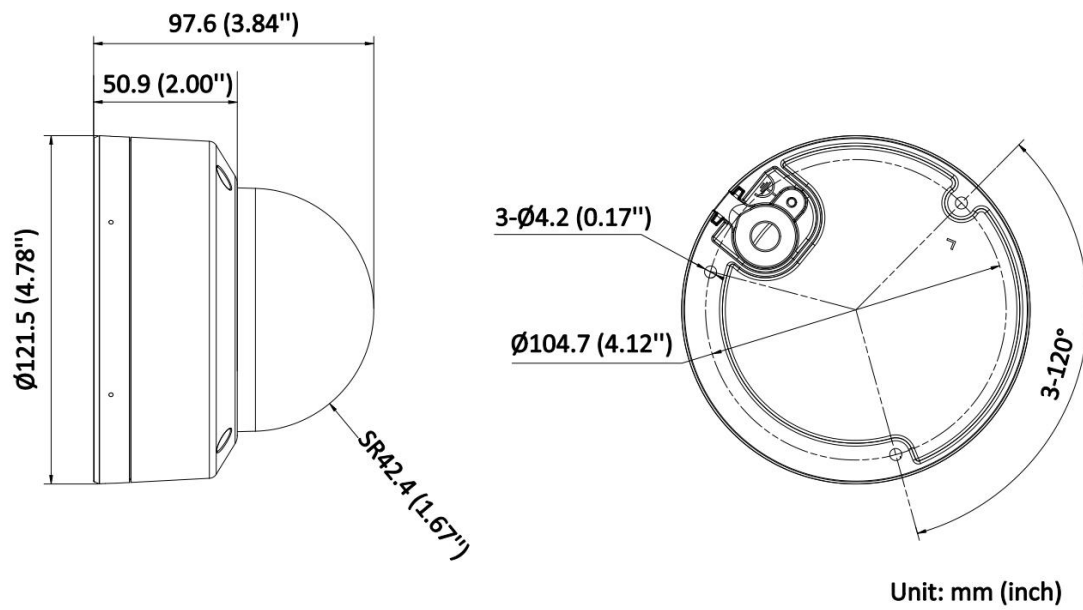

▪ **Dimension**

▪ **Accessory**

▪ **Optional**

DS-1272ZJ-120 Wall mount	DS-1272ZJ-120B Wall mount	DS-1271ZJ-120 Pendant Mount	DS-1275ZJ-SUS Vertical pole mount	DS-1276ZJ-SUS Corner mount