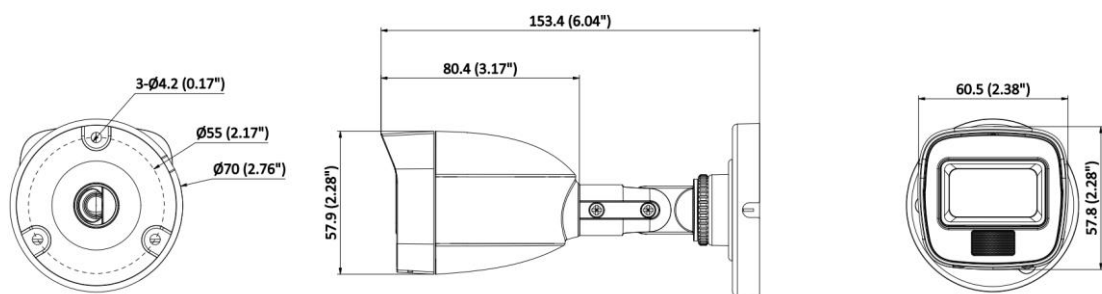

## ▪ Specification

Camera	
Image Sensor	2 MP CMOS
Max. Resolution	1920 (H) × 1080 (V)
Min. Illumination	0.01 Lux @ (F2.0, AGC ON), 0 Lux with IR
Shutter Time	PAL: 1/25 s to 1/50,000 s; NTSC: 1/30 s to 1/50,000 s
Day & Night	ICR
Angle Adjustment	Pan: 0 to 360°, tilt: 0 to 180°, rotate: 0 to 360°
Signal System	PAL/NTSC
Lens	
Lens Type	Fixed focal lens, 2.8 mm and 3.6 mm optional
Focal Length & FOV	2.8 mm, horizontal FOV: 100°, vertical FOV: 55°, diagonal FOV: 116° 3.6 mm, horizontal FOV: 80°, vertical FOV: 43°, diagonal FOV: 95°
Lens Mount	M12
Microphone	
Pickup Distance	In a radius of up to 5 m
Amount	1
Illuminator	
Supplement Light Range	IR : up to 20 m White Light : up to 20 m
Supplement Light Type	Smart, IR, White Light
Image	
Image Settings	Brightness, Sharpness, Smart IR
Frame Rate	TVI: 1080P @30 fps, 1080P @25 fps AHD: 1080P @30 fps, 1080P@25 fps CVI: 1080P @30 fps, 1080P @25 fps CVBS: PAL/NTSC
Wide Dynamic Range (WDR)	Digital WDR
Image Enhancement	DWDR/BLC/HLC/Global
White Balance	Auto/Manual
AGC	Yes
Day/Night Mode	Auto/Color
Interface	
Video Output	Switchable TVI/AHD/CVI/CVBS
General	
Material	Plastic
Dimension	161.22 mm × 57.97 mm × 61.96 mm (6.35" × 2.28" × 2.44")
Weight	Approx. 164 g (0.36 lb)
Operating Condition	-40 °C to 60 °C (-40 °F to 140 °F). Humidity: 90% or less (non-condensation)
Communication	HIKVISION-C
Language	English
Power Supply	12 VDC ± 25% *You are recommended to use one power adapter to supply the power for one camera.
Consumption	Max. 3.2 W

## ▪ Available Model

THC-B127-LPS(2.8mm)

THC-B127-LPS(3.6mm)

THC-B127-LPS(3.6mm)(EGY SKYWAY)

THC-B127-LPS(2.8mm)(IRQ DIGITAL)

THC-B127-LPS(2.8mm)(South Africa)

THC-B127-LPS(2.8mm)(electopar)

## ▪ Dimension

Unit: mm (inch)