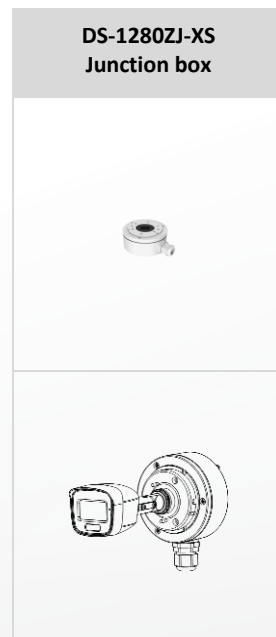

Approval

Protection	IP66

▪ Available Model

THC-B127-LPS(2.8mm)

THC-B127-LPS(3.6mm)

THC-B127-LPS(3.6mm)(EGY SKYWAY)

THC-B127-LPS(2.8mm)(IRQ DIGITAL)

THC-B127-LPS(2.8mm)(South Africa)

THC-B127-LPS(2.8mm)(electopar)

▪ Dimension

Unit: mm (inch)

▪ Accessory

▪ Optional