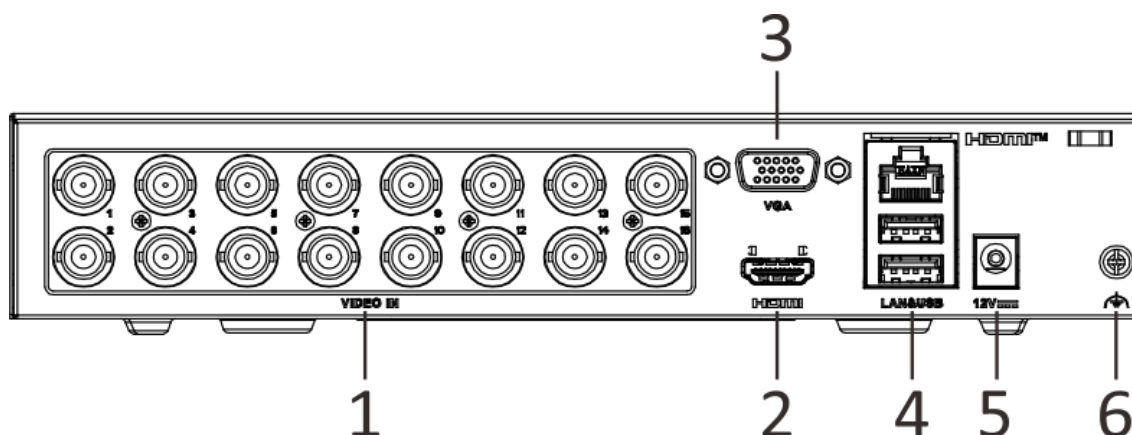

Physical Interface

No.	Description	No.	Description
1	Video and coaxial audio in	4	LAN network interface and USB interface
2	HDMI interface	5	Power supply
3	VGA interface	6	GND

Available Model

DVR-E16G-B

Headquarters

No.555 Qianmo Road, Binjiang District,
Hangzhou 310051, China
T +86-571-8807-5998
Technical Support: support@hikvision.com

Follow us on social media to get the latest product and solution information.

Hikvision

HikvisionHQ

HikvisionHQ

Hikvision_Global

Hikvision
Corporate Channel

hikvisionhq