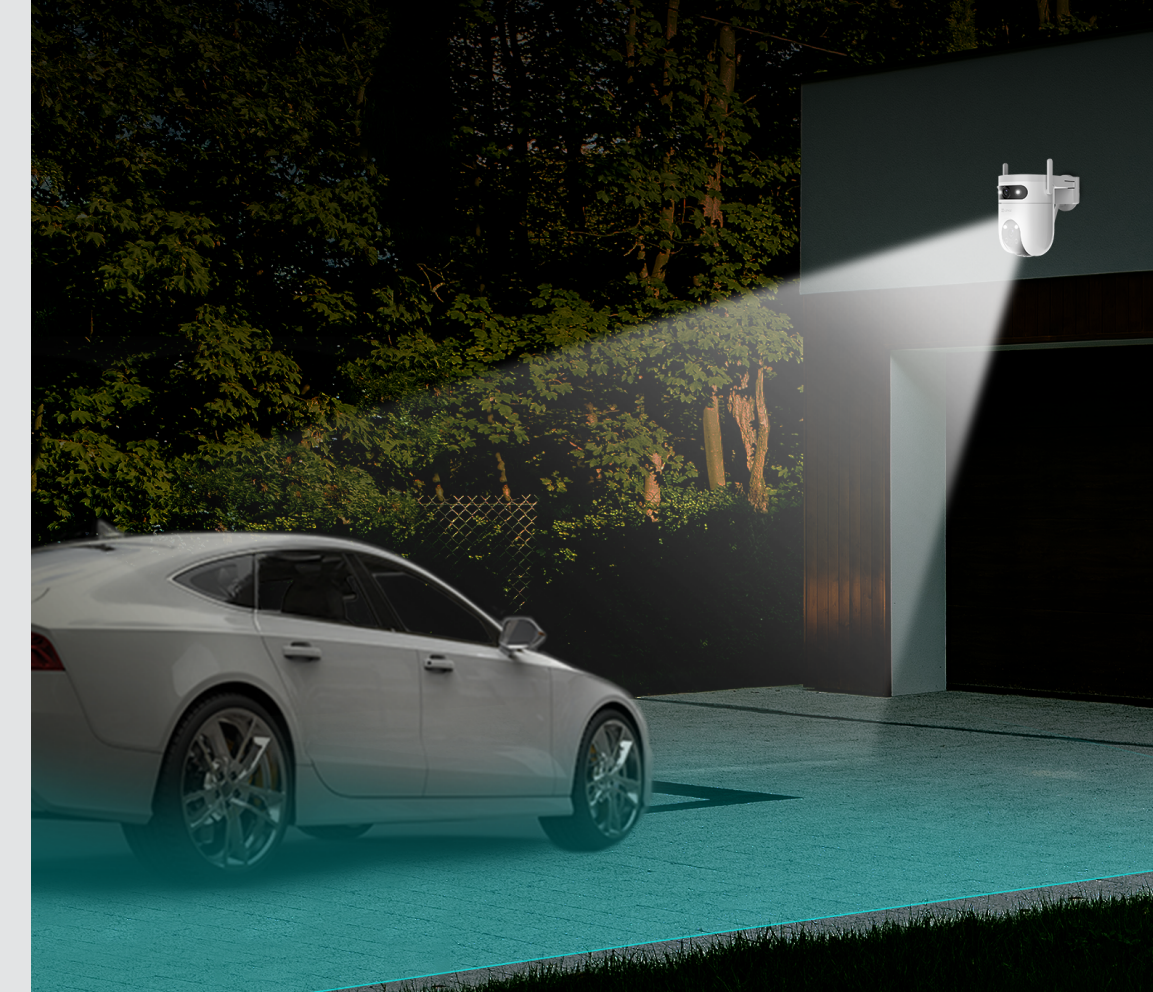

FREE No Subscription Required

Face two directions, but follow the same activity

Even if the two lenses are set on opposite viewing angles to secure two different areas, they can complete a single smart tracking task through teamwork. When a human is detected by the upper lens, the PT lens will automatically rotate to such angle to lock on the person and record the whole activity.

Step 1

The top lens detects a moving person in its ultra-wide 130° view

Step 2

The bottom lens rotates and follows the moving person

Smarter alerts with upgraded vehicle detection

It reduces alerts caused by falling leaves or flying insects, and informs you when someone parks in your property area without permission.

See much more than you can imagine

A bigger space needs a wider view. That's where the H9c 2K comes in handy. It can pan and tilt to take in a 360-degree field-of-view, and render details in 2K resolution to capture crucial moments clearly.