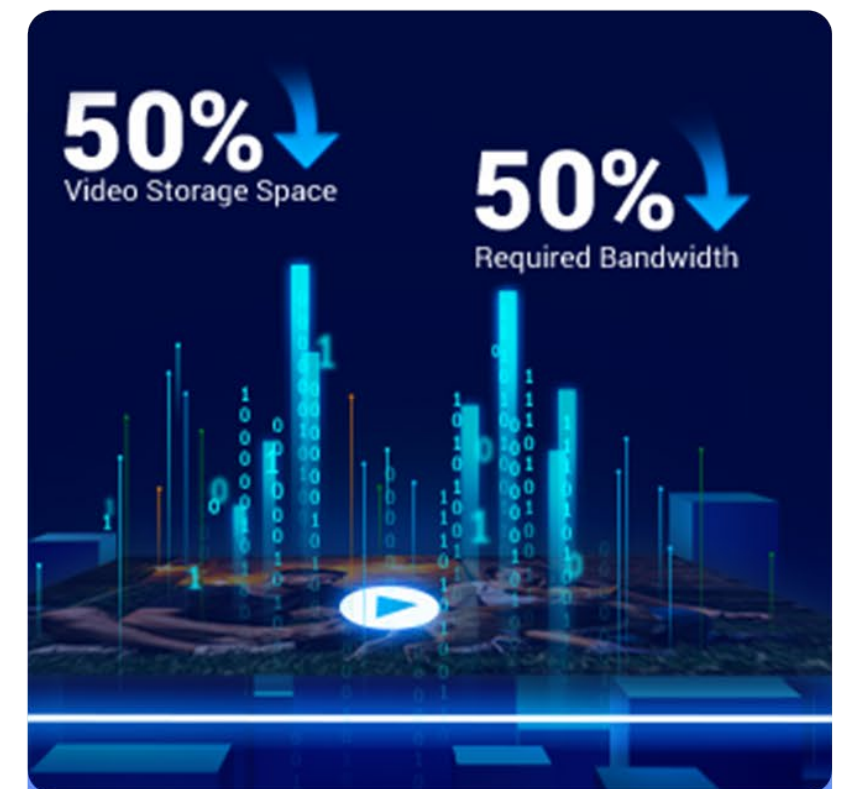

H.265 for enhanced video experience

The H.265 creates a smoother viewing experience while only using about 50% of the data storage space required by cameras with H.264.³