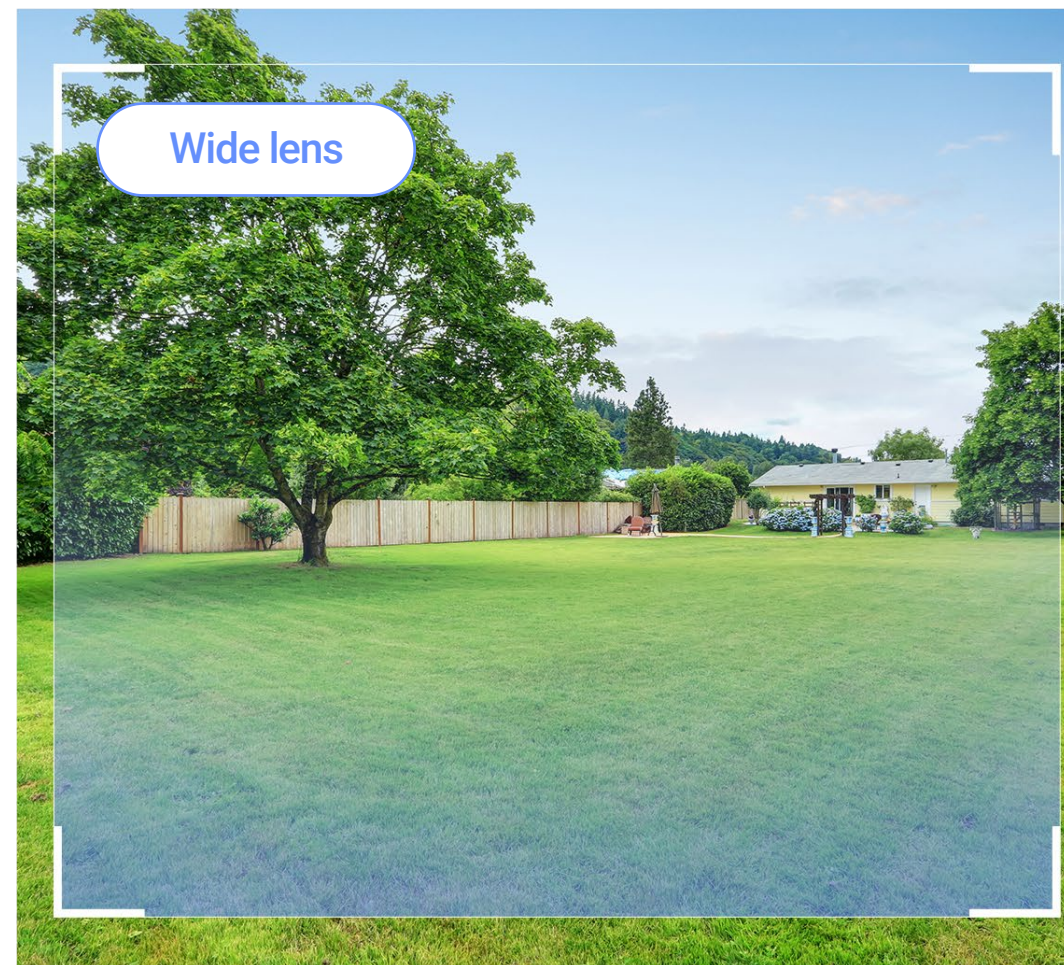

2K Wide-angle Lens

Manually-adjustable 240° Horizontal Rotation
15° Tilting for Glare-free Viewing

2K Telephoto Lens

Motorized Pan & Tilt for 360° View

See More

Doubled views, clearer details

Function Smarter