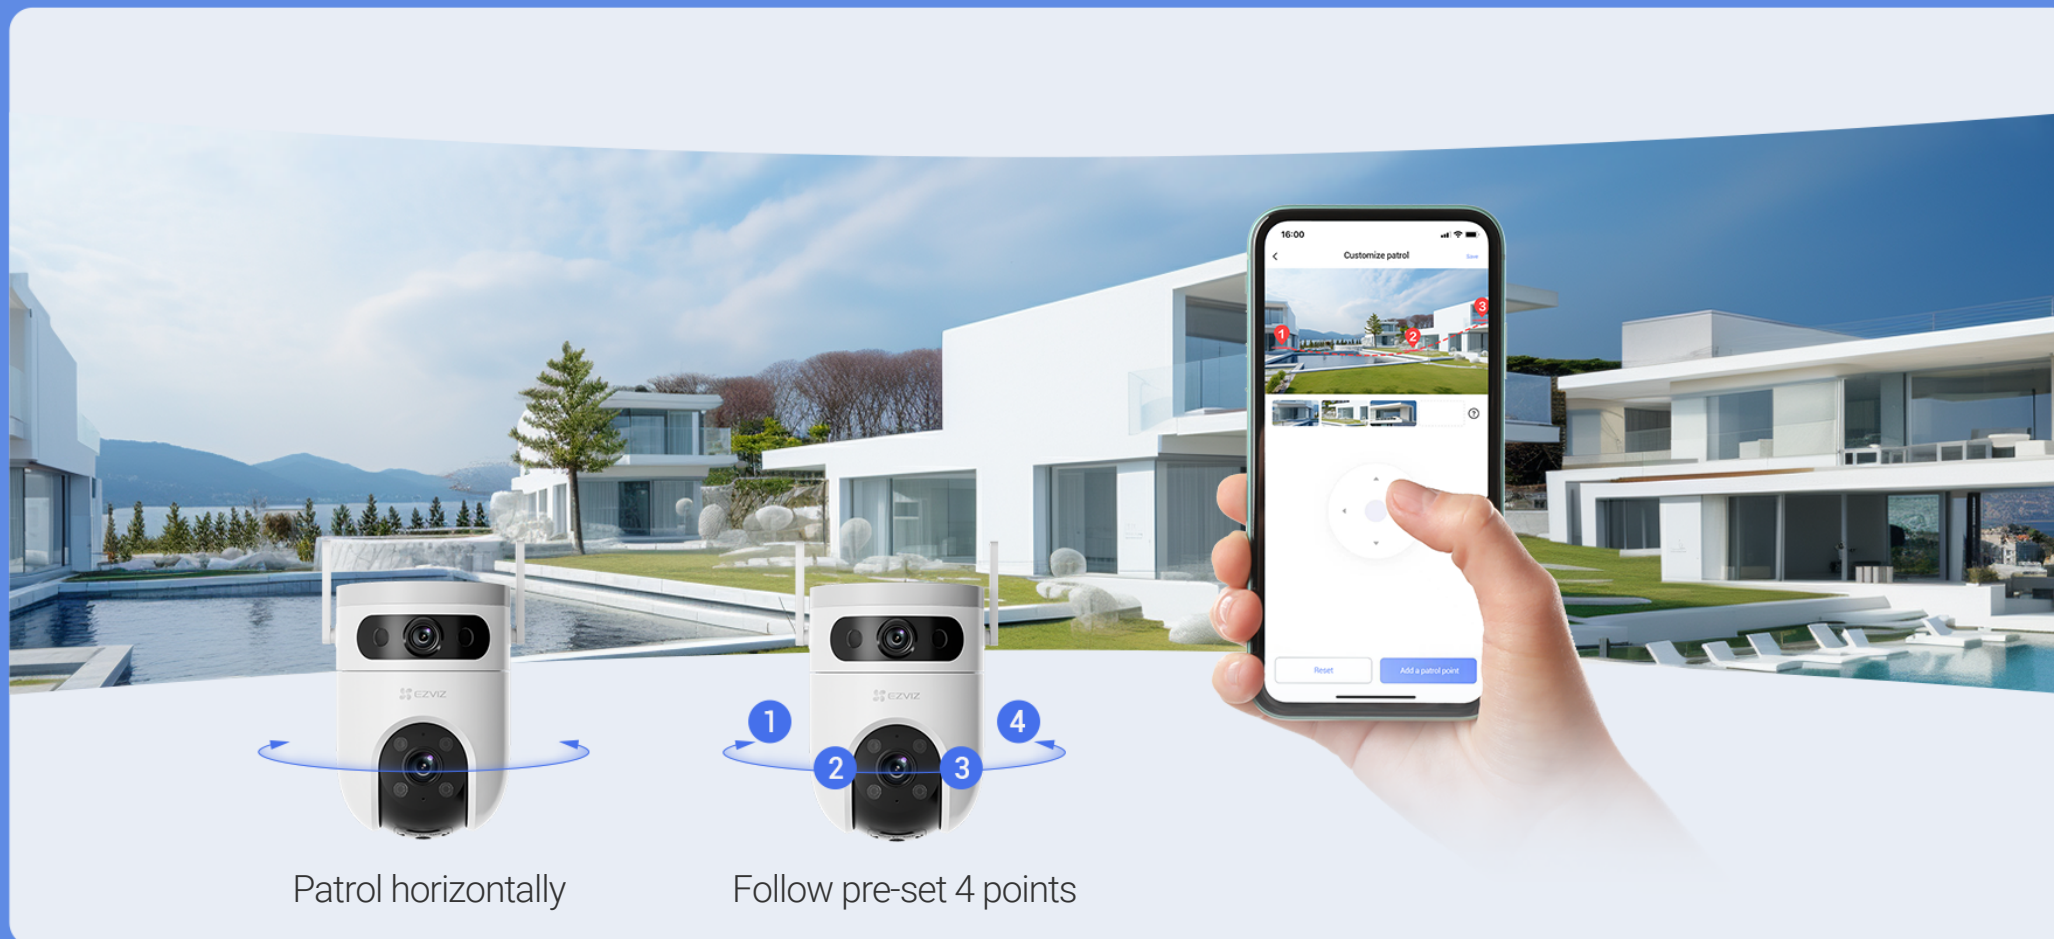

Step 1

The top lens detects a moving person in its ultra-wide 130° view

Step 2

The bottom lens rotates and follows the moving person

Smarter alerts with upgraded vehicle detection

It reduces alerts caused by falling leaves or flying insects, and informs you when someone parks in your property area without permission.

F/2.8mm Wide-angle View

F/6mm Close-up View

F/6mm Digital Zoom

Click to check, with both wide and close-up views

Understand the whole, big picture while paying attention to the important details, by using the EZVIZ App. You can tap the area of interest on the wide-angle viewing box, so a close-up view will be shown on the side at the same time.

Patrol horizontally

Follow pre-set 4 points

Or, let the H9c 2K patrol smartly, so you don't have to

On set time intervals, the lower lens can complete rotational check-ups to eliminate blind spots. You can customize patrol routes for tailored focuses, or simply ask it to complete a full-circle spin.

Easily respond to any visitor by simply using your phone to speak remotely. The camera can also auto-play a recorded voice message when a motion is detected.

Active defense to deter & safeguard

Upon detection of intruders, the camera will set off a loud siren and flash dazzling spotlights² to let the invited strangers know they have been detected.