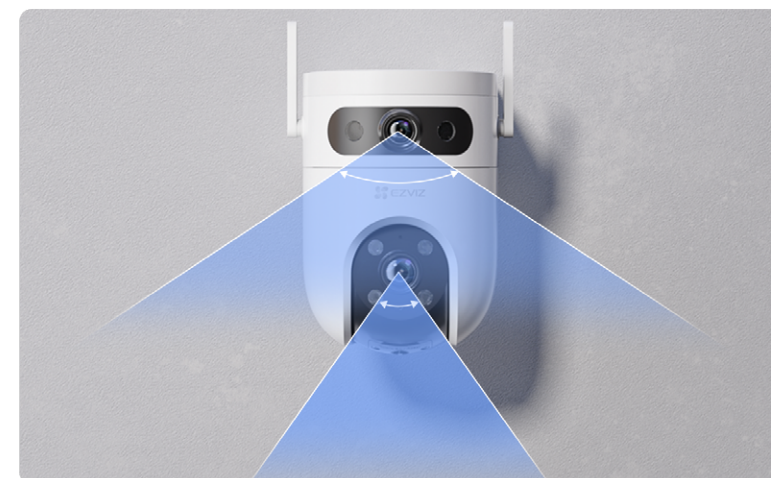

Interlinked co-detection, view change, and more

Worry Less

Easy, automated area patrol

Next-level detection, unparalleled protection

The H9c is equipped with dual-lens, co-enabled detection technology to safeguard even the most complex environments in a way that is tailored to your needs. You can use these advanced features at any time without committing to a subscription plan.

AI-Powered Human/Vehicle Shape Detection
(Available on Both Lenses)

PT Lens Auto-Tracking
(On Human Movements)

Co-Detection for Interlinked Lens Auto-Actions

Customizable Detection Zones

Adjustable Detection Sensitivity

FREE No Subscription Required

Face two directions, but follow the same activity

Even if the two lenses are set on opposite viewing angles to secure two different areas, they can complete a single smart tracking task through teamwork. When a human is detected by the upper lens, the PT lens will automatically rotate to such angle to lock on the person and record the whole activity.

Step 1

The top lens detects a moving person in its ultra-wide 130° view

Step 2

The bottom lens rotates and follows the moving person

Smarter alerts with upgraded vehicle detection

It reduces alerts caused by falling leaves or flying insects, and informs you when someone parks in your property area without permission.