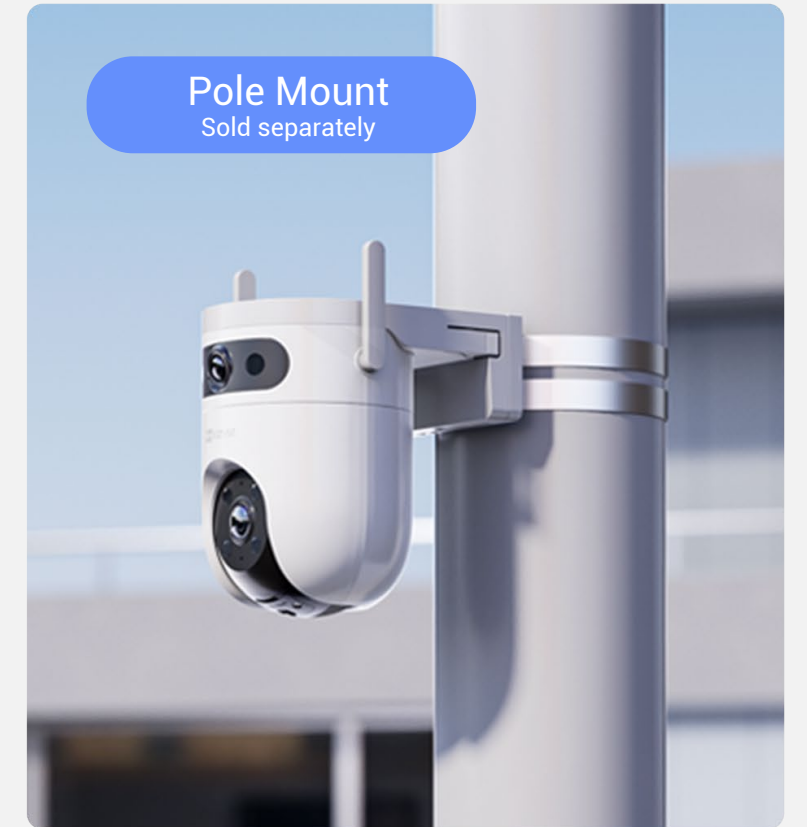

Versatile setups for almost any location

Install the H9c 2K at the best spot you'd find to eliminate blind spots.