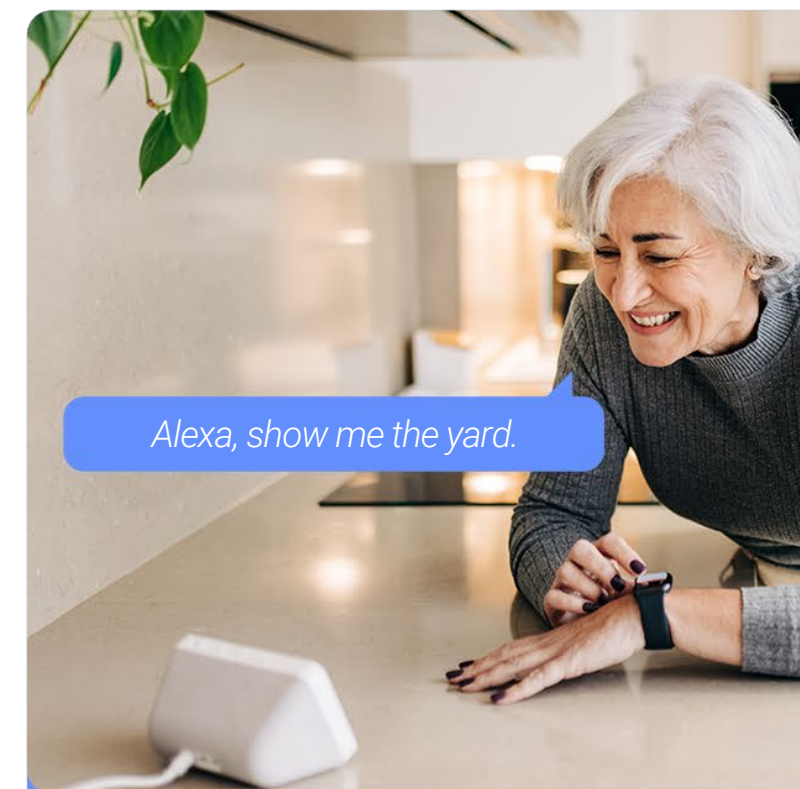

Easily respond to any visitor by simply using your phone to speak remotely. The camera can also auto-play a recorded voice message when a motion is detected.

Active defense to deter & safeguard

Upon detection of intruders, the camera will set off a loud siren and flash dazzling spotlights² to let the invited strangers know they have been detected.

Powerful antennas, stable connection

It boosts up to 220 m Wi-Fi coverage thanks to its high-performance dual antennas³. It also offers wired options for further convenience.

A neat design against all weathers

The H9c 2K has a compact design, and is weatherproof to deliver long-standing performance, even in harsh weather conditions.

Smart integration for hands-free control

The camera supports easy integration to your existing voice assistants. You can pull up the video feed by simply saying "Alexa" or "Hey Google".⁴