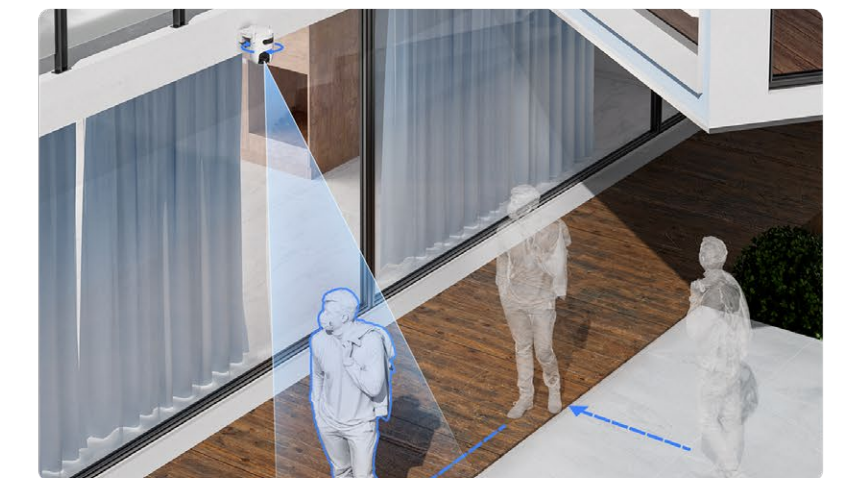

FREE No Subscription Required

Face two directions, but follow the same activity

Even if the two lenses are set on opposite viewing angles to secure two different areas, they can complete a single smart tracking task through teamwork. When a human is detected by the upper lens, the PT lens will automatically rotate to such angle to lock on the person and record the whole activity.

Step 1

The top lens detects a moving person in its ultra-wide 130° view

Step 2

The bottom lens rotates and follows the moving person

Smarter alerts with upgraded vehicle detection

It reduces alerts caused by falling leaves or flying insects, and informs you when someone parks in your property area without permission.