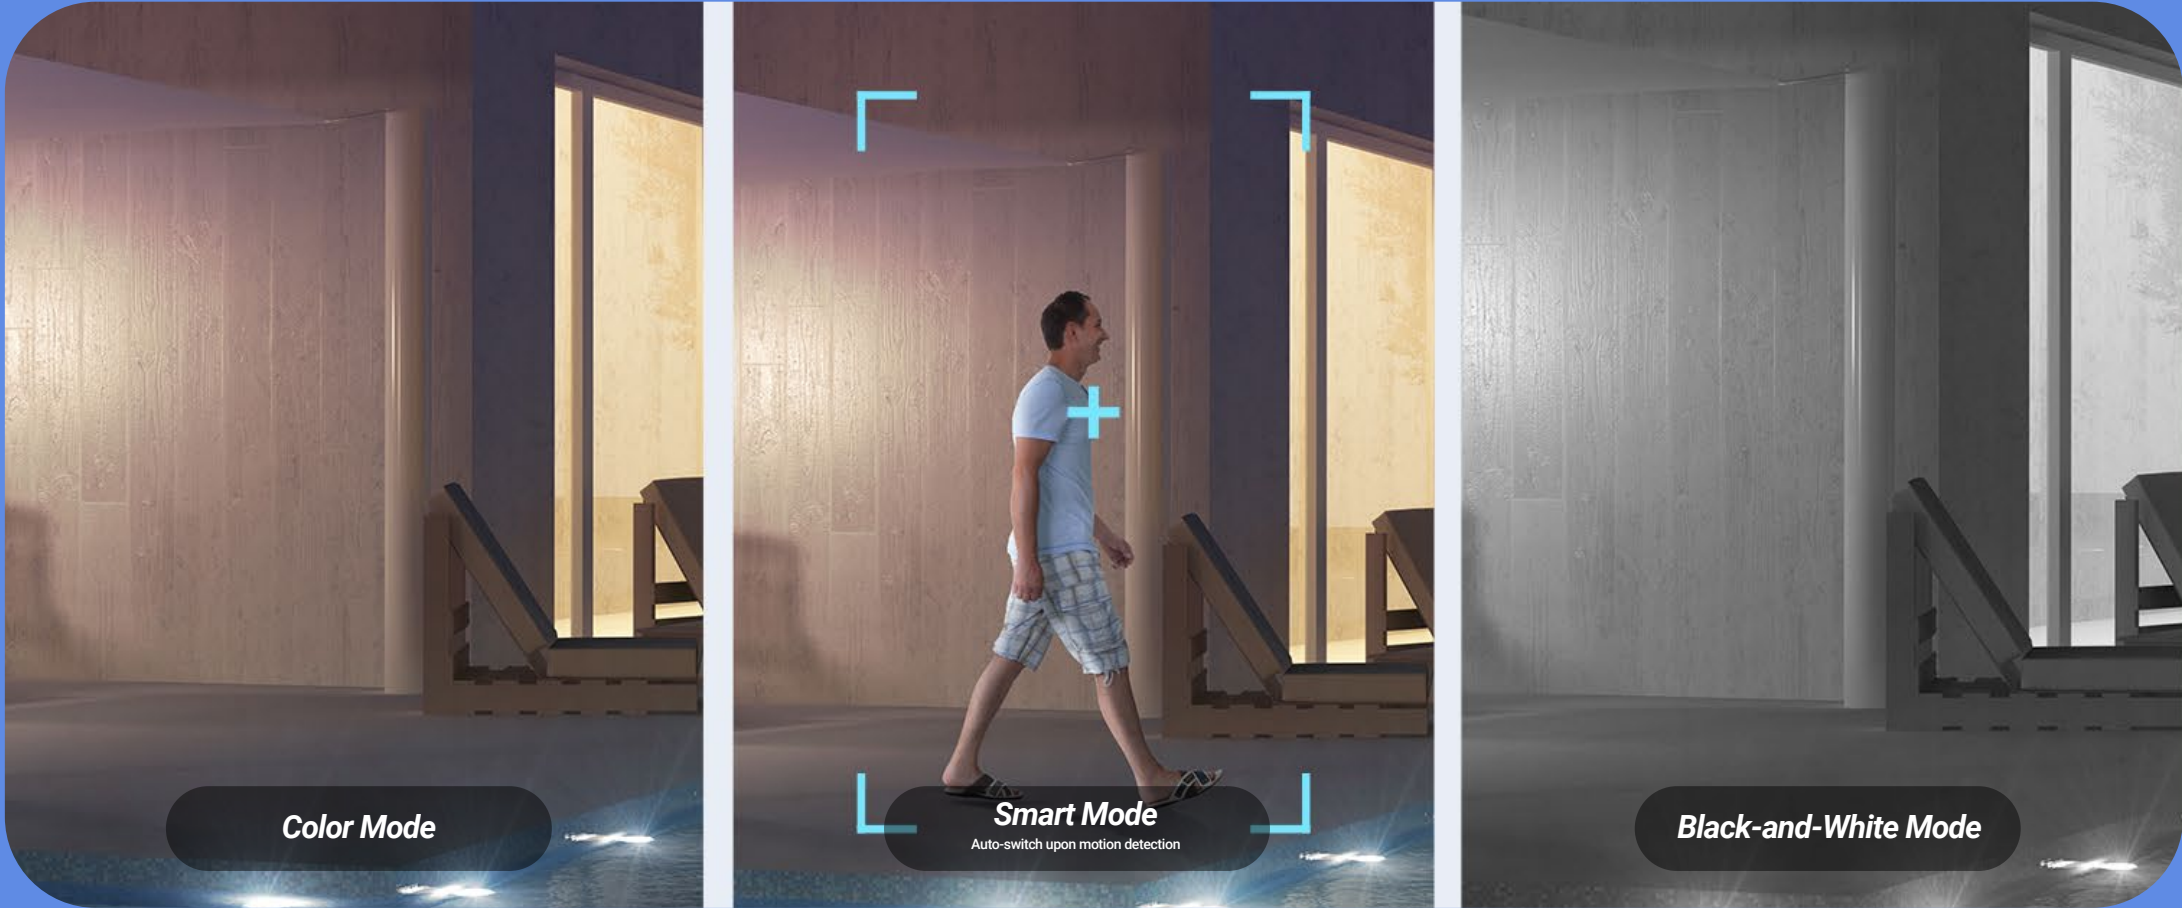

F/2.8mm Wide-angle View

F/6mm Close-up View

F/6mm Digital Zoom

Click to check, with both wide and close-up views

Understand the whole, big picture while paying attention to the important details, by using the EZVIZ App. You can tap the area of interest on the wide-angle viewing box, so a close-up view will be shown on the side at the same time.

Patrol horizontally

Follow pre-set 4 points

Or, let the H9c 2K patrol smartly, so you don't have to

On set time intervals, the lower lens can complete rotational check-ups to eliminate blind spots. You can customize patrol routes for tailored focuses, or simply ask it to complete a full-circle spin.

Designed to make protection last all night

Impressive, far-reaching color night vision¹, with 4 built-in spotlights

Three useful night vision modes will suit any need

More convenience for various needs

High-quality audio to respond & warn

Easily respond to any visitor by simply using your phone to speak remotely. The camera can also auto-play a recorded voice message when a motion is detected.

Active defense to deter & safeguard

Upon detection of intruders, the camera will set off a loud siren and flash dazzling spotlights² to let the invited strangers know they have been detected.