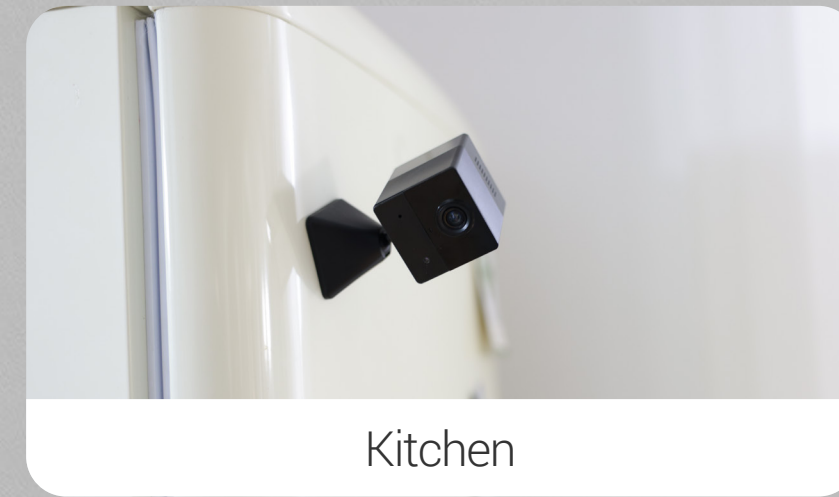

Two Color Options

CB2 Type-C

Wi-Fi Smart Home Battery Camera

A chic décor to safeguard your home smartly

It's time to upgrade your bulky cameras with the latest CB2 to match your home décor taste. Petite in size, and battery-powered with a detachable magnetic base, this smart gadget can basically fit any interior space while capturing crucial moments in great clarity from day to night. It detects human motions in real-time and offers two-way communications, serving perfectly as a baby monitor or pet camera at home.

FHD 1080p Resolution

 IR Night Vision
Up to 5 m (16 ft)

 Smart Human Motion Detection

 Two-Way Talk

 Up to 50 Days of Battery Life¹
(2,000 mAh Rechargeable Battery)

 MINI Palm-Sized Camera

 Install with Magnetic Base

 Smart Integration with Google Assistant & Amazon Alexa²

 Supports MicroSD Card (Up to 512 GB) & EZVIZ CloudPlay Storage³

Two colors that go with different home styles

Looking like a decorative accessory added to your bookshelf or nightstand, the CB2 is available in two color options to accommodate your interior design styles. This cube-shaped and palm-sized camera can be placed freely in any room as you'd like.

Install it easily with reliable stability

The CB2 is a camera that does not leave any chord to organize or any drilling hole to fix. You can use the included magnetic stand to help adjust its viewing angle or get it wall-mounted to any metallic surface tightly.