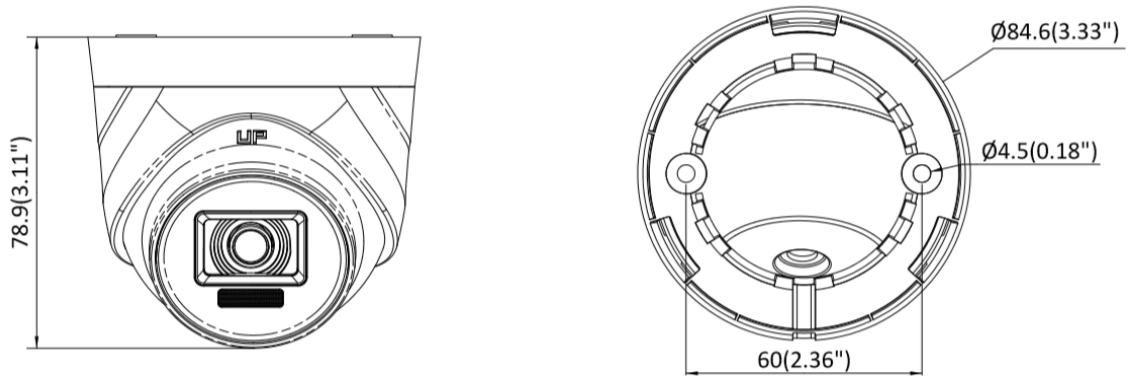

▪ Specification

Camera	
Image Sensor	2 MP CMOS
Max. Resolution	1920 (H) × 1080 (V)
Min. Illumination	0.02 Lux @ (F2.2, AGC ON), 0 Lux with IR
Shutter Time	PAL: 1/25 s to 1/50,000 s; NTSC: 1/30 s to 1/50,000 s
Day & Night	ICR
Angle Adjustment	Pan: 0 to 360°, Tilt: 0 to 75°, Rotate: 0 to 360°
Signal System	PAL/NTSC
Lens	
Lens Type	2.8 mm, 3.6 mm fixed focal lens
Focal Length & FOV	2.8 mm, horizontal FOV: 97°, vertical FOV: 54°, diagonal FOV: 113° 3.6 mm, horizontal FOV: 77°, vertical FOV: 43°, diagonal FOV: 90°
Lens Mount	M12
Illuminator	
Supplement Light Type	White Light, IR
Supplement Light Range	IR : Up to 20 m White Light : Up to 20 m
Image	
Image Parameters Switch	STD/HIGH-SAT/HIGHLIGHT
Image Settings	Brightness, Sharpness, Smart IR
Frame Rate	TVI: 1080p @ 30 fps, 1080p @ 25 fps AHD: 1080p @ 30 fps, 1080p @ 25 fps CVI: 1080p @ 30 fps, 1080p @ 25 fps CVBS: PAL/NTSC
Wide Dynamic Range (WDR)	Digital WDR
Image Enhancement	DWDR/BLC/HLC/Global
White Balance	Auto/Manual
AGC	Yes
Interface	
Video Output	Switchable TVI/AHD/CVI/CVBS
General	
Material	Plastic
Dimension	Ø84.6 mm × 78.9 mm (3.33" × 3.11")
Weight	Max. 135 g (0.3 lb.)
Operating Condition	-40 °C to 60 °C (-40 °F to 140 °F). Humidity: 90% or less (non-condensation)
Communication	HIKVISION-C
Language	English
Power Supply	12 VDC ± 25%, Max. 3.2 W *You are recommended to use one power adapter to supply the power for one camera.

▪ Available Model

THC-T127-LPC(2.8mm)

THC-T127-LPC(3.6mm)

▪ Dimension

Unit: mm (inch)

▪ Accessory

▪ Optional

DS-1272ZJ-110-TRS Wall mount	DS-1275ZJ-SUS Vertical pole mount	DS-1276ZJ-SUS Corner mount	DS-1280ZJ-XS Junction box	DS-2280ZJ Wall mount
				