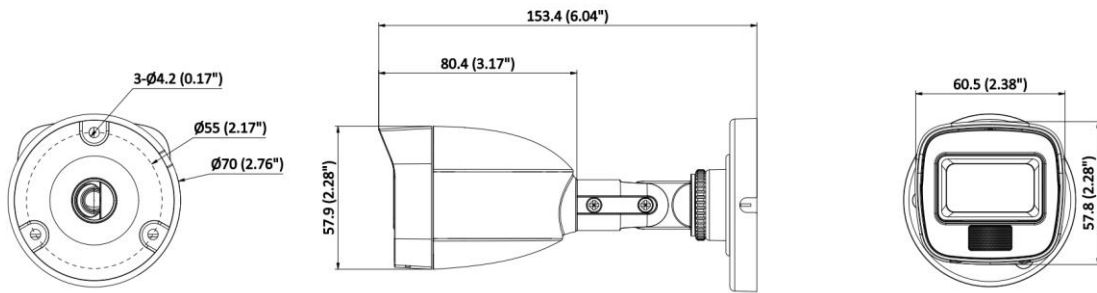

▪ Specification

| Camera | |
|--------------------------|---|
| Image Sensor | 2 MP CMOS |
| Max. Resolution | 1920 (H) × 1080 (V) |
| Min. Illumination | 0.02 Lux @ (F2.2, AGC ON), 0 Lux with IR |
| Shutter Time | PAL: 1/25 s to 1/50,000 s; NTSC: 1/30 s to 1/50,000 s |
| Day & Night | ICR |
| Angle Adjustment | Pan: 0 to 360°, Tilt: 0 to 75°, Rotate: 0 to 360° |
| Signal System | PAL/NTSC |
| Lens | |
| Lens Type | 2.8 mm, 3.6 mm fixed focal lens |
| Focal Length & FOV | 2.8 mm, horizontal FOV: 97°, vertical FOV: 54°, diagonal FOV: 113° 3.6 mm, horizontal FOV: 77°, vertical FOV: 43°, diagonal FOV: 90° |
| Lens Mount | M12 |
| Illuminator | |
| Supplement Light Type | White Light,IR |
| Supplement Light Range | IR : Up to 20 m White Light : Up to 20 m |
| Image | |
| Image Parameters Switch | STD/HIGH-SAT/HIGHLIGHT |
| Image Settings | Brightness, Sharpness, Smart IR |
| Frame Rate | TVI: 1080p @ 30 fps, 1080p @ 25 fps AHD: 1080p @ 30 fps, 1080p @ 25 fps CVI: 1080p @ 30 fps, 1080p @ 25 fps CVBS: PAL/NTSC |
| Wide Dynamic Range (WDR) | Digital WDR |
| Image Enhancement | DWDR/BLC/HLC/Global |
| White Balance | Auto/Manual |
| AGC | Yes |
| Interface | |
| Video Output | Switchable TVI/AHD/CVI/CVBS |
| General | |
| Material | Plastic |
| Dimension | ∅70 mm × 153.4 mm (∅2.76" × 6.04") |
| Weight | Max. 145 g (0.32 lb.) |
| Operating Condition | -40 °C to 60 °C (-40 °F to 140 °F). Humidity: 90% or less (non-condensation) |
| Communication | HIKVISION-C |
| Language | English |
| Power Supply | 12 VDC ± 25%, Max. 3.2 W *You are recommended to use one power adapter to supply the power for one camera. |
| Approval | |
| Protection | IP66 |

▪ Available Model

THC-B127-LPC(2.8mm)

THC-B127-LPC(3.6mm)

THC-B127-LPC(3.6mm)(IRQ DIGITAL)

▪ Dimension

Unit: mm (inch)

▪ Accessory

▪ Optional