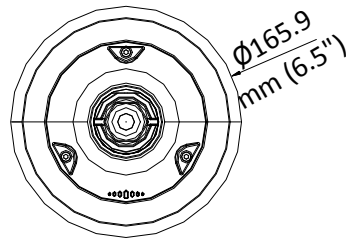

Order Model

PTZ-T4225I-D(C)

Dimensions

Accessories