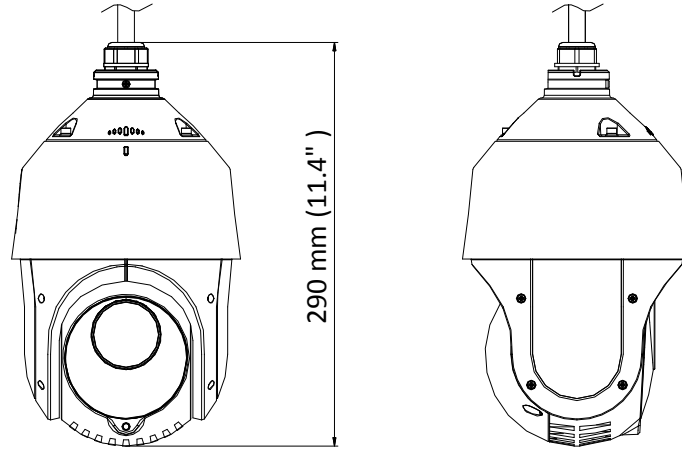

Order Model

PTZ-T4225I-D(C)

Dimensions

Accessories