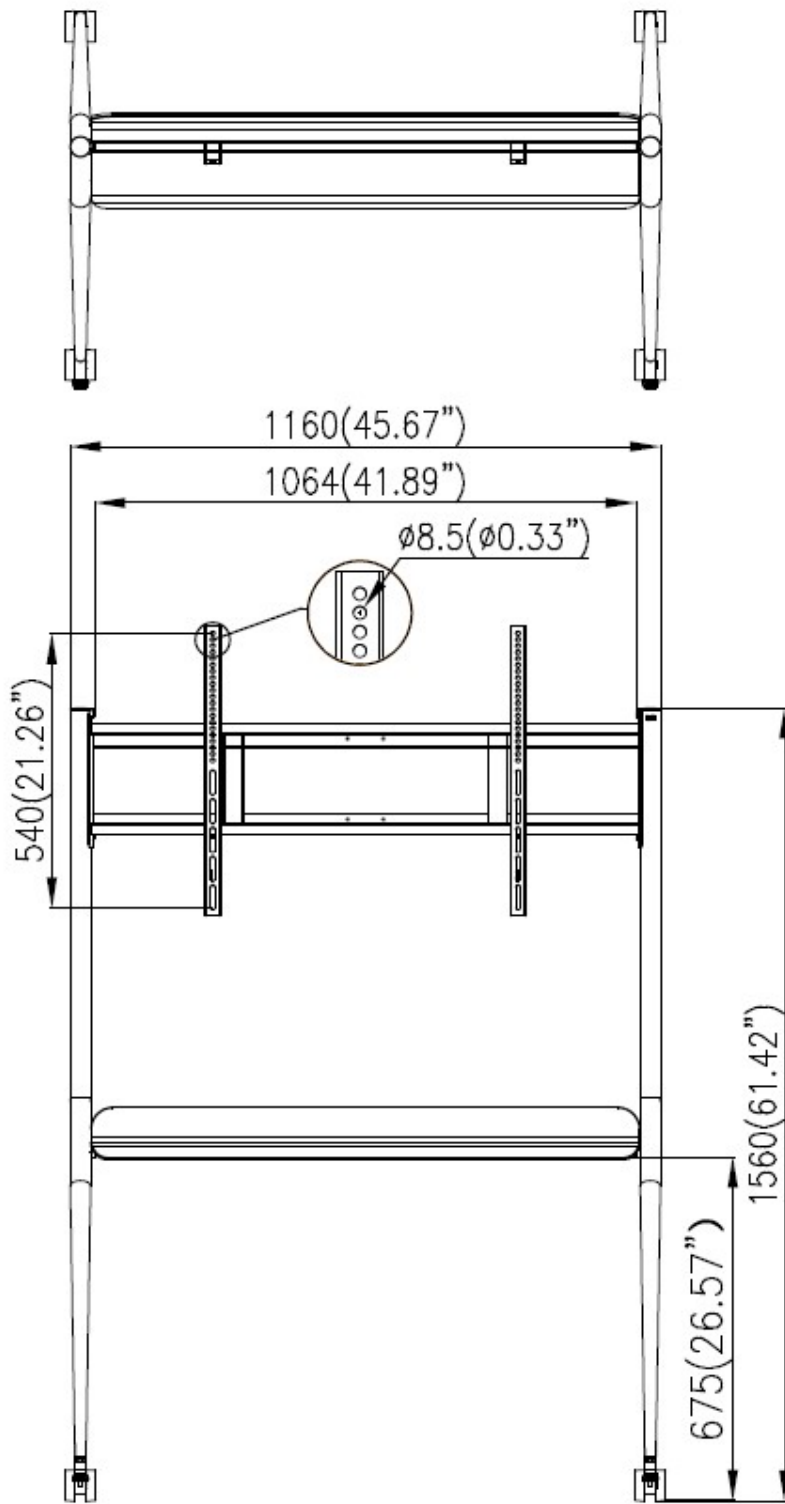

DS-D5ABKY2-S**55/65/75 inch Commercial Display Bracket**

It is suitable for various types of office, conference room, multimedia classroom, education and training, business exhibition, exhibition hall, medical consultation, remote video conference and other scenes.

- This bracket is suitable for 55/65/75 inch conference panel installation.

▪ Specification

Default Parameters	
Color	Silver gray
Material	SPCC high quality steel plate
Surface Treatment	Sheet metal spraying
General	
Package Dimensions (W × H × D)	1500 (W) mm × 750 (H) mm × 140 (D) mm (59 " × 29.5 " × 5.5 ")
Net Weight	20 kg
Gross Weight	22.5 kg
Available size	55/65/75 inch
Bracket	
Capacity	85 kg
Shelf Size	1160 × 688 × 1560 mm

▪ Available Model

DS-D5ABKY2-S,DS-D5ABKV1B-S/SYSCOM

▪ Dimension

Headquarters

No.555 Qianmo Road, Binjiang District,
Hangzhou 310051, China
T +86-571-8807-5998
www.hikvision.com

Follow us on social media to get the latest product and solution information.