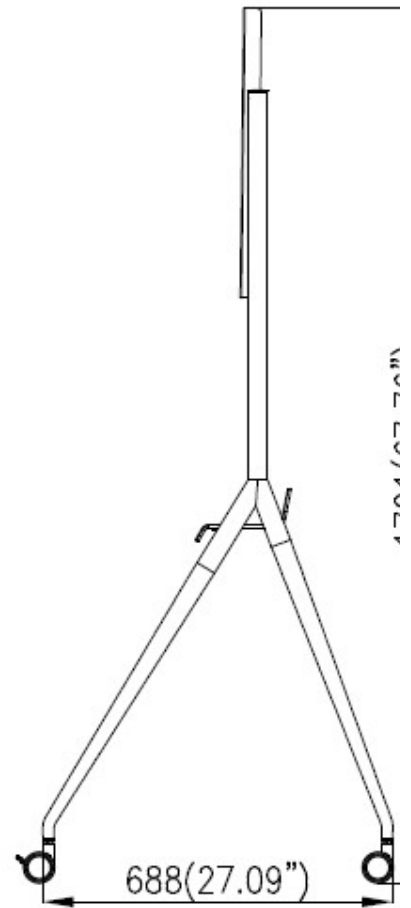

DS-D5ABKY2-S**55/65/75 inch Commercial Display Bracket**

It is suitable for various types of office, conference room, multimedia classroom, education and training, business exhibition, exhibition hall, medical consultation, remote video conference and other scenes.

- This bracket is suitable for 55/65/75 inch conference panel installation.

▪ Specification

Default Parameters	
Color	Silver gray
Material	SPCC high quality steel plate
Surface Treatment	Sheet metal spraying
General	
Package Dimensions (W × H × D)	1500 (W) mm × 750 (H) mm × 140 (D) mm (59 " × 29.5 " × 5.5 ")
Net Weight	20 kg
Gross Weight	22.5 kg
Available size	55/65/75 inch
Bracket	
Capacity	85 kg
Shelf Size	1160 × 688 × 1560 mm

▪ Available Model

DS-D5ABKY2-S,DS-D5ABKV1B-S/SYSCOM

▪ Dimension

Headquarters

No.555 Qianmo Road, Binjiang District,
Hangzhou 310051, China
T +86-571-8807-5998
www.hikvision.com

Follow us on social media to get the latest product and solution information.