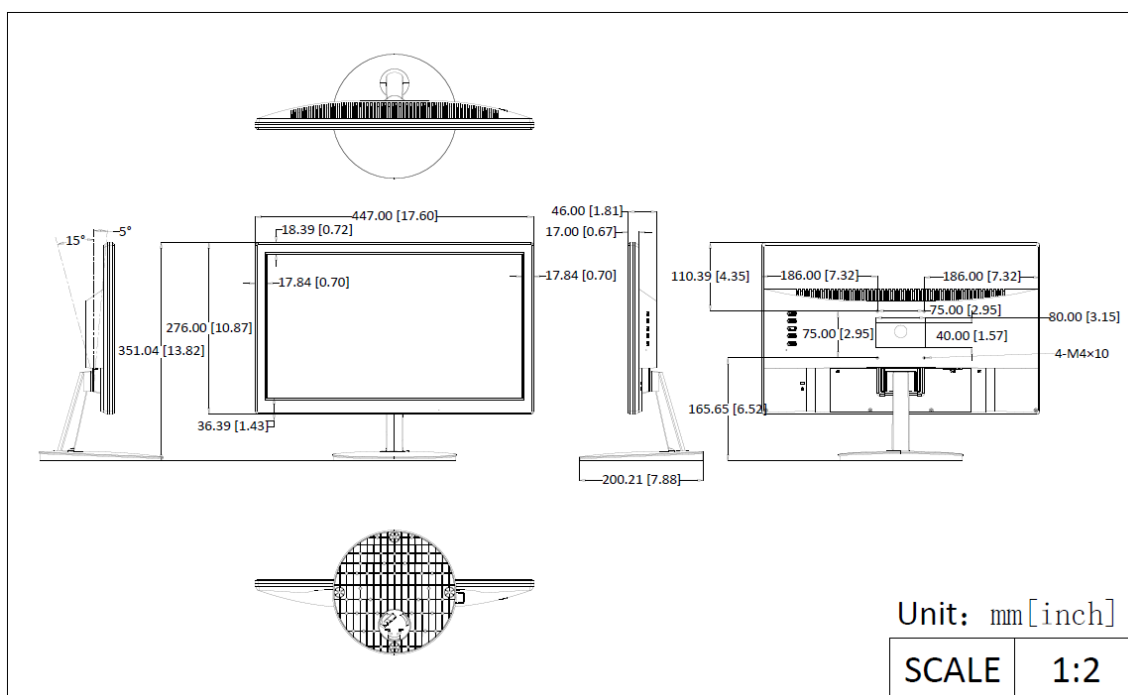

▪ Physical Interface

Interface	Interface	Interface	Interface
HDMI	HDMI 1.4 digital signal input interface	VGA	VGA analog signal input interface
DC	DC 12 V 2.0 A input interface		

▪ Available Model

DS-D5019S0-1P0

▪ Dimension