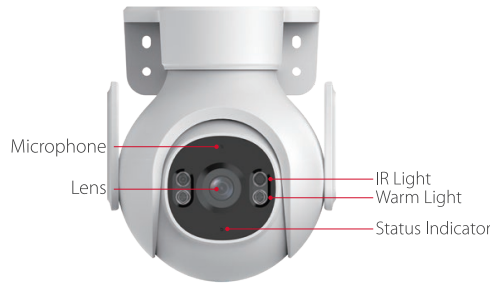

#### Micro SD Card

Low-cost storage

## Upgrade Your Experience with DMSS

Dahua Mobile Security Surveillance (DMSS) is a professional remote surveillance management platform that offers remote monitoring, device migration, and sharing. When connected to the internet, the platform provides real-time alerts to improve surveillance efficiency and grant flexibility in security management.