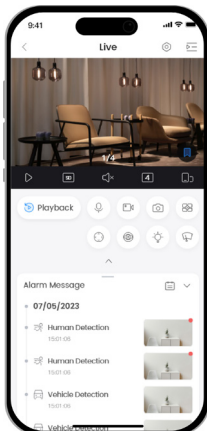

Micro SD Card

Low-cost storage

Upgrade Your Experience with DMSS

Dahua Mobile Security Surveillance (DMSS) is a professional remote surveillance management platform that offers remote monitoring, device migration, and sharing. When connected to the internet, the platform provides real-time alerts to improve surveillance efficiency and grant flexibility in security management.