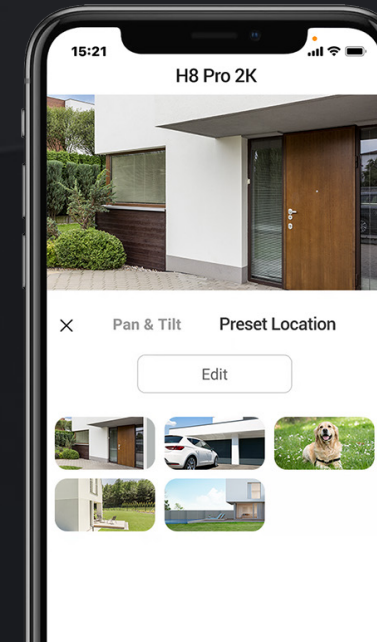

See in 360°

340°
Horizontal

80°
Vertical

On-device AI for smarter detection

The camera's on-board AI algorithm helps it identify moving people and vehicles in particular. It reduces alerts caused by falling leaves or flying insects, and informs you when someone parks in your property area without permission.

AI-Powered Human / Vehicle Shape Detection

Customizable Detection Zone

No Subscription Fee

 EZVIZ now
H8 Pro 2K Smart Detection Alarm
(2022-03-19 09:40:25)

Detect and track all the crucial moments

The H8 Pro 2K distinguishes people from pets or insignificant moving objects. When human activity gets detected, the camera will lock on the target and automatically rotate to follow the movement. Nothing will easily escape your attention.

Human Motion Auto-Tracking

Front Door

Front Yard

Garage

Pin down the spots that matter to you most

No matter how complicated the tracking is, the camera always knows its way back to your preferred viewing angle. You can pinpoint up to 12 angles via the EZVIZ App. Just click on your pre-set dots and the camera will automatically resume its place.

Black-and-White

30 m (98 ft)

Full-Color (With built-in spotlights on)

20 m (65 ft)

See, hear and talk, from anywhere

Leaving home for family trips but worried about missed deliveries or unexpected visitors? With the H8 Pro 2K, you can simply use your smartphone to see, hear and talk to anyone who shows up at your property area.