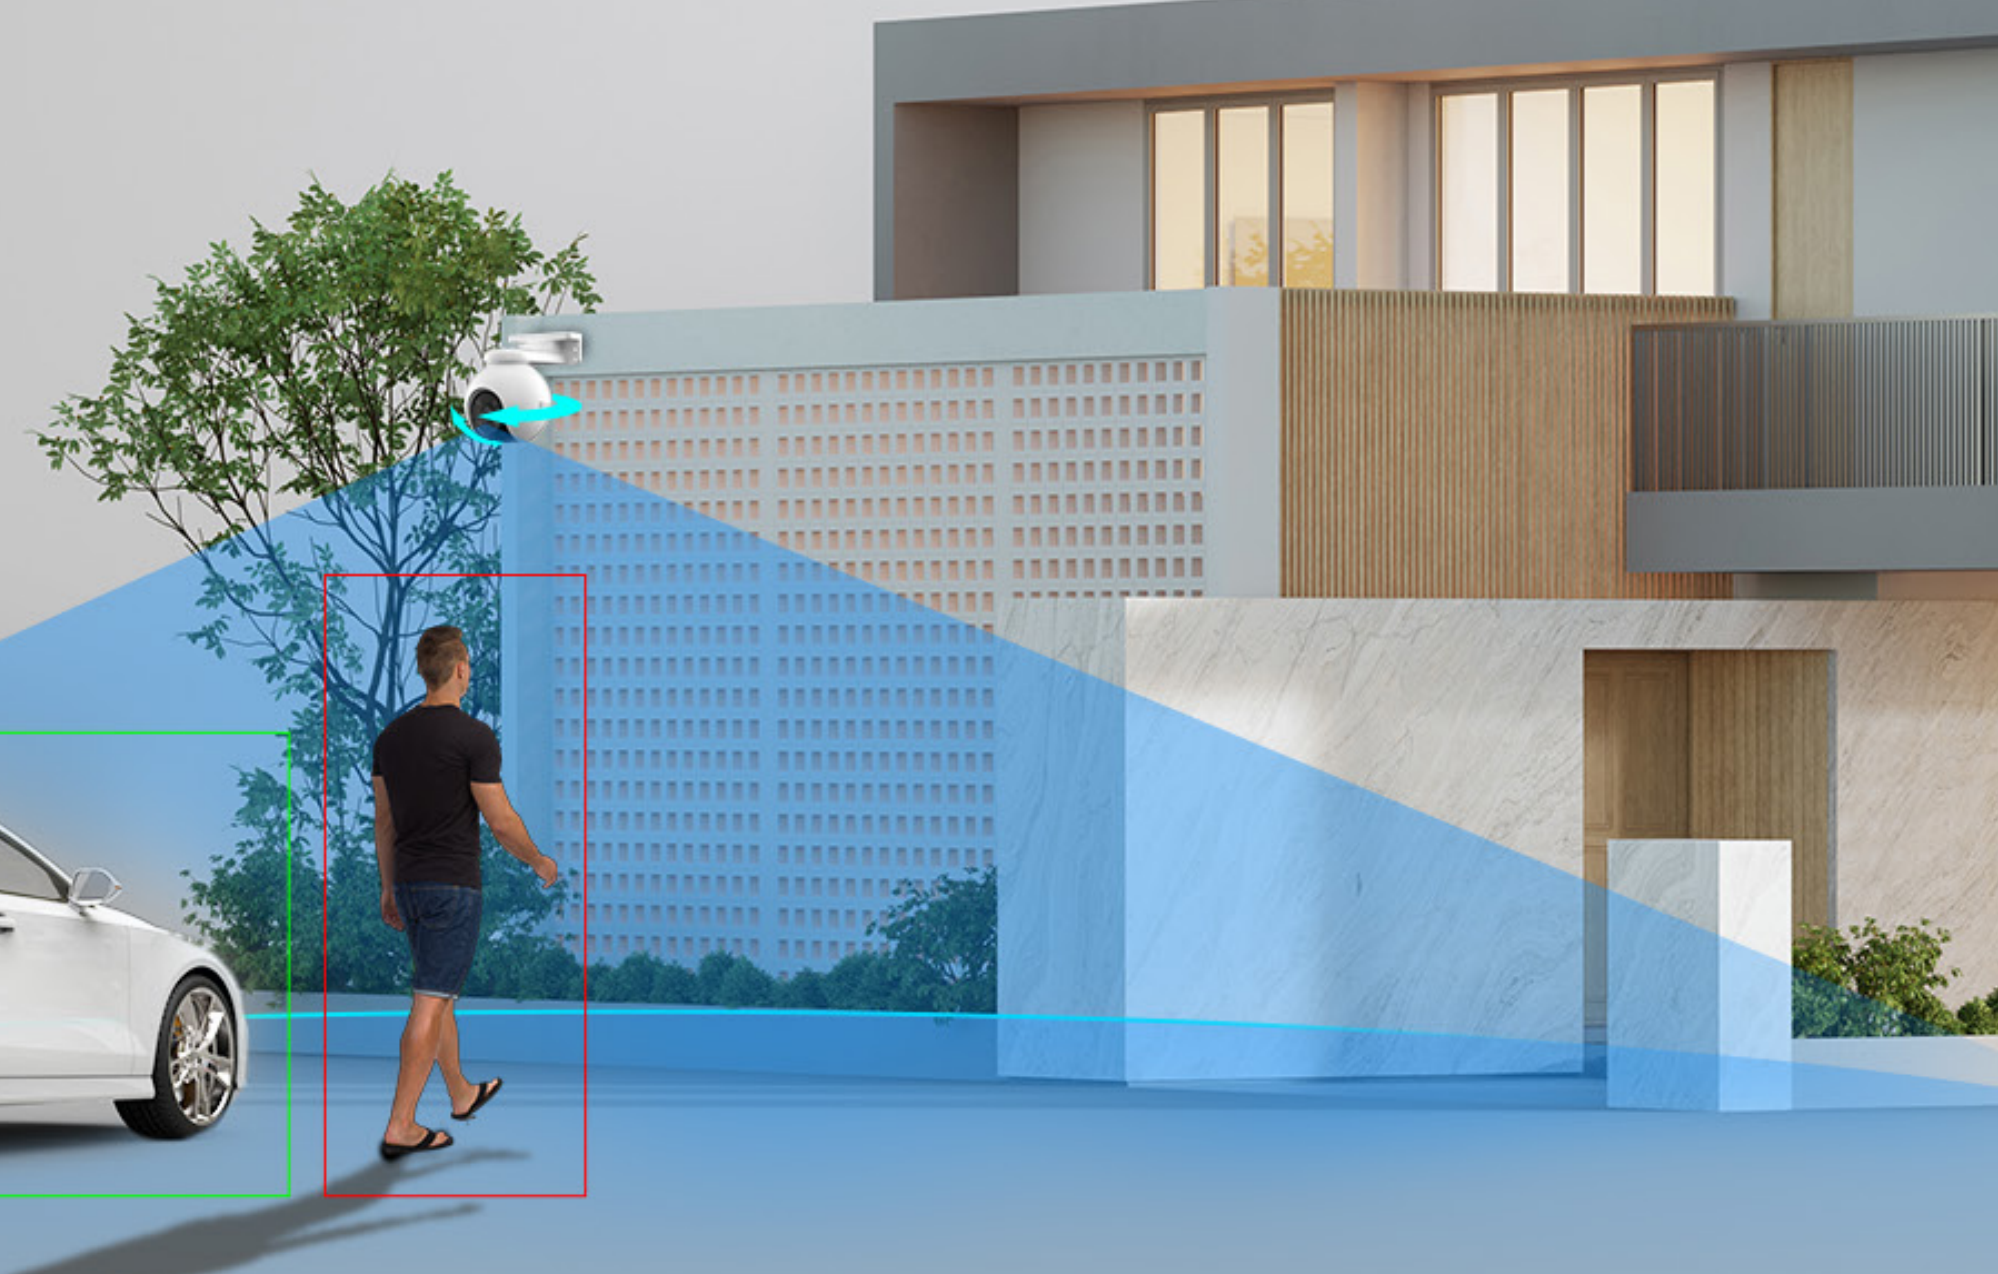

H8 Pro **2K**

Pan & Tilt Wi-Fi Camera

Full area coverage with added smarts

If you want a camera that sees all and covers all the bases, the H8 Pro 2K is a right choice to consider. Achieving both flexibility and functionality, the H8 Pro 2K features 360-degree viewing angle and 2K resolution to greatly reduce blind spots in home protection while capturing crucial details. It's AI-powered for smart detections and easy controls, and can be trusted to deliver 24/7 surveillance with its impressive night vision and an active defense function.

See in 360°

340°
Horizontal

80°
Vertical

On-device AI for smarter detection

The camera's on-board AI algorithm helps it identify moving people and vehicles in particular. It reduces alerts caused by falling leaves or flying insects, and informs you when someone parks in your property area without permission.

AI-Powered Human / Vehicle Shape Detection

Customizable Detection Zone

No Subscription Fee

 EZVIZ now
H8 Pro 2K Smart Detection Alarm
(2022-03-19 09:40:25)

Detect and track all the crucial moments

The H8 Pro 2K distinguishes people from pets or insignificant moving objects. When human activity gets detected, the camera will lock on the target and automatically rotate to follow the movement. Nothing will easily escape your attention.

Human Motion Auto-Tracking

Front Door

Front Yard

Garage

Pin down the spots that matter to you most

No matter how complicated the tracking is, the camera always knows its way back to your preferred viewing angle. You can pinpoint up to 12 angles via the EZVIZ App. Just click on your pre-set dots and the camera will automatically resume its place.