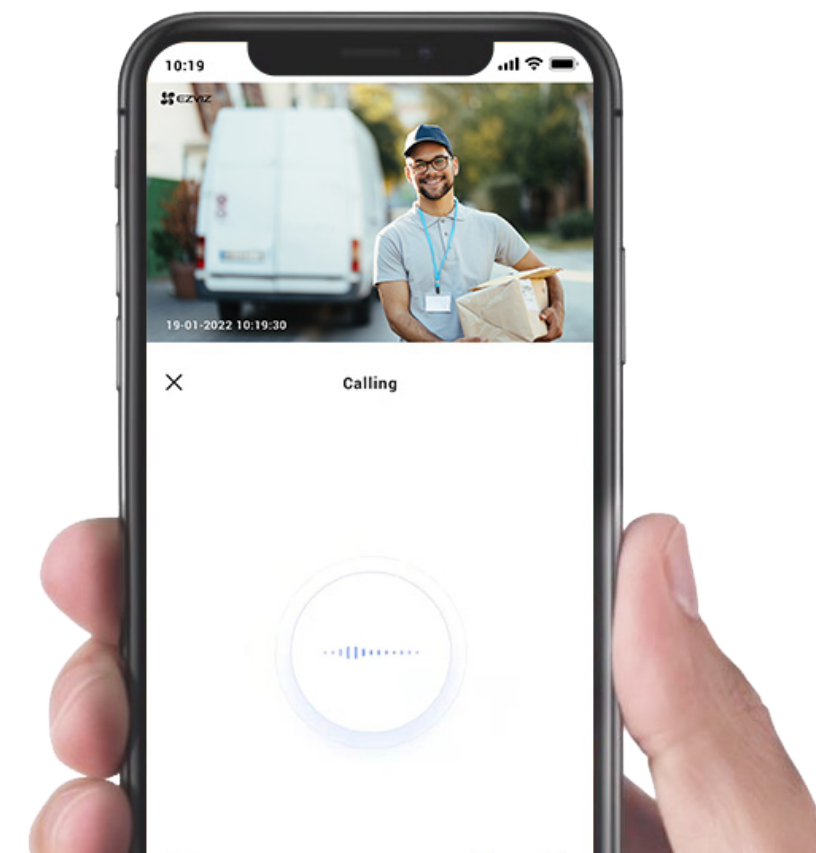

Human Motion Auto-Tracking

Front Door

Front Yard

Garage

Pin down the spots that matter to you most

No matter how complicated the tracking is, the camera always knows its way back to your preferred viewing angle. You can pinpoint up to 12 angles via the EZVIZ App. Just click on your pre-set dots and the camera will automatically resume its place.

Far-reaching color night vision

The camera makes sure that no one can easily sneak in under the cover of darkness. It renders color night vision with the help of built-in spotlights, and ensures impressive black-and-white vision when lights are off. What's better, you can set the camera to the "smart night vision" mode so its vision can automatically switch from black-and-white to full color upon motion detection.

Black-and-White

30 m (98 ft)

Full-Color (With built-in spotlights on)

20 m (65 ft)

See, hear and talk, from anywhere

Leaving home for family trips but worried about missed deliveries or unexpected visitors? With the H8 Pro 2K, you can simply use your smartphone to see, hear and talk to anyone who shows up at your property area.

One app for everyday, everything

EZVIZ App will always connect you to your home, even if you are far away from it.

-  Instant Alert
-  Remote Control
-  Live View with 8x Zoom
-  Detection Zone
-  Video History
-  Connected Home