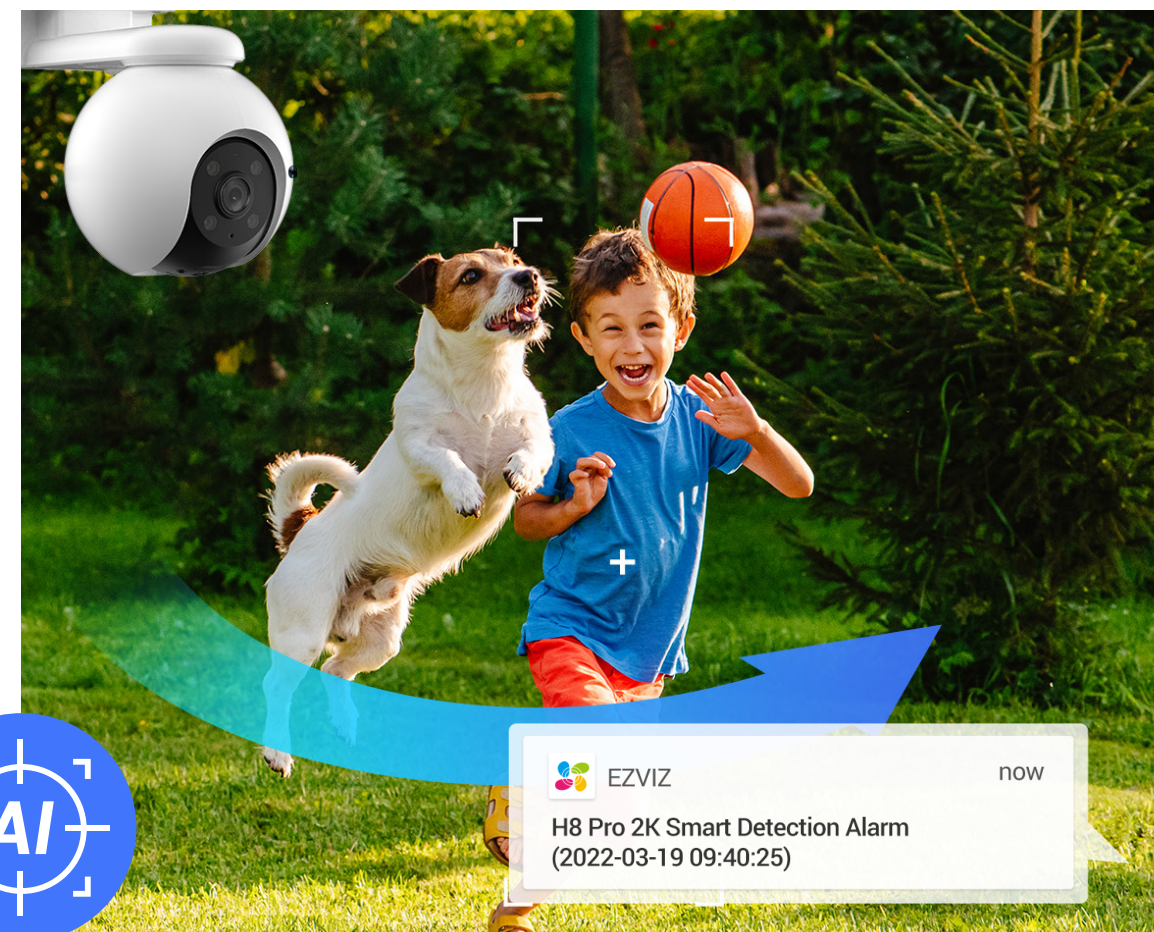

H8 Pro **2K**

Pan & Tilt Wi-Fi Camera

Full area coverage with added smarts

If you want a camera that sees all and covers all the bases, the H8 Pro 2K is a right choice to consider. Achieving both flexibility and functionality, the H8 Pro 2K features 360-degree viewing angle and 2K resolution to greatly reduce blind spots in home protection while capturing crucial details. It's AI-powered for smart detections and easy controls, and can be trusted to deliver 24/7 surveillance with its impressive night vision and an active defense function.

See in 360°

340°
Horizontal

80°
Vertical

On-device AI for smarter detection

The camera's on-board AI algorithm helps it identify moving people and vehicles in particular. It reduces alerts caused by falling leaves or flying insects, and informs you when someone parks in your property area without permission.

AI-Powered Human / Vehicle Shape Detection

Customizable Detection Zone

No Subscription Fee

 EZVIZ now
H8 Pro 2K Smart Detection Alarm
(2022-03-19 09:40:25)

Detect and track all the crucial moments

The H8 Pro 2K distinguishes people from pets or insignificant moving objects. When human activity gets detected, the camera will lock on the target and automatically rotate to follow the movement. Nothing will easily escape your attention.

Actively guards your home

The camera features the active defense function to provide an extra layer of protection. Upon detection of intruders, the camera will set off a loud siren and flash two spotlights³ for on-site deterrence.