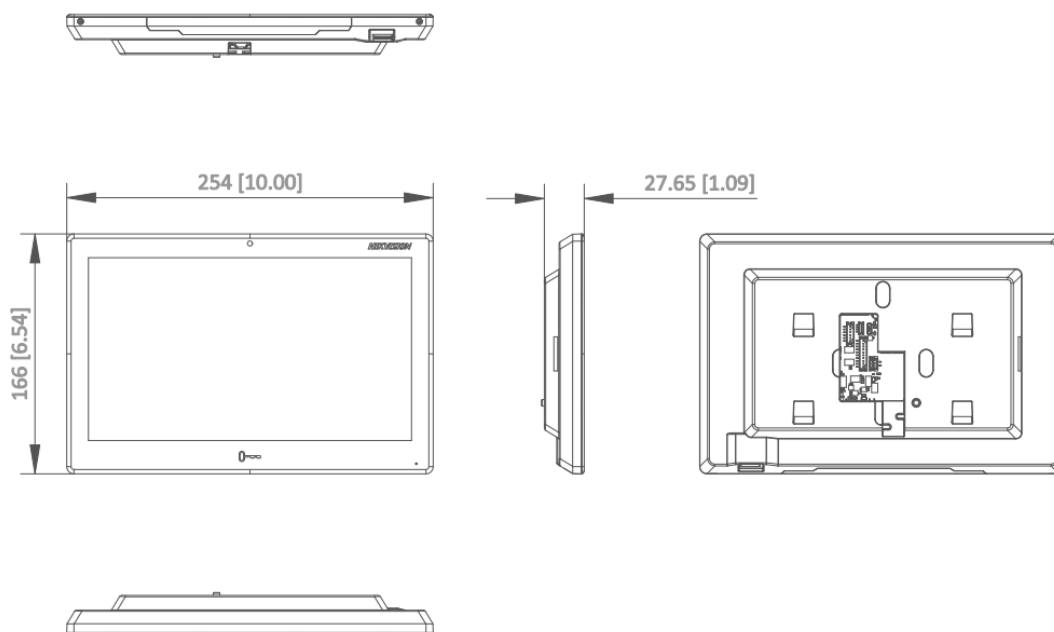

Lock control	1 relay, Max. 30 VDC 0.3 A, and 1 high/low level relay (3.3 V/0V)
General	
Button	/
Installation	Surface mounting
Indicator	/
Weight	Net weight: 875 g Gross weight: 1060 g
Protective level	/
Working temperature	-10 °C to 50 °C (14 °F to 122 °F)
Working humidity	10% to 90% (no-condensing)
Dimension (W × H × D)	254 mm × 166 mm × 26.65 mm (10.0" × 6.54" × 1.05")
Battery	/
Power supply	12 VDC, 1 A, IEEE802.3af, standard PoE
Application environment	Indoor
Power consumption	≤ 12 W
Language	English, Russian, Estonian, Bulgaria, Hungarian, Greek, German, Italian, Czech, Slovak, France, Polish, Dutch, Portuguese, Spanish, Romanian, Danish, Swedish, Norwegian, Finnish, Croatian, Slovenian, Serbian, Turkish, Traditional Chinese, Vietnamese, Hebrew, Latvian, Lithuanian, Brazilian Portuguese, Ukrainian, Mongolian

▪ Physical Interface

No.	Description	No.	Description
1	Screen	7	Debugging Port
2	Microphone	8	microUSB Interface
3	Unlock Button	9	Loudspeaker
4	Power Supply Interface	10	Reserved
5	Alarm Terminals	11	TAMPER
6	RS-485/Relay Interface	12	Network Interface

▪ Available Model

DS-KH9510-WTE1(B)

▪ **Dimension**

Unit:mm [inch]

SCALE	1:1
-------	-----

▪ **Accessory**

▪ **Optional**

DS-KAW50-1 50W 12V Power Adapter	DS-KAW50-1N 50W 12V Power Adapter	DS-KABH9510-T Indoor Station Table Bracket
		