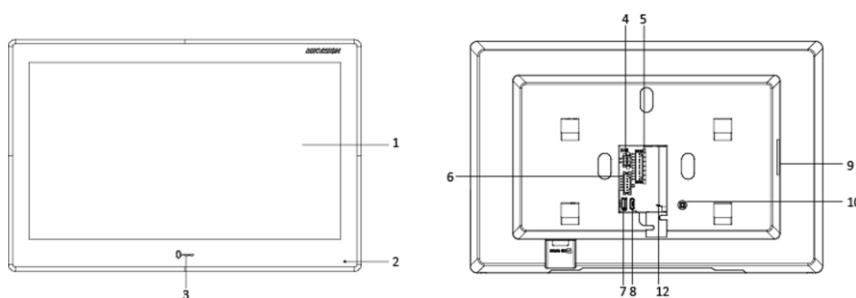

Lock control	1 relay, Max. 30 VDC 0.3 A, and 1 high/low level relay (3.3 V/0V)
General	
Button	/
Installation	Surface mounting
Indicator	/
Weight	Net weight: 875 g Gross weight: 1060 g
Protective level	/
Working temperature	-10 °C to 50 °C (14 °F to 122 °F)
Working humidity	10% to 90% (no-condensing)
Dimension (W × H × D)	254 mm × 166 mm × 26.65 mm (10.0" × 6.54" × 1.05")
Battery	/
Power supply	12 VDC, 1 A, IEEE802.3af, standard PoE
Application environment	Indoor
Power consumption	≤ 12 W
Language	English, Russian, Estonian, Bulgaria, Hungarian, Greek, German, Italian, Czech, Slovak, France, Polish, Dutch, Portuguese, Spanish, Romanian, Danish, Swedish, Norwegian, Finnish, Croatian, Slovenian, Serbian, Turkish, Traditional Chinese, Vietnamese, Hebrew, Latvian, Lithuanian, Brazilian Portuguese, Ukrainian, Mongolian

▪ Physical Interface

No.	Description	No.	Description
1	Screen	7	Debugging Port
2	Microphone	8	microUSB Interface
3	Unlock Button	9	Loudspeaker
4	Power Supply Interface	10	Reserved
5	Alarm Terminals	11	TAMPER
6	RS-485/Relay Interface	12	Network Interface

▪ Available Model

DS-KH9510-WTE1(B)