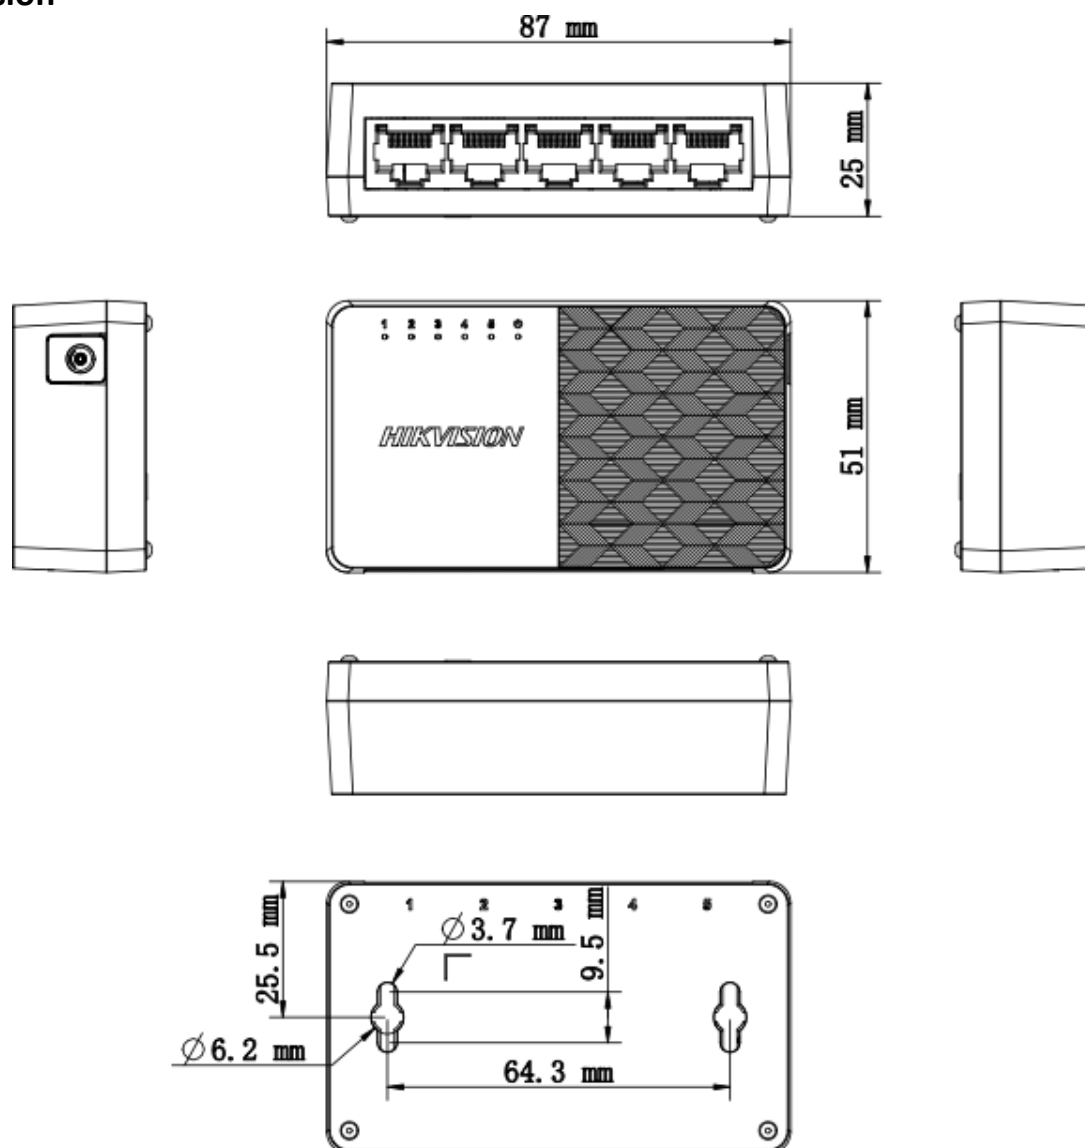

## DS-3E0505D-O 5-Port Gigabit Plastic Switch

DS-3E0505D-O provides 5×10/100/1000 Mbps Ethernet ports which support line speed forwarding. With simple and mini exquisite body, the switch is plug and play and easy to use, suitable for home, school, dormitory, office, small monitoring and other simple network environments.

## ▪ Specification

Model		DS-3E0505D-O
Network Parameters	Ports	5 × Gigabit RJ45 port
	MAC Address Table	2 K
	Switching Capacity	10 Gbps
	Packet Forwarding Rate	7.44 Mpps
	Internal Cache	1 Mbits
General	Shell	ABS
	Net Weight	0.059 kg (0.13 lb)
	Gross Weight	87.00 mm × 25.00 mm × 51.00 mm (3.43" × 0.98" × 2.01")
	Operating Temperature	0 °C to 40 °C (32 °F to 104 °F)
	Storage Temperature	-40 °C to 85 °C (-40 °F to 185 °F)
	Operating Humidity	5% to 95% (no condensation)
	Relative Humidity	5% to 95% (no condensation)
	Power Supply	5 V DC, 0.6 A
	Installation Mode	Desk-Mounted
Approval	EMC	FCC (47 CFR Part 15, Subpart B),CE-EMC (EN 55032: 2015+A11: 2020, EN IEC 61000-3-2: 2019, EN 61000-3-3: 2013+A1: 2019, EN 50130-4: 2011+A1: 2014, EN 55035: 2017+A11: 2020),IC (ICES-003: Issue 7:2020)
	Safety	UL (UL 60950-1),CB (AMD1:2009, AMD2:2013, IEC 62368-1: 2014 (Second Edition), CE-LVD (EN 62368-1: 2014+A11: 2017)
	Chemistry	CE-RoHS (2011/65/EU),WEEE (2012/19/EU),Reach (Regulation (EC) No.1907/2006)

## ▪ Typical Application

▪ **Physical Interface**

No.	Indicator/Port	Description
①	Gigabit RJ45 Port	Used for connection to another device via a network cable.
②	LINK/ACT Indicator	Indicates the statuses of Gigabit RJ45 ports 1 to 5.
③	PWR Indicator	Indicates the power status of the switch.
④	Power Supply	Use the attached power adapter or power cord to connect the switch to a socket.

▪ Dimension

**Headquarters**

No.555 Qianmo Road, Binjiang District,  
Hangzhou 310051, China  
T +86-571-8807-5998  
www.hikvision.com

Follow us on social media to get the latest product and solution information.