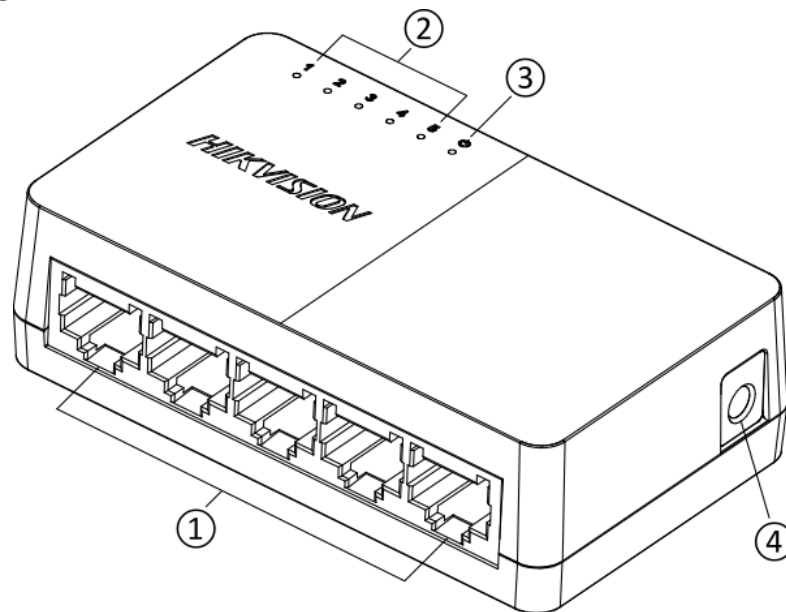

## DS-3E0505D-O 5-Port Gigabit Plastic Switch

DS-3E0505D-O provides 5×10/100/1000 Mbps Ethernet ports which support line speed forwarding. With simple and mini exquisite body, the switch is plug and play and easy to use, suitable for home, school, dormitory, office, small monitoring and other simple network environments.

- 5 x 10/100/1000 Mbps ethernet ports
- Supports MDI/MDIX
- Store-and-forward switching
- Supports MAC address auto-learning and aging
- Simple, compact body design
- Supports desktop and wall-mounting
- Plug & play, easy to use

## ▪ Specification

Model		DS-3E0505D-O
Network Parameters	Ports	5 × Gigabit RJ45 port
	MAC Address Table	2 K
	Switching Capacity	10 Gbps
	Packet Forwarding Rate	7.44 Mpps
	Internal Cache	1 Mbits
General	Shell	ABS
	Net Weight	0.059 kg (0.13 lb)
	Gross Weight	87.00 mm × 25.00 mm × 51.00 mm (3.43" × 0.98" × 2.01")
	Operating Temperature	0 °C to 40 °C (32 °F to 104 °F)
	Storage Temperature	-40 °C to 85 °C (-40 °F to 185 °F)
	Operating Humidity	5% to 95% (no condensation)
	Relative Humidity	5% to 95% (no condensation)
	Power Supply	5 V DC, 0.6 A
	Installation Mode	Desk-Mounted
Approval	EMC	FCC (47 CFR Part 15, Subpart B),CE-EMC (EN 55032: 2015+A11: 2020, EN IEC 61000-3-2: 2019, EN 61000-3-3: 2013+A1: 2019, EN 50130-4: 2011+A1: 2014, EN 55035: 2017+A11: 2020),IC (ICES-003: Issue 7:2020)
	Safety	UL (UL 60950-1),CB (AMD1:2009, AMD2:2013, IEC 62368-1: 2014 (Second Edition), CE-LVD (EN 62368-1: 2014+A11: 2017)
	Chemistry	CE-RoHS (2011/65/EU),WEEE (2012/19/EU),Reach (Regulation (EC) No.1907/2006)

## ▪ Typical Application

▪ **Physical Interface**

No.	Indicator/Port	Description
①	Gigabit RJ45 Port	Used for connection to another device via a network cable.
②	LINK/ACT Indicator	Indicates the statuses of Gigabit RJ45 ports 1 to 5.
③	PWR Indicator	Indicates the power status of the switch.
④	Power Supply	Use the attached power adapter or power cord to connect the switch to a socket.