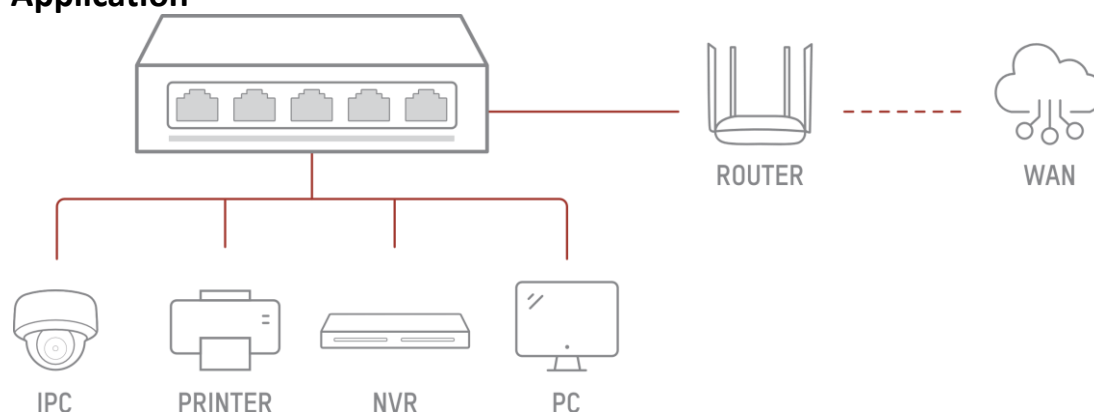

## DS-3E0505D-O 5-Port Gigabit Plastic Switch

DS-3E0505D-O provides 5×10/100/1000 Mbps Ethernet ports which support line speed forwarding. With simple and mini exquisite body, the switch is plug and play and easy to use, suitable for home, school, dormitory, office, small monitoring and other simple network environments.

- 5 x 10/100/1000 Mbps ethernet ports
- Supports MDI/MDIX
- Store-and-forward switching
- Supports MAC address auto-learning and aging
- Simple, compact body design
- Supports desktop and wall-mounting
- Plug & play, easy to use

## ▪ Specification

Model		DS-3E0505D-O
Network Parameters	Ports	5 × Gigabit RJ45 port
	MAC Address Table	2 K
	Switching Capacity	10 Gbps
	Packet Forwarding Rate	7.44 Mpps
	Internal Cache	1 Mbits
General	Shell	ABS
	Net Weight	0.059 kg (0.13 lb)
	Gross Weight	87.00 mm × 25.00 mm × 51.00 mm (3.43" × 0.98" × 2.01")
	Operating Temperature	0 °C to 40 °C (32 °F to 104 °F)
	Storage Temperature	-40 °C to 85 °C (-40 °F to 185 °F)
	Operating Humidity	5% to 95% (no condensation)
	Relative Humidity	5% to 95% (no condensation)
	Power Supply	5 V DC, 0.6 A
	Installation Mode	Desk-Mounted
Approval	EMC	FCC (47 CFR Part 15, Subpart B),CE-EMC (EN 55032: 2015+A11: 2020, EN IEC 61000-3-2: 2019, EN 61000-3-3: 2013+A1: 2019, EN 50130-4: 2011+A1: 2014, EN 55035: 2017+A11: 2020),IC (ICES-003: Issue 7:2020)
	Safety	UL (UL 60950-1),CB (AMD1:2009, AMD2:2013, IEC 62368-1: 2014 (Second Edition), CE-LVD (EN 62368-1: 2014+A11: 2017)
	Chemistry	CE-RoHS (2011/65/EU),WEEE (2012/19/EU),Reach (Regulation (EC) No.1907/2006)

## ▪ Typical Application

▪ **Physical Interface**

No.	Indicator/Port	Description
①	Gigabit RJ45 Port	Used for connection to another device via a network cable.
②	LINK/ACT Indicator	Indicates the statuses of Gigabit RJ45 ports 1 to 5.
③	PWR Indicator	Indicates the power status of the switch.
④	Power Supply	Use the attached power adapter or power cord to connect the switch to a socket.