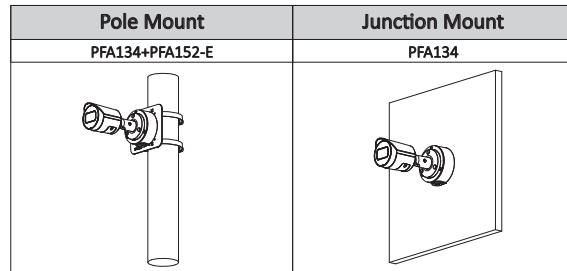

Environment

Operating Conditions	-40 °C to +60 °C (-40 °F to +140 °F)/less than ≤ 95% RH
Storage Temperature	-40 °C to +60 °C (-40 °F to +140 °F)
Protection Grade	IP67

Structure

Casing	metal
Dimensions	166.2 mm × Ø70 mm (6.5" × Ø2.8")
Net Weight	0.473 kg (1.0 lb)
Gross Weight	0.574 kg (1.3 lb)

Accessories

Optional:

Dimensions (mm[inch])