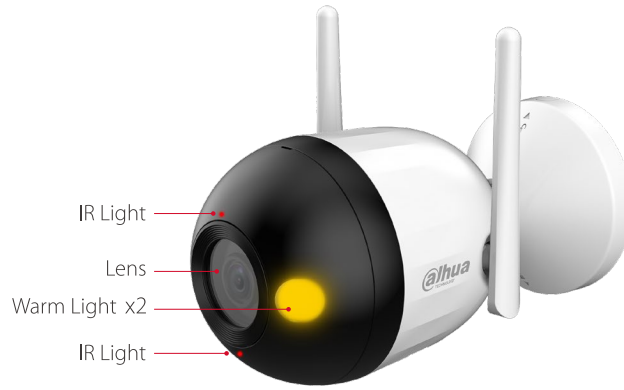

4MP Fixed-focal Wi-Fi Bullet Network Camera

DH-F4C-PV

Series Overview

The Bullet Series, which is under the Dahua Wireless series, are cameras that are not only easy to install and operate, but also perform outstandingly and are cost-effective. They capture sharp, detailed images of scenes in high definition and offer powerful functions, such as AI human detection, to accurately trigger alarms. Information is also synchronously sent to your phone to keep you up-to-date. With its IP67 rating, these cameras are able to withstand harsh environments, making them highly suitable for use in small and medium-sized settings such as small-sized retail stores.

4MP

Clear images with sharp details

AI Human Detection

Focuses on what matters and reduces false alarms

Smart Dual Light

Captures color details for post-event review

Sound and Light Alarm

Provides instant alarms to deter intruders

Micro SD Card

Low-cost storage

Upgrade Your Experience with DMSS

Dahua Mobile Security Surveillance (DMSS) is a professional remote surveillance management platform that offers remote monitoring, device migration, and sharing. When connected to the internet, the platform provides real-time alerts to improve surveillance efficiency and grant flexibility in security management.