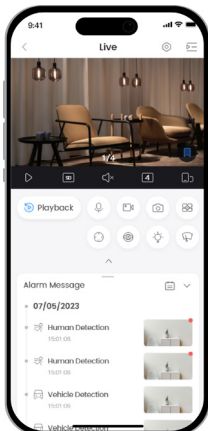

4MP Fixed-focal Wi-Fi Bullet Network Camera

DH-F4C-PV

Series Overview

The Bullet Series, which is under the Dahua Wireless series, are cameras that are not only easy to install and operate, but also perform outstandingly and are cost-effective. They capture sharp, detailed images of scenes in high definition and offer powerful functions, such as AI human detection, to accurately trigger alarms. Information is also synchronously sent to your phone to keep you up-to-date. With its IP67 rating, these cameras are able to withstand harsh environments, making them highly suitable for use in small and medium-sized settings such as small-sized retail stores.

4MP

Clear images with sharp details

AI Human Detection

Focuses on what matters and reduces false alarms

Smart Dual Light

Captures color details for post-event review

Sound and Light Alarm

Provides instant alarms to deter intruders

Two-way Talk

Communication anytime, anywhere

IP67 Protection

Withstands harsh environments

H.265

Advanced H.265 compression technology

DMSS App

Easy to use

Micro SD Card

Low-cost storage

Upgrade Your Experience with DMSS

Dahua Mobile Security Surveillance (DMSS) is a professional remote surveillance management platform that offers remote monitoring, device migration, and sharing. When connected to the internet, the platform provides real-time alerts to improve surveillance efficiency and grant flexibility in security management.