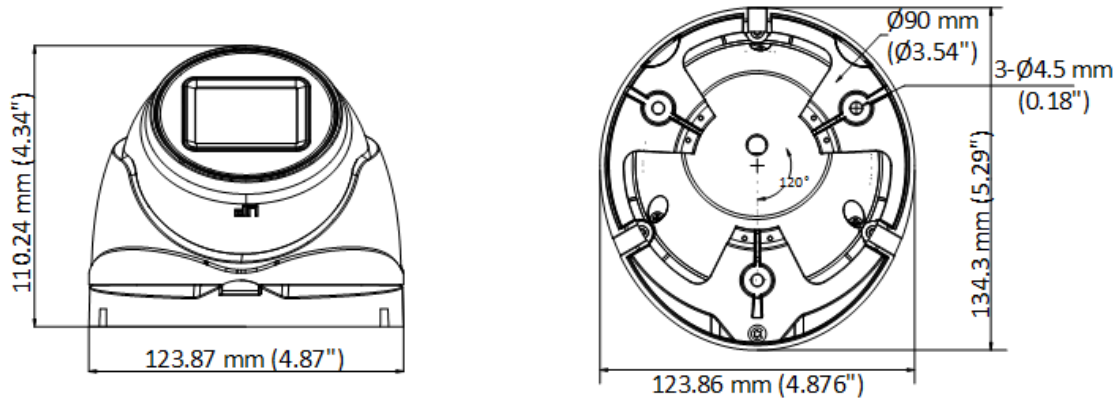

## DS-2CE79H0T-IT3ZF(C) 5 MP Motorized Varifocal Turret Camera

- High quality imaging with 5 MP, 2560 × 1944 resolution
- 2.7 mm to 13.5 mm motorized varifocal lens
- Up to 40 m IR distance for bright night imaging
- One port for four switchable signals (TVI/AHD/CVI/CVBS)
- Water and dust resistant (IP67)

## ▪ Specification

Camera	
Image Sensor	5 MP CMOS
Signal System	PAL/NTSC
Resolution	2560 (H) × 1944 (V)
Frame Rate	TVI: 5 M @ 20 fps, 4 M @ 30 fps, 4 M @ 25 fps, 1080p @ 30 fps, 1080p @ 25 fps AHD: 5 M @ 20 fps, 4 M @ 30 fps, 4 M @ 25 fps CVI: 4 M @ 30 fps, 4 M @ 25 fps CVBS: PAL/NTSC
Min. Illumination	0.01 Lux @ (F1.6, AGC ON), 0 Lux with IR
Shutter Time	PAL: 1/25 s to 1/50,000 s; NTSC: 1/30 s to 1/50,000 s
Lens	2.7 mm to 13.5 mm motorized varifocal lens
Field of View	horizontal FOV: 95° to 26°, vertical FOV: 72° to 20°, diagonal FOV: 126° to 33°
Lens Mount	Φ14
Day & Night	IR Cut Filter
WDR (Wide Dynamic Range)	Digital WDR
Angle Adjustment	Pan: 0° to 360°, Tilt: 0° to 75°, Rotation: 0° to 360°
Image	
Day/Night Mode	Auto/Color/BW (Black and White)
Image Mode	STD/HIGH-SAT
AGC	Yes
White Balance	Auto/Manual
AE (Auto Exposure) Mode	DWDR, BLC, HLC, Global
Noise Reduction	2D DNR
Language	English
Function	Brightness, Smart IR, Sharpness
Interface	
Video Output	Switchable TVI/AHD/CVI/CVBS
General	
IR Range	Up to 40 m
Operating Conditions	-40°C to 60°C (-40°F to 140°F), Humidity: 90% or less (non-condensing)
Power Supply	12 VDC±15% *You are recommended to use one power adapter to supply the power for one camera.
Consumption	Max 6.2 W
Protection Level	IP67
Material	Metal
Communication	HIKVISION-C
Dimension	123.87 mm × 110.24 mm × 134.3 mm (4.87" × 4.34" × 5.29")
Weight	Approx. 555 g (1.22 lb.)

## ▪ Available Model

DS-2CE79H0T-IT3ZF(2.7-13.5mm)(C)

▪ **Dimension**

▪ **Accessory**

▪ **Optional**

DS-1281ZJ-M Inclined Ceiling Mount	DS-1273ZJ-130-TRL Wall Mount	DS-1280ZJ-M Junction Box	DS-1276ZJ-SUS Corner Mount	DS-1275ZJ-SUS Vertical Pole Mount
				
				