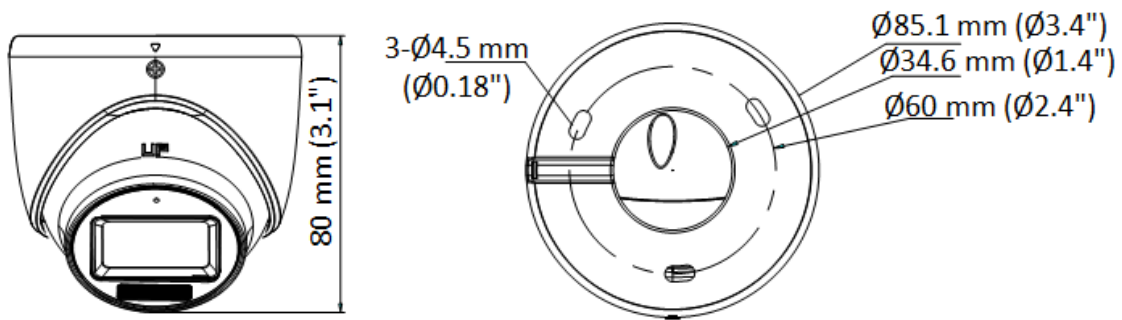

## ▪ Specification

Camera	
Image Sensor	2 MP CMOS
Max. Resolution	1920 (H) × 1080 (V)
Min. Illumination	0.01 Lux @ (F1.6, AGC ON), 0 Lux with IR
Shutter Time	PAL: 1/25 s to 1/50,000 s; NTSC: 1/30 s to 1/50,000 s
Day & Night	ICR
Angle Adjustment	Pan: 0 to 360°, Tilt: 0 to 75°, Rotation: 0 to 360°
Signal System	PAL/NTSC
Lens	
Lens Type	2.8 mm, 3.6 mm fixed focal lens
Focal Length & FOV	2.8 mm, horizontal FOV: 101°, vertical FOV: 56°, diagonal FOV: 118° 3.6 mm, horizontal FOV: 78°, vertical FOV: 42°, diagonal FOV: 92°
Lens Mount	M12
Illuminator	
Supplement Light Type	White Light, IR
Supplement Light Range	IR : Up to 30 m White Light : Up to 20 m
Image	
Image Settings	Brightness, Sharpness, Smart IR
Frame Rate	TVI: 1080P @ 30 fps, 1080P @ 25 fps AHD: 1080P @ 30 fps, 1080P @ 25 fps CVI: 1080P @ 30 fps, 1080P @ 25 fps CVBS: PAL/NTSC
Day/Night Mode	Auto/Color/BW (Black and White)
Wide Dynamic Range (WDR)	Digital WDR
Image Enhancement	DWDR/BLC/HLC/Global
White Balance	Auto/Manual
AGC	Yes
Interface	
Video Output	Switchable TVI/AHD/CVI/CVBS
Built-in Microphone	Yes
General	
Material	Metal
Dimension	80 mm × Ø85.1 mm (3.1" × Ø3.4")
Weight	Approx. 296 g (0.65 lb.)
Operating Condition	-40 °C to 60 °C (-40 °F to 140 °F), humidity: 90% or less (non-condensation)
Communication	HIKVISION-C
Language	English
Power Supply	12 VDC ± 25% *You are recommended to use one power adapter to supply the power for one camera.
Consumption	Max. 3.3 W
Approval	
Protection	IP67

▪ **Available Model**

DS-2CE76D0T-LMFS(2.8mm)

DS-2CE76D0T-LMFS(3.6mm)

▪ **Dimension**

▪ **Accessory**

▪ **Optional**

DS-1272ZJ-110-TRS Wall mount	DS-1275ZJ-SUS Vertical pole mount	DS-1276ZJ-SUS Corner mount	DS-1280ZJ-XS Junction box
			
			