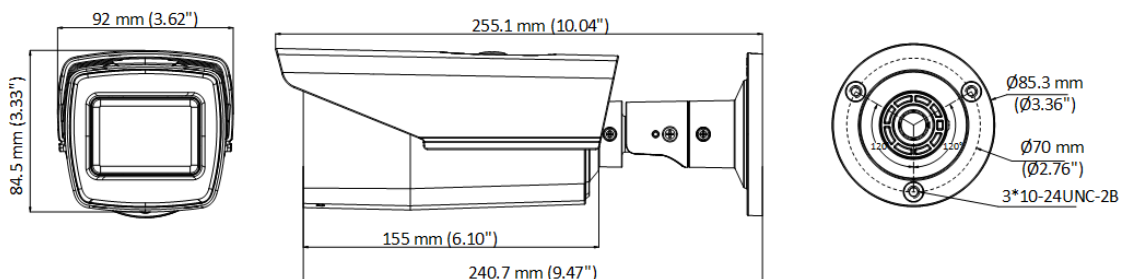

▪ **Available Model**

DS-2CE19H0T-AIT3ZF(2.7-13.5mm)(C)

▪ **Dimension**

▪ **Accessory**

▪ **Optional**

DS-1276ZJ-SUS Corner Mount	DS-1275ZJ-SUS Vertical Pole Mount	DS-1280ZJ-S Junction Box