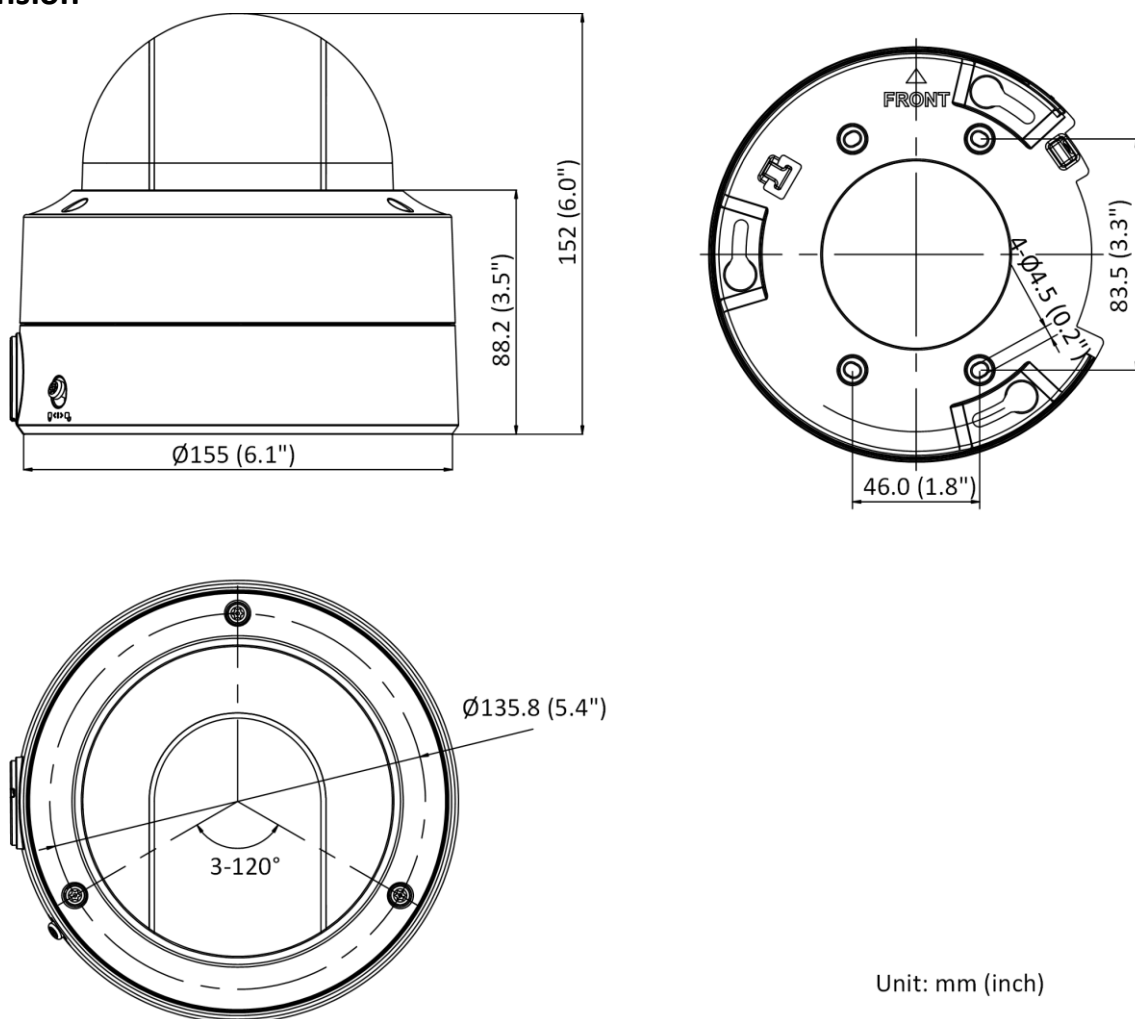

▪ Typical Application

Hikvision products are classified into three levels according to their anti-corrosion performance. Refer to the following description to choose for your using environment.

This model has NO SPECIFIC PROTECTION.

Level	Description
Top-level protection	Hikvision products at this level are equipped for use in areas where professional anti-corrosion protection is a must. Typical application scenarios include coastlines, docks, chemical plants, and more.
Moderate protection	Hikvision products at this level are equipped for use in areas with moderate anti-corrosion demands. Typical application scenarios include coastal areas about 2 kilometers (1.24 miles) away from coastlines, as well as areas affected by acid rain.
No specific protection	Hikvision products at this level are equipped for use in areas where no specific anti-corrosion protection is needed.

▪ Available Model

DS-2CD2747G2T-LZS/2.8-12mm/C/Black

DS-2CD2747G2T-LZS (2.8 to 12 mm)(C)

▪ Dimension

Unit: mm (inch)