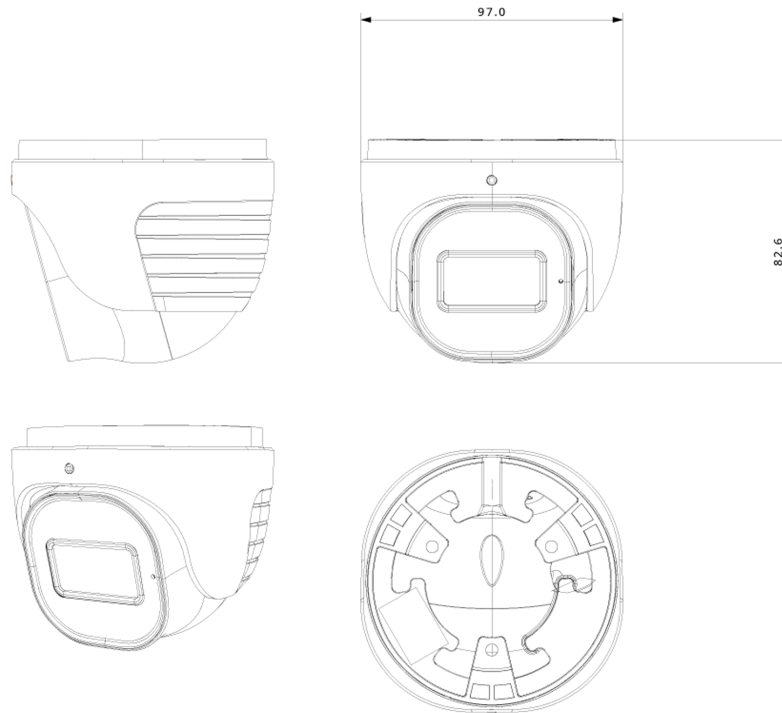

MAIN FEATURES

- DI-340IPEN-28 4MP Fixed Turret Camera with IR LED and DDA2 Analytics
- Sensor: 1/3" CMOS (16:9)
- Resolution: 2592×1520 25/30FPS (4MP)
- Lens: 2.8mm (100°)
- True Day&Night – ICR
- Illumination: 20m (1 High-Power IR LED)
- Compression: H.265+ / H.264+ / H.265 / H.264 / MJPEG
- General Analytics: Camera Tampering
- AI (Object Recognition): DDA Sterile Area, DDA Line Crossing, DDA Object Counting (Line), DDA Object Counting (Area), DDA Loitering Detection, DDA Illegal Parking Detection
- AI (Face Detection): 10 Faces per frame
- AI: Heatmap
- DDA2: Advanced Object Classification
- Audio Exception
- True WDR (120dB), BLC, HLC, ROI
- SD Card: Event/Schedule Record (Up to 128Gb)
- Built-in Microphone + Audio input
- ONVIF: Profile T/S/G
- Water Proof: IP67
- Weight: ~450g
- Power: DC12V/~400mA / PoE/~5.2W

Lens	
Lens (Field of View)	2.8mm (100°)
Iris	Fixed Iris
Lens Mount	M12 Mount

Network	
User Access	Supports simultaneous monitoring of up to 3 users with multi-stream real-time transmission
Network Protocol	IPv4, IPv6, TCP, UDP, DHCP, NTP, DDNS, SNMP, 802.1X, RTSP, RTMP, Multicast, UPnP, Email, FTP, HTTPS, QoS, P2P, HTTP POST, Auto Report
Remote Monitoring	IE Browsing (Plug-In required), Chrome/Edge/Safari/Firefox plug-in free browsing, Ossia VMS Software, Provision Cam2 Mobile App
Ethernet	100Mbps
ONVIF	Profile T/S/G

Connectivity	
Network	RJ45 (+PoE)
Audio Connectivity	Built-in Microphone + Audio input
Alarm	No
SD Card	Event/Schedule based Main/Substream recording (Up to 128Gb)
Wiegand	No

Power	DC Socket
Analog Video Output	No
Housing	
PoE	Yes
Illumination	20m (1 High-Power IR LED)
Power Supply	DC12V/~400mA / PoE/~5.2W
Protection Rate	Water Proof: IP67
Work Environment	-30°C~60°C, 10%~90% Humidity
Bracket	3-Axis Wall Bracket
Dimensions	Ø97mm×82.6mm
Weight (gross)	~450g
Hard Reset Button	Yes

DIMENSIONS

ACCESSORIES