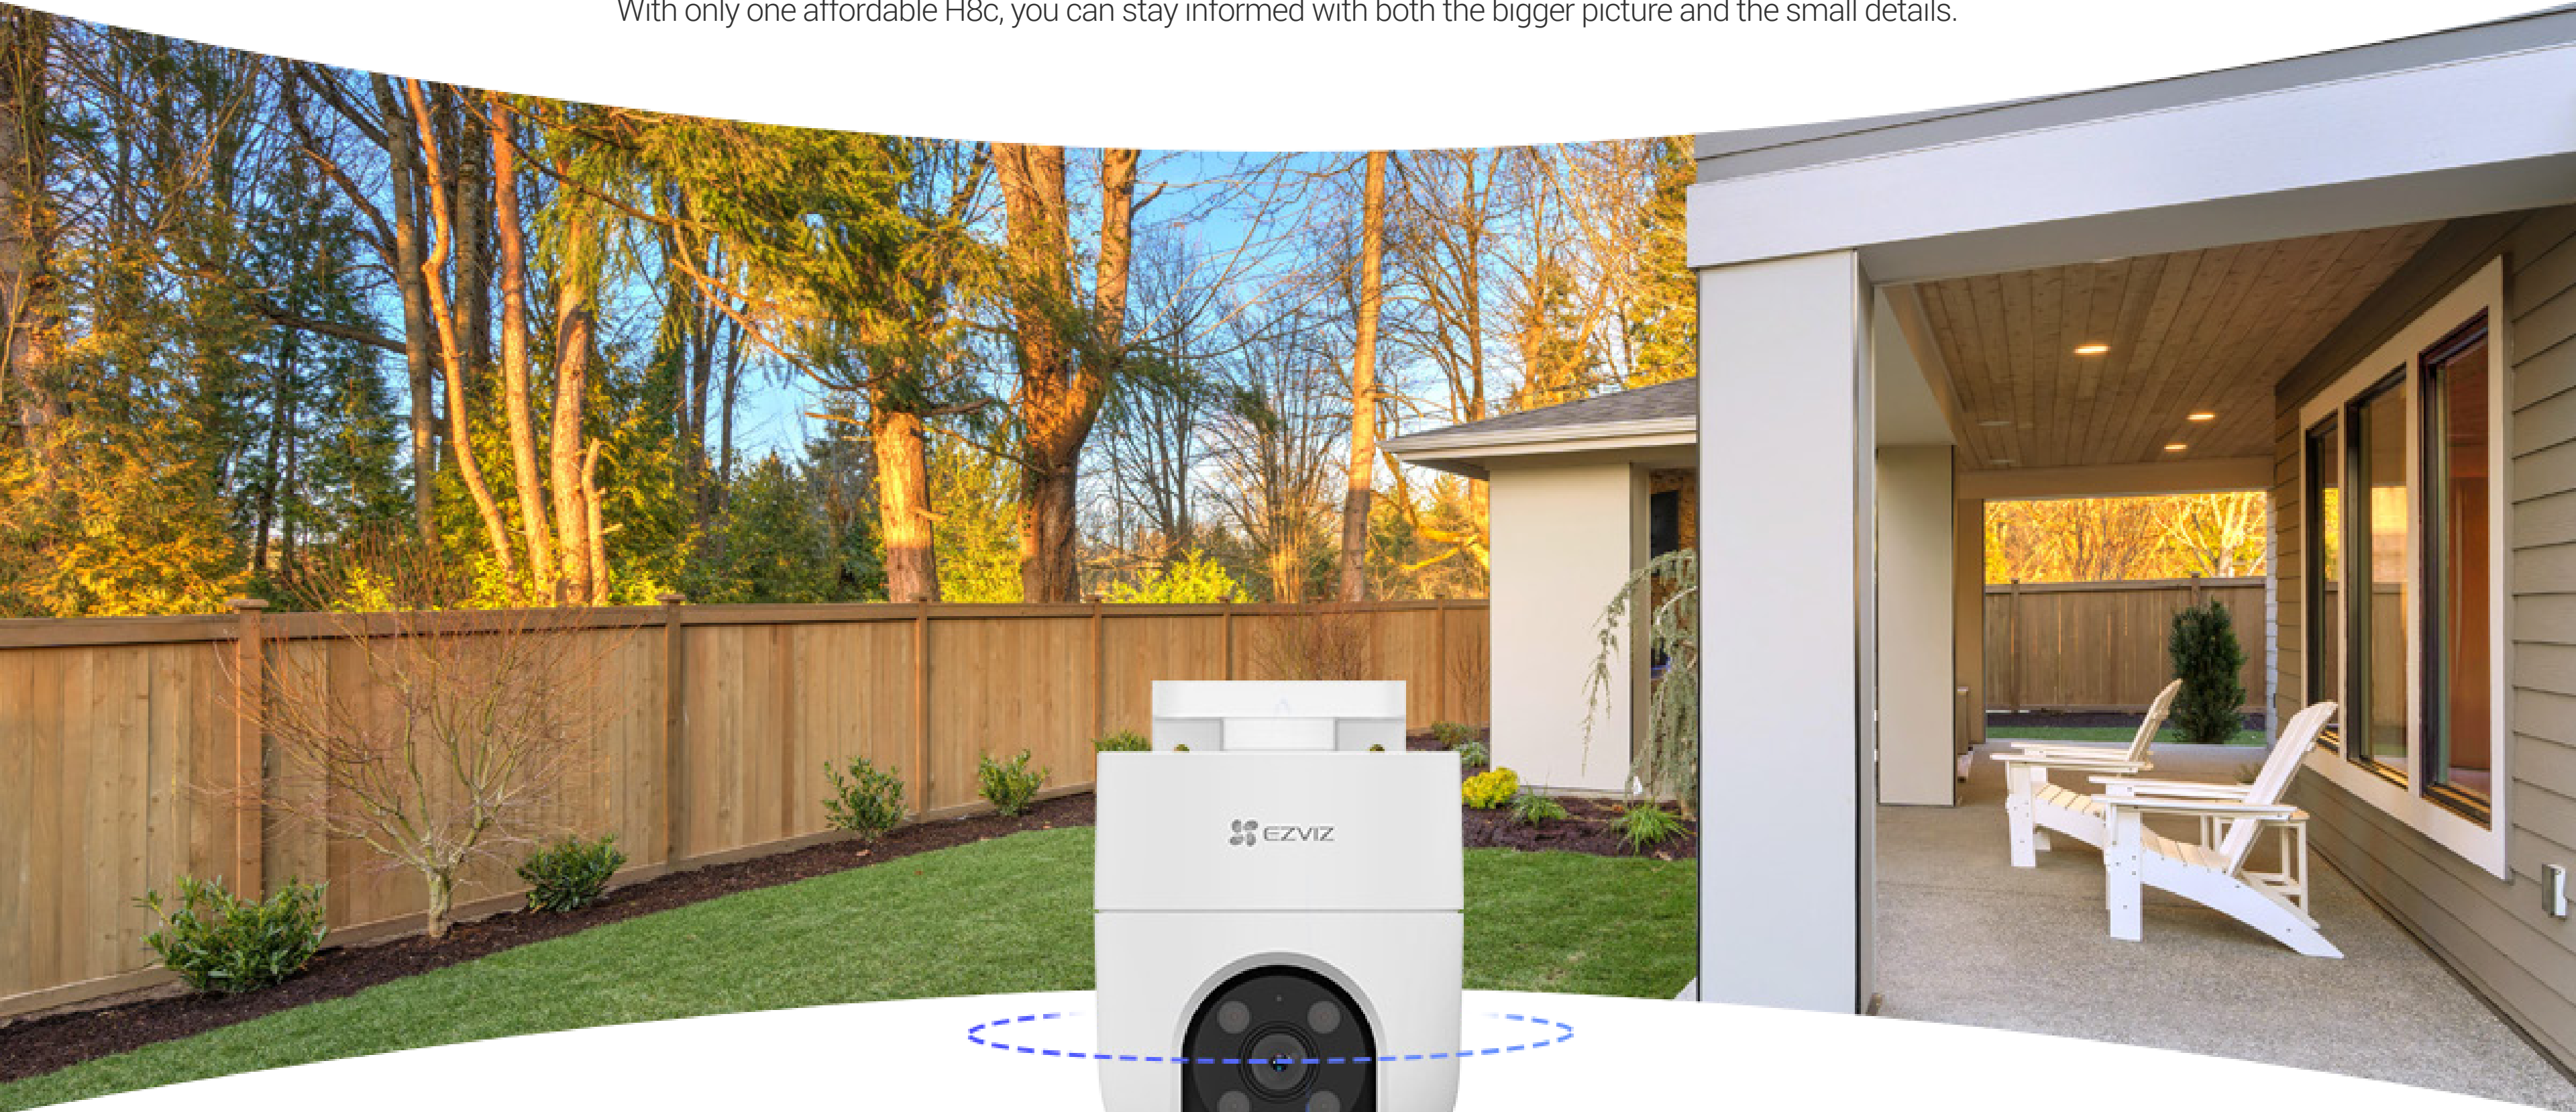

**1080P**

1080p Resolution

360° Panoramic Coverage

Color Night Vision

AI-Powered Human Shape Detection

Auto-Tracking

One-Click Return to Pre-Set Directions

Weatherproof Design

Active Defense with Siren and Strobe Light

Two-Way Talk

**H.265**

H.265 Video Technology

Smart Integration with Google Assistant & Amazon Alexa<sup>1</sup>

Supports MicroSD Card (Up to 512 GB) & EZVIZ CloudPlay Storage<sup>2</sup>

# Crisp, 360-degree vision means no gray areas

Can't get a wide enough picture with your current security camera? Hesitant about the huge investment on a multi-camera security system? The motorized H8c reduces blind spots in monitoring so you see every corner that matters. It renders sharp images in 1080p resolution, too. With only one affordable H8c, you can stay informed with both the bigger picture and the small details.