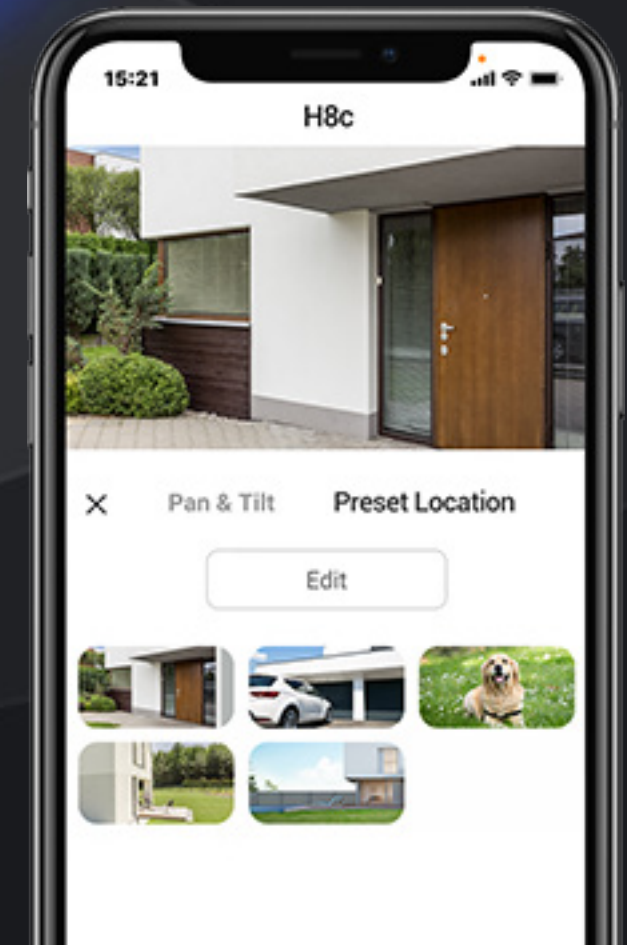

Pin down the spots that matter to you most

No matter how complicated the tracking is, the camera always knows its way back to your preferred viewing angle. You can pinpoint up to 12 angles via the EZVIZ App. Just click on your pre-set dots and the camera will automatically resume its place.

How can I help you?

You have a delivery

Hear and speak with visitors as if you were there

With the H8c, you can simply use your smartphone to hear and speak to a deliveryman, greet guests, or ask strangers to leave your property – even if you're not home.