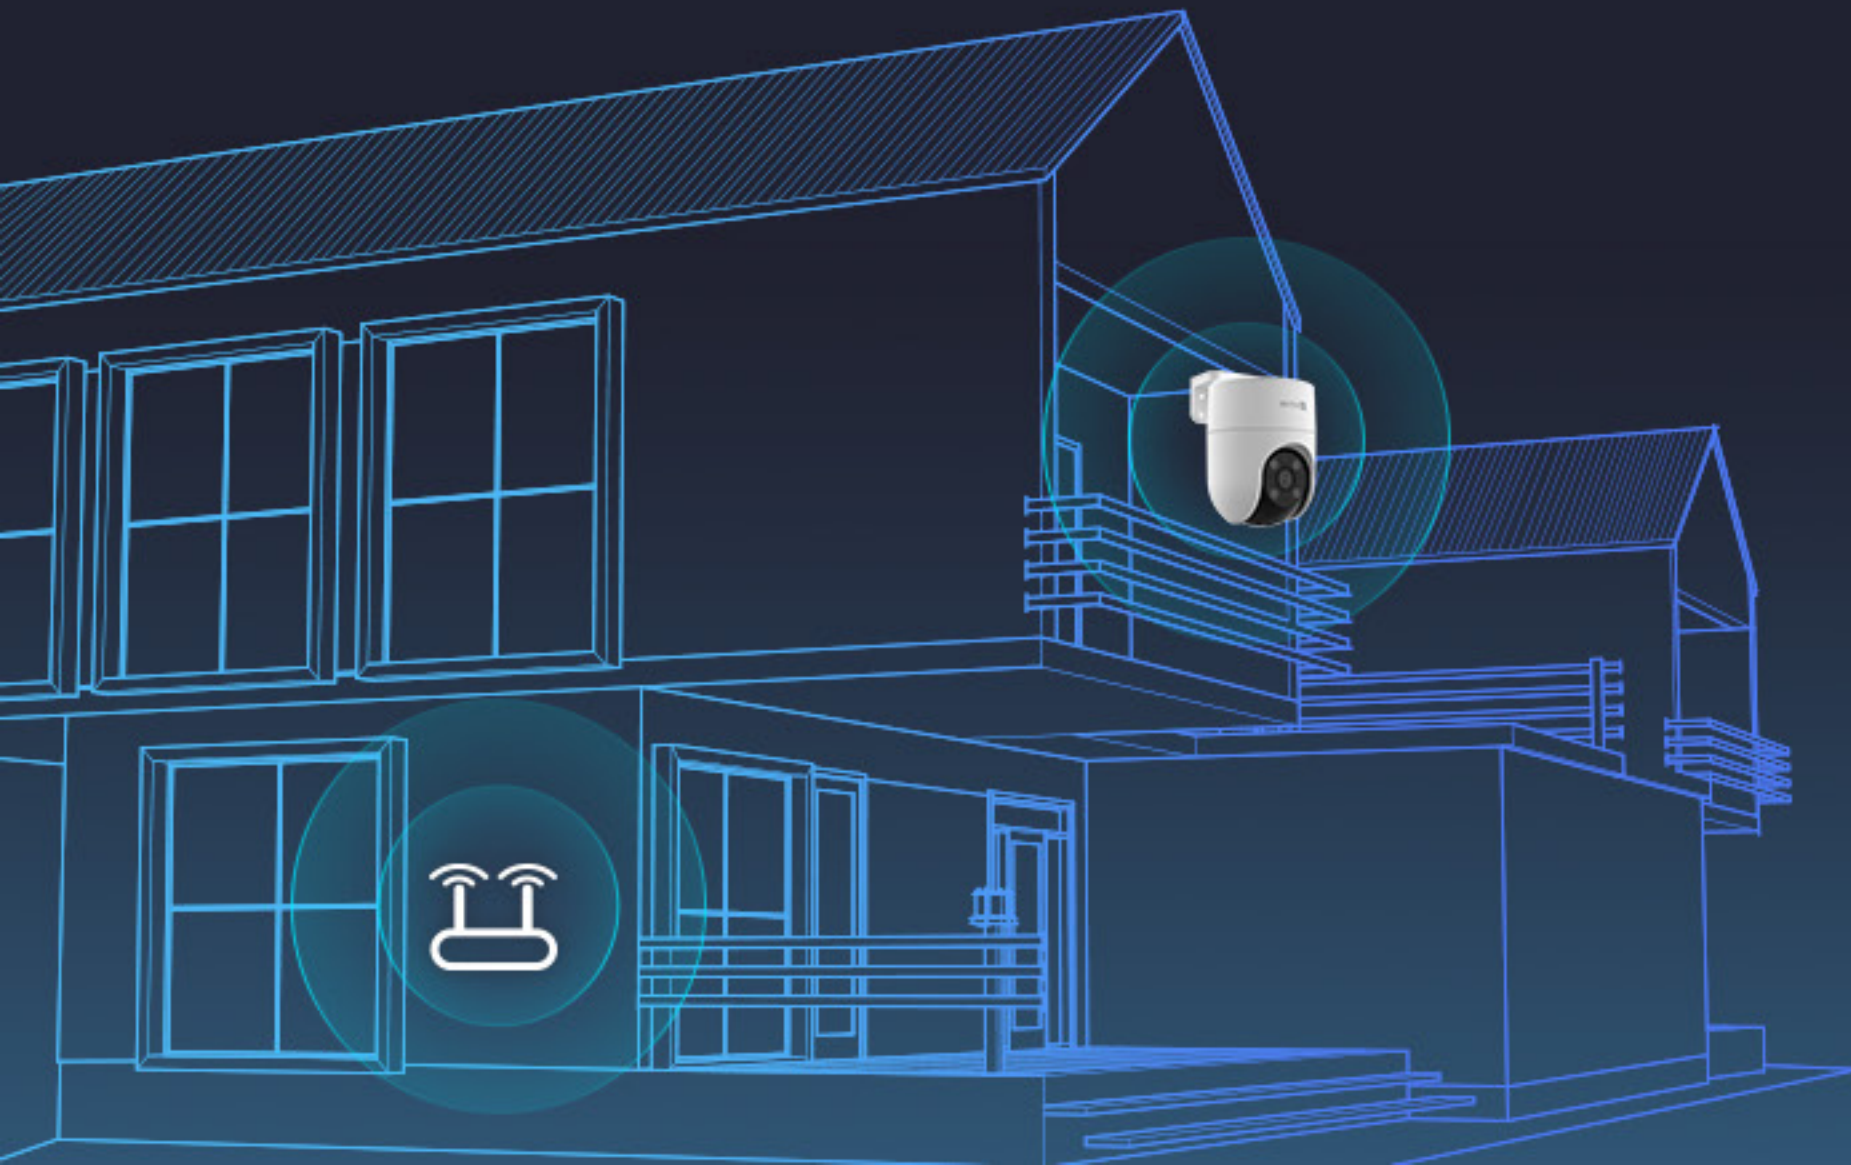

- **Black-and-white night vision**

If you don't want the lighting to disturb your neighbors, just go with the infrared night vision by changing on the EZVIZ App.

- **Smart night vision**

Or, let the camera decide. In smart mode, the camera will automatically light up the environment upon detection of human motion.

## Elegant design with reliable Wi-Fi connection

---

Compact in design to go under the eaves or on an exterior wall, the H8c comes equipped with high-performance, built-in dual antennas to ensure stable, strong camera connection.