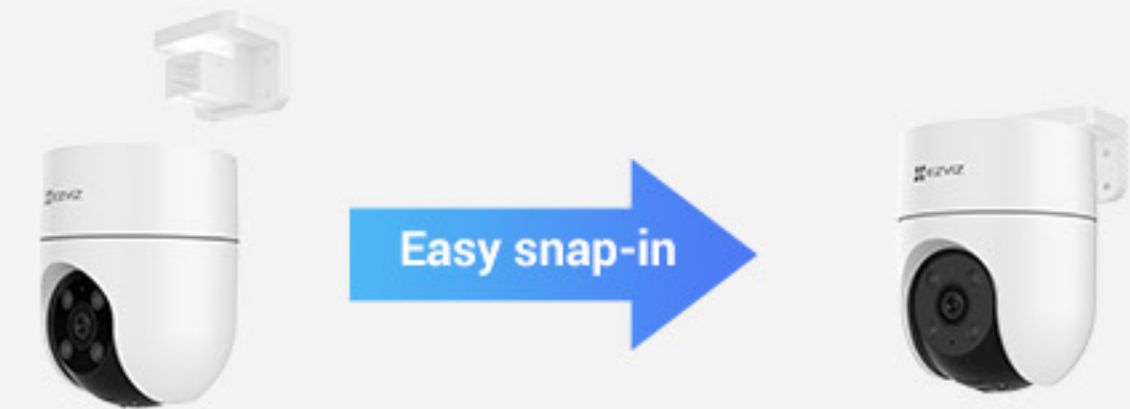

## Pan & Tilt Wi-Fi Camera

## Elegant design with reliable Wi-Fi connection

---

Compact in design to go under the eaves or on an exterior wall, the H8c comes equipped with high-performance, built-in dual antennas to ensure stable, strong camera connection.

## Sturdy and durable for everyday use

---

EZVIZ designed the H8c to bring simple, long-lasting, and worry-free protection to every family. Its weatherproof enclosure stands strong even in harsh weather.

## Detachable mount plate makes installation easy

---

The H8c facilitates the setup process. Its mounting base can be detached from the camera body to get installed first, eliminating the need to hold the whole camera in place while you search for the best installation spot.