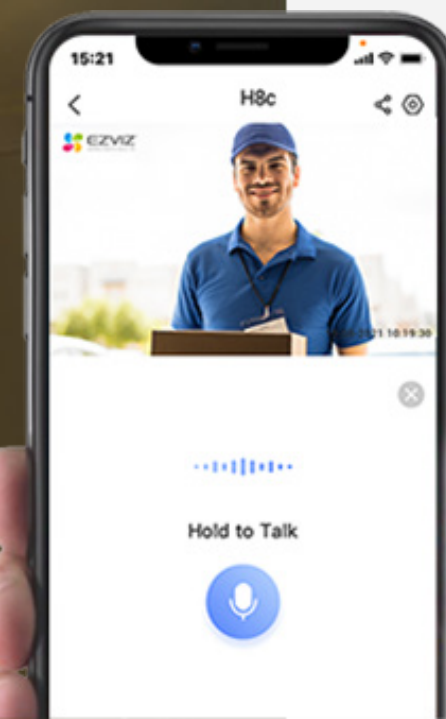

## Pin down the spots that matter to you most

No matter how complicated the tracking is, the camera always knows its way back to your preferred viewing angle. You can pinpoint up to 12 angles via the EZVIZ App. Just click on your pre-set dots and the camera will automatically resume its place.

## Hear and speak with visitors as if you were there

With the H8c, you can simply use your smartphone to hear and speak to a deliveryman, greet guests, or ask strangers to leave your property – even if you're not home.