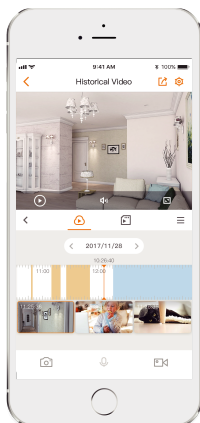

Full  Color

Bullet 2

Model: IPC-F22FEP/IPC-F22FEN

1080P H.265 Bullet Wi-Fi Camera

Bullet 2 delivers 2MP live monitoring with a choice of 2.8mm/3.6mm/6mm lens option, it supports four night vision modes for clear-as day clarity even in pitch dark. With IP67 certified, the camera can be used outdoors under different weather conditions. With built-in spotlight and 110dB security siren, Bullet 2 actively keeps unwelcome visitors away from what you care about.

1080P Full HD Video
See more than 720P

Human Detection
Quickly find human targets in you home

Smart Color Night Vision
Support four-mode night vision for clear-as day clarity even in pitch dark

Active Deterrence
Scare away unwelcome visitors with built-in spotlight and 110dB security siren

IP67
Weatherproof from dust and water

Two-way Talk
Real-time communicate with people at the camera

Diversified Storage
Supports NVR, Cloud Storage or Micro SD card (up to 256GB)

Alarm Notification
Sends instant motion-activated alerts to your mobile phone

Wi-Fi Connection
IEEE802.11b/g/n(2.4GHz)

Stay close with what you care

With Cloud service, you will have access to what you care as long as Internet is available. You can record daily or motion videos on Cloud and playback anytime anywhere.