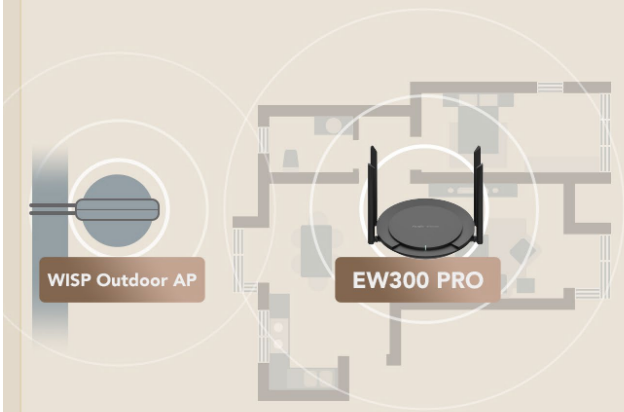

Highlight Features

WISP & Repeater Mode Supported

Newly-added WISP & Repeater mode can amplify Wi-Fi signals to wider range. Enjoy whole-room WiFi coverage and lag free network.

WISP Mode