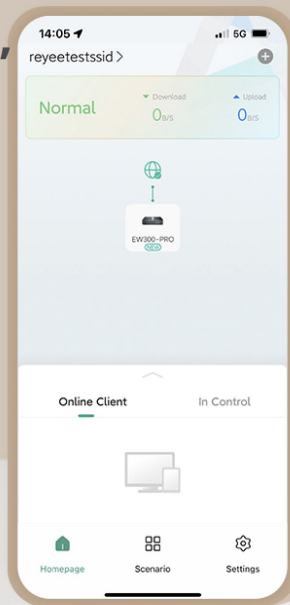

High Performing Wi-Fi 4 Home Router

Smart choice for your cozy family.
Best solution to fully utilize your Megabit bandwidth.

4 Megabit Ethernet Ports

300Mbps

802.11n

Stronger Signal than the Average

Equipped with signal amplifiers (FEM),
four 5dBi omnidirectional antennas guarantee you efficient and stable connections.

Highlight Features

WISP & Repeater Mode Supported

Newly-added WISP & Repeater mode can amplify Wi-Fi signals to wider range. Enjoy whole-room WiFi coverage and lag free network.

WISP Mode

Repeater Mode

Easy Configuration, Easy Life

Newbie-friendly configuration,
connect to the internet by a few clicks.

Highlight Features

The smartphone screen shows the following features:

- Scenario**
- Parental Control**: 2 device(s) online; 1 in control
- Guest Wi-Fi**: 1 device(s)
Open to all guests
- Eco Mode**: Enabled
- Smart Home**: 1 device(s)
- XPress**: Disabled
- Blacklist**: Disabled

Take Control of Your Home Network at Fingertips

Set up your home network in **Reyee Router App** in two minutes. More **Life-time Free** functions are waiting for you to Explore, Experience, Expect.

Remote Management Parental Control Guest Wi-Fi