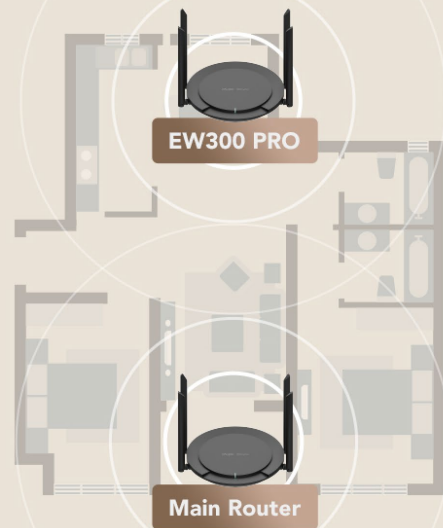

Repeater Mode