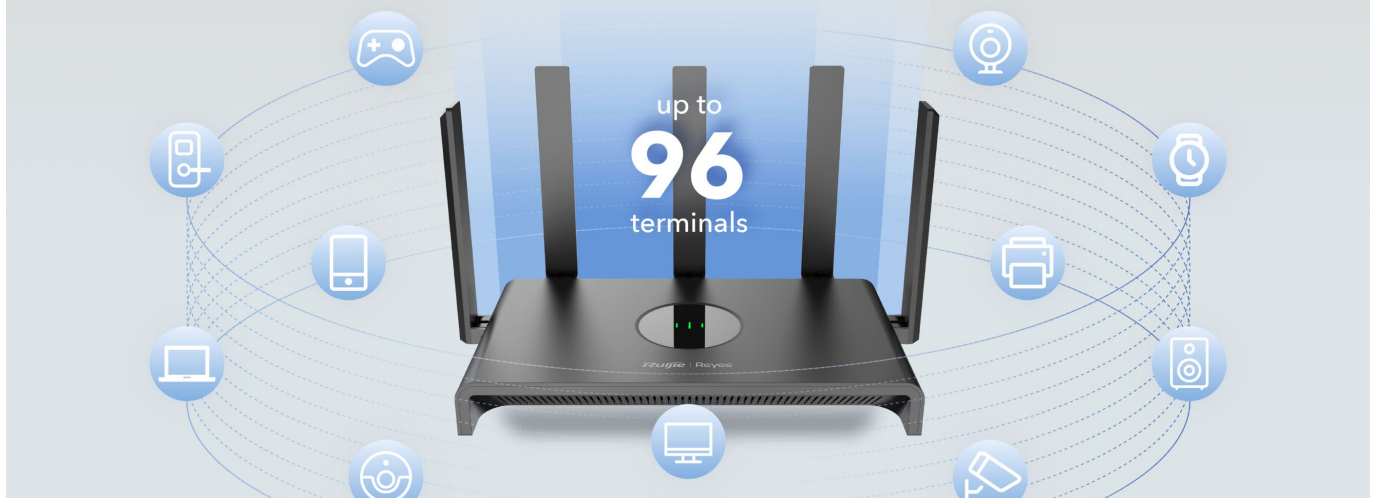

Highlight Features

RG-EW1300G

Superior Wi-Fi Performance for Entry-level Gigabit Network

It's our mission to provide you high-quality online moment.

4 Gigabit Ethernet ports

Dual-core hyper-threading CPU

802.11ac Wave2

1267 Mbps

AC1300 Dual Band WiFi Meets your Smooth Networks Needs

You can effortlessly connect multiple devices and enjoy seamless streaming using the dual 2.4GHz and 5GHz bands.

Concurrently Support Multiple Devices Connection

Dual-Band integration together with the MU-MIMO technology offer low interference and fast speed internet to up to 96 terminals simultaneously.

Highlight Features

The image shows the rear panel of a black Ruijie router. On the left, there are three Ethernet ports labeled 1, 2, and 3/PTV. On the right, there is a yellow WAN port, a DC power jack, a Reset button, and a Mesh button. Blue lines connect the WAN port to a label 'Gigabit LAN Port' and the three LAN ports to a label 'Gigabit WAN Ports'.

Gigabit Upgrade ! 10 x Faster !

Boasting Gigabit Ethernet ports, including 1 WAN and 4 LAN, this powerhouse router accelerates your internet up to a staggering 10 times faster than regular Ethernet connections.