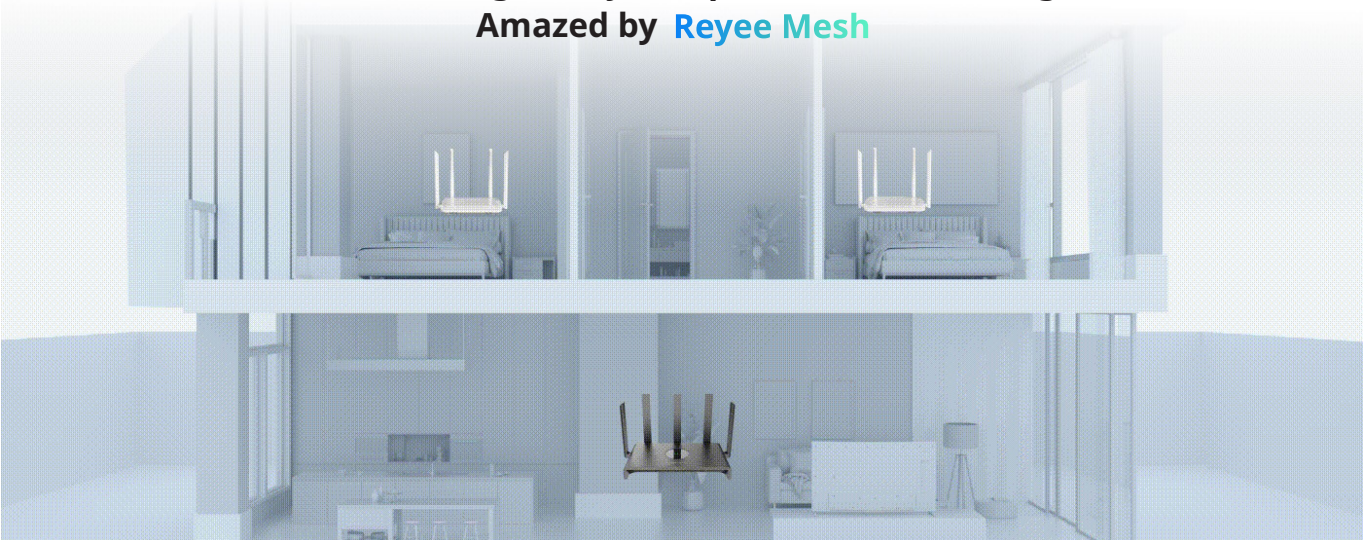

Highlight Features

The image shows the rear panel of a black Ruijie router. On the left, there are three Ethernet ports labeled 1, 2, and 3/PTV. On the right, there is a yellow WAN port, a DC power jack, a Reset button, and a Mesh button. Blue lines connect the WAN port to a label 'Gigabit LAN Port' and the three LAN ports to a label 'Gigabit WAN Ports'.

Gigabit Upgrade ! 10 x Faster !

Boasting Gigabit Ethernet ports, including 1 WAN and 4 LAN, this powerhouse router accelerates your internet up to a staggering 10 times faster than regular Ethernet connections.

Full Coverage, Easy Setup, Seamless Roaming Amazed by **Reyee Mesh**

Advanced functions make your network

Simpler

Safer

Agiler