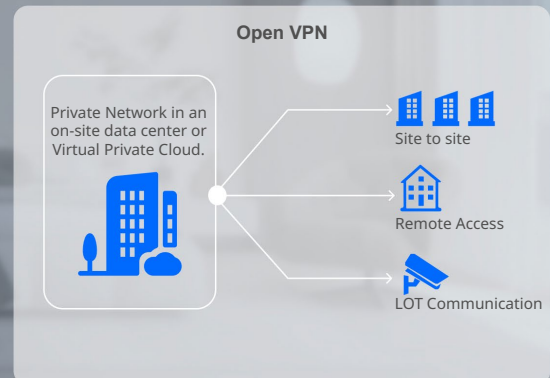

Gigabit Upgrade ! 10 x Faster !

Boasting Gigabit Ethernet ports, including 1 WAN and 4 LAN, this powerhouse router accelerates your internet up to a staggering 10 times faster than regular Ethernet connections.

Full Coverage, Easy Setup, Seamless Roaming Amazed by **Reyee Mesh**

Advanced functions make your network

Simpler

Safer

Agiler

Highlight Features

Advanced functions make your network

Simpler