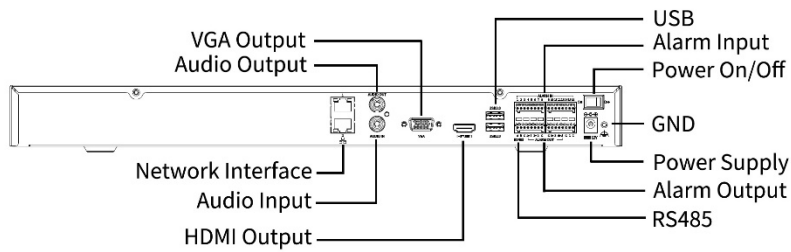

Rear Panel

Zhejiang Uniview Technologies Co., Ltd.

No. 369, Xietong Road, Xixing Sub-district, Binjiang District, Hangzhou City, 310051, Zhejiang Province, China

Email: overseasbusiness@uniview.com; globalsupport@uniview.com

<http://www.uniview.com>

©2023-2024 Zhejiang Uniview Technologies Co., Ltd. All rights reserved.

*Product specifications and availability are subject to change without notice.

*Despite our best efforts, technical or typographical errors may exist in this document. Uniview cannot be held responsible for any such errors and reserves the right to change the contents of this document without prior notice.