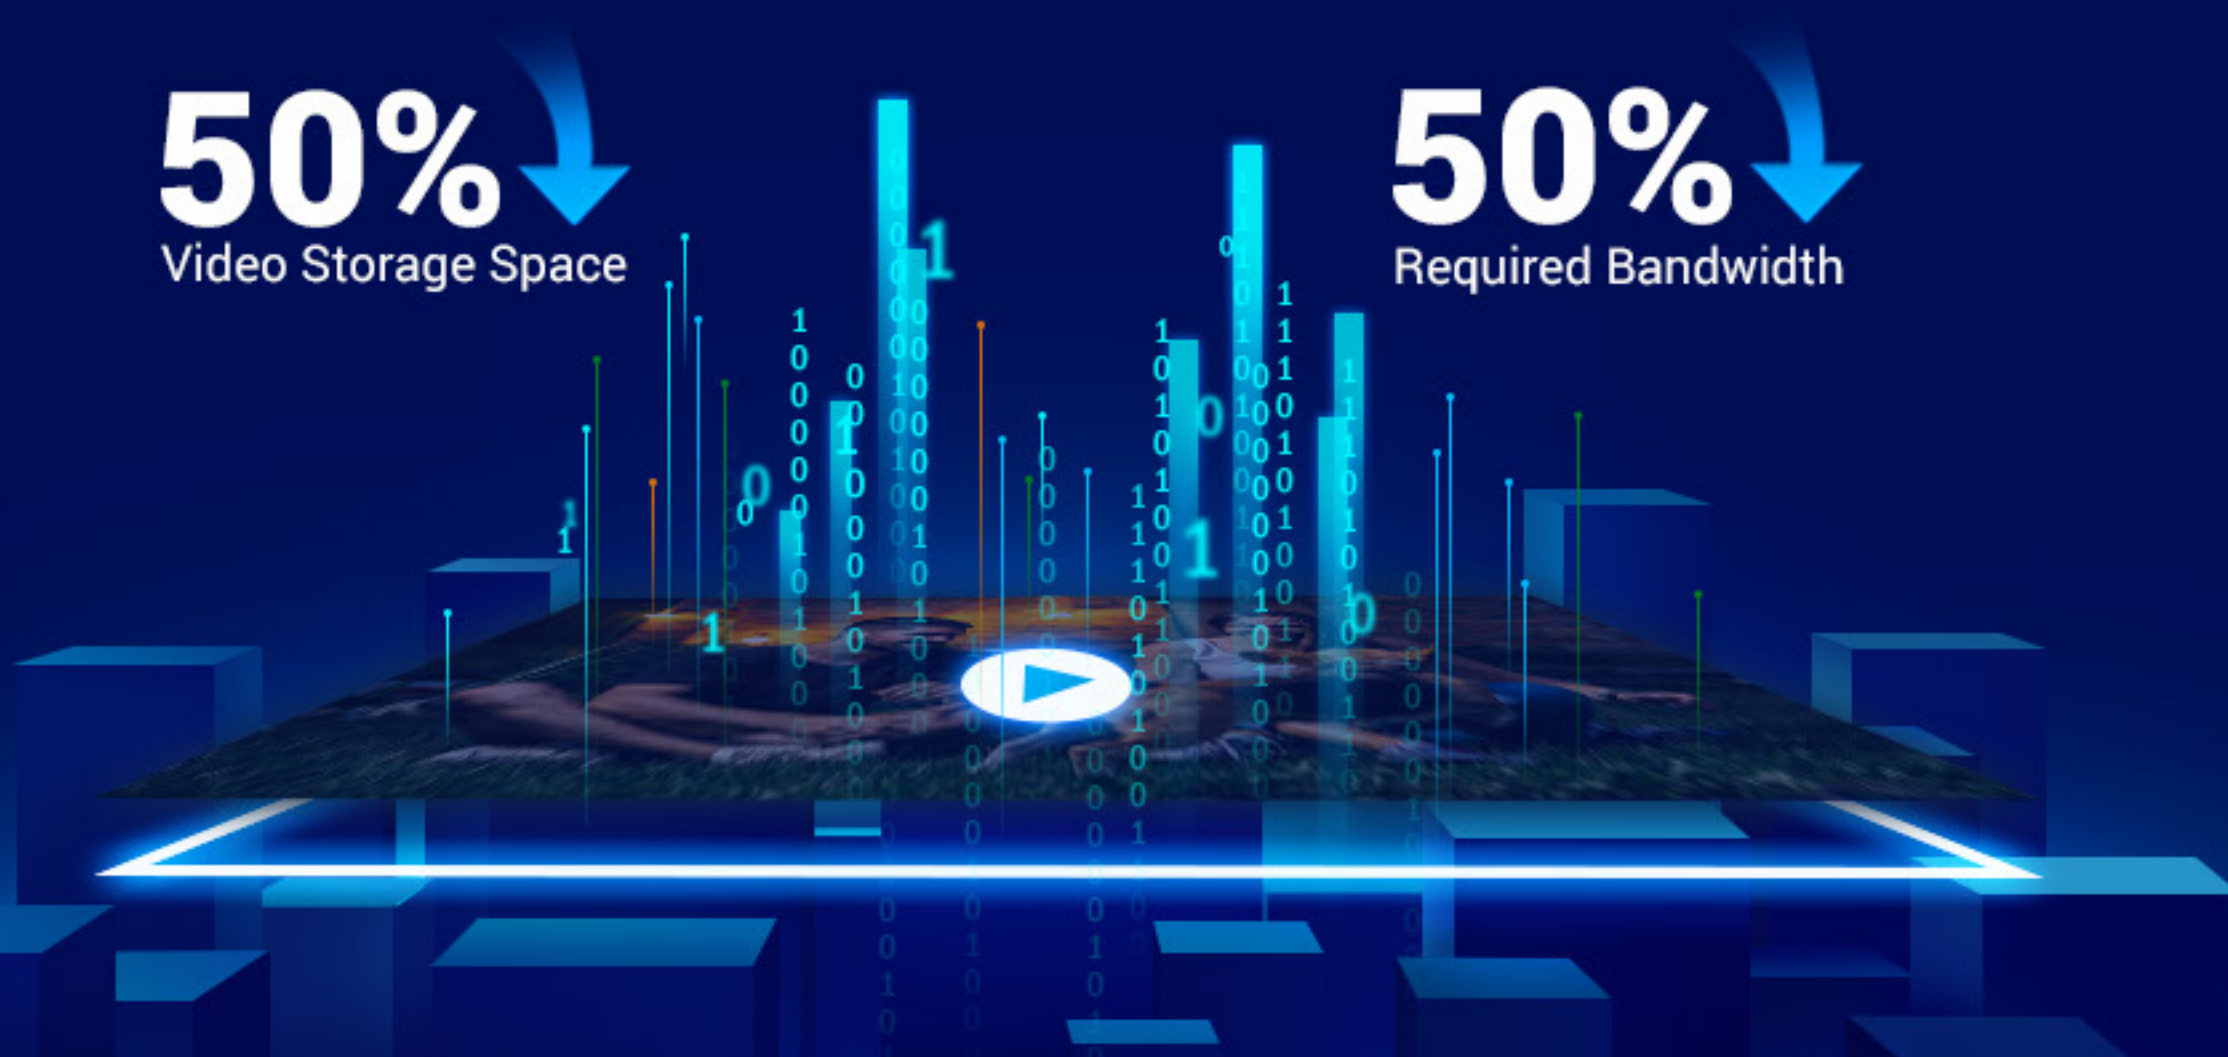

Enhanced viewing pleasure with smaller video files

Compared to the prevailing H.264 video compression technology, H.265 creates a more fluid viewing experience with recorded 2K videos. Meanwhile, you won't have to worry about large video files taking up too much of your storage space – H.265 technology reduces their sizes by up to 50%⁴.

50% ↓
Video Storage Space

50% ↓
Required Bandwidth