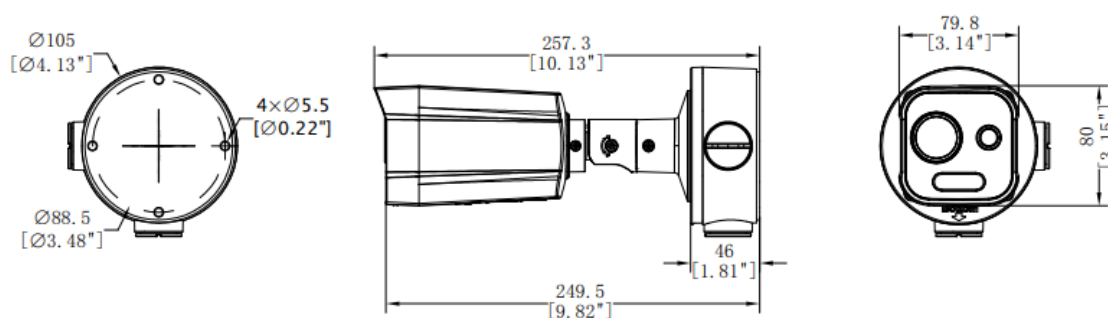

Unit:mm[Inch]

- **Accessory**
- **Included**