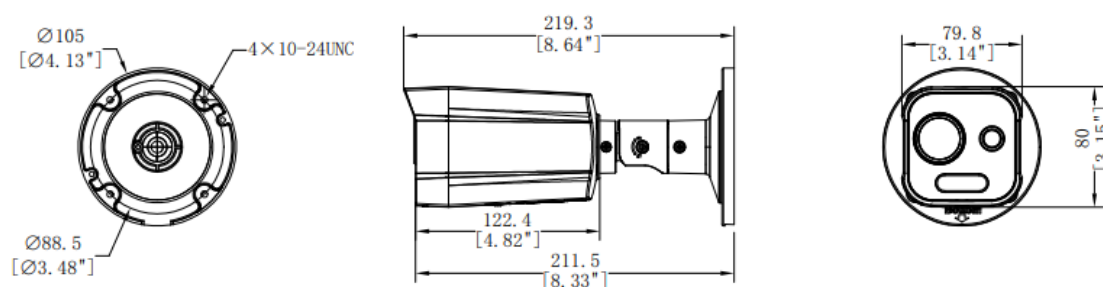

Power Supply	12 VDC $\pm$ 25%, ϕ 5.5 mm coaxial power plug PoE (802.3af, class 3)
Power Consumption	12 VDC $\pm$ 25%: 0.7 A, Max.8.5 W PoE (802.3af, class 3): 36 V to 57 V, 0.24 A to 0.15 A, Max. 8.5 W
Working Temperature/Humidity	Temperature: -40°C to 70°C (-40°F to 158°F) Humidity: 95% or less
Protection Level	IP67 Standard TVS 4000V lightning protection, surge protection, voltage transient protection IK10-rated housing
Dimensions	211.5 mm $\times$ 105 mm $\times$ 105 mm (8.32" $\times$ 4.13" $\times$ 4.13")
Weight	869.2 g (1.92 lb)

▪ Range Table

Temperature Measurement (Object: 1 x 1 m)	Temperature Measurement (Object: 0.2 x 0.2 m)	Fire Detection (Object: 0.2 $\times$ 0.2m)	Smoking Detection
39m	7.8m	31.2m	3.9m

▪ Available Model

DS-2TD2608-2/QA/FP

▪ Dimension

Unit:mm[Inch]