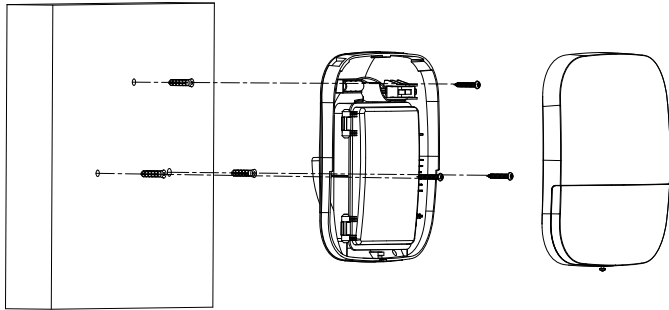

Ordering Information

Type	Model	Description
Wireless outdoor siren	DHI-ARA13-W2(868)	Wireless outdoor siren

Installation

Dimensions (mm[inch])