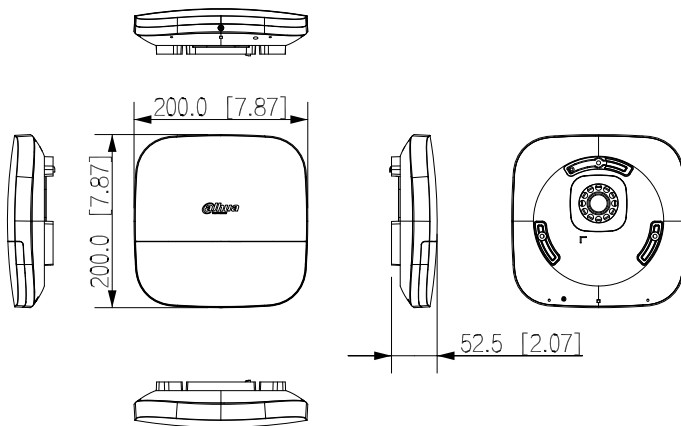

General

Power Supply Mode	Battery (default), 12 VDC
Battery Model	CR123A
Battery Life	4 CR123A batteries can be used for 3.4 years (if triggered fortnightly and the alarm sounds for 120 s each time with a battery efficiency of 80%)
Operating Temperature	–25 °C to +60 °C (–13 °F to +140 °F)
Operating Humidity	10%–90% (RH)
Product Dimensions	200 mm × 200 mm × 52.5 mm (7.87" × 7.87" × 2.07") (L × W × H)
Packaging Dimensions	255 mm × 239 mm × 64 mm (10.04" × 9.41" × 2.52") (L × W × H)
Net Weight	610 g (1.34 lb)
Gross Weight	920 g (2.03 lb)
Installation	Wall mount
Casing	PC + ABS
Protection	IP65
Certifications	CE

Ordering Information

Type	Model	Description
Wireless outdoor siren	DHI-ARA13-W2(868)	Wireless outdoor siren

Installation

Dimensions (mm[inch])

Application

Wireless Door Detector

Wireless PIR Detector

Wireless Keyfob