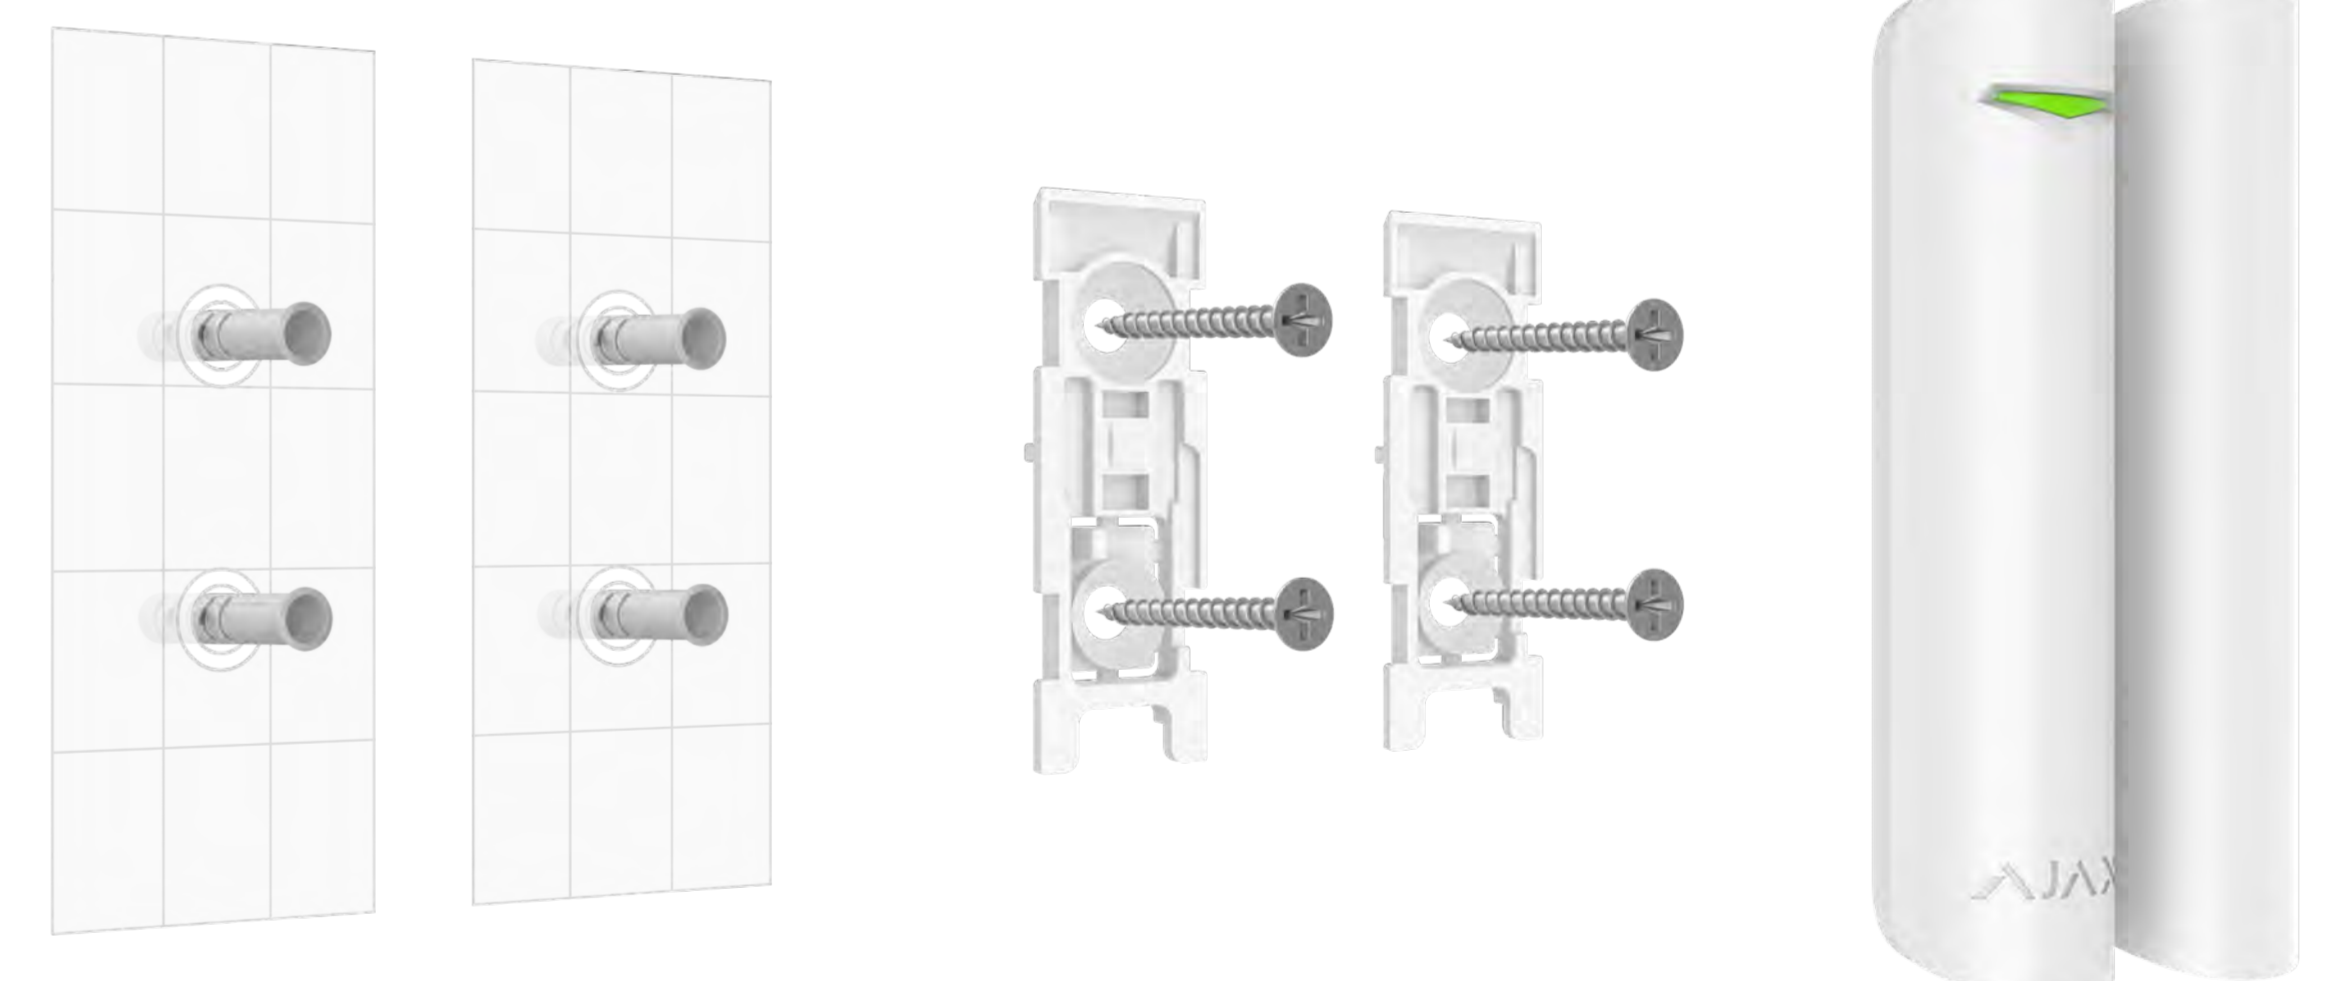

Baseline product line

DoorProtect Jeweller

Wireless opening detector.

Reliable opening detection

- The reed switch with a resource of 2,000,000 openings
- Protected against reed switch chattering
- Equipped with two magnets: small and big

Quick installation and setup

- Pairing with a hub via QR code
- Remote control and configuration in the app
- Effortless installation and maintenance

Additional features

- Additional NC input for connecting a third-party detector
- Chime feature: Ajax sirens make a special sound when the door is opening

Flawless autonomy

- Up to 7 years of operation
- Pre-installed battery
- Low battery warning

<p>Compliance</p> <p>EN 50131 (Grade 2) [PD 6662:2017] UL634, ULC/ORD-C634</p>	<p>Compatibility</p> <p>Hubs Hub (2G) Jeweller, Hub (4G) Jeweller, Hub Plus Jeweller, Hub 2 (2G) Jeweller, Hub 2 (4G) Jeweller, Hub 2 Plus Jeweller, Hub Hybrid (2G), Hub Hybrid (4G)</p> <p>Range extenders ReX, ReX 2</p>	<p>Communication with control panel</p> <p>Jeweller communication technology</p> <p>Frequency bands 866.0–866.5 MHz 868.0–868.6 MHz 868.7–869.2 MHz 905.0–926.5 MHz 915.85–926.5 MHz 921.0–922.0 MHz Depends on the region of sales.</p> <p>Jeweller communication range up to 1,200 m In an open space.</p>	<p>Opening detection</p> <p>Sensitive element 1 reed switch</p> <p>Third-party detector connection wired detector with the normally closed (NC) contact type</p>
<p>Power supply</p> <p>Battery 1 × CR123A Pre-installed.</p> <p>Battery life up to 7 years</p>	<p>Installation</p> <p>Operating temperature range from -10°C to +40°C</p> <p>Operating humidity up to 75%</p> <p>Protection class IP50</p>	<p>Enclosure</p> <p>Colour white black</p> <p>Dimensions Ø 20 × 90 mm</p> <p>Weight 29 g</p>	<p>Complete set</p> <p>DoorProtect Jeweller 2 magnets (small and big) 1 CR123A battery (pre-installed) SmartBracket mounting panel Installation kit 2-wire connector for third-party NC detector Quick start guide</p>