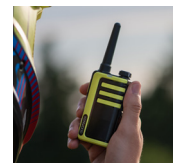

32 channels with QT/DQT selective calling

Up to 32 channels in the PMR446 frequency range can be set on the radio set. This enables the UBZ-LJ9 to contact all commercially available PMR446 radios sets. In addition, when QT/DQT selective calling is activated, only subscribers with the same signal tone can be received or contacted.