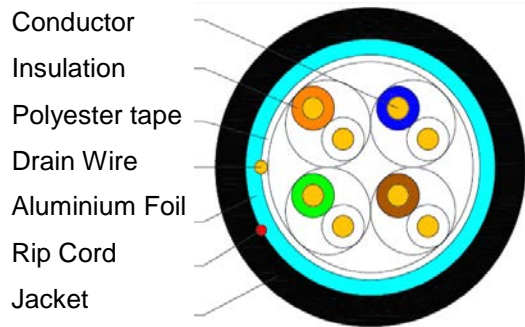

## WIREspeed Cable Solid F/UTP Cat5e Outdoor P-AIB00500

WIREspeed screened twisted pair solid CAT5e outdoor cable supports all voice, data and video protocols requiring Category 5e horizontal and backbone links including Gigabit Ethernet (1000BaseTX). This cable is compliant with ISO 11801, TIA/EIA 568B and EN 50173.

#### Conductor & Screen

Material	Solid Annealed Copper
Diameter	0.51 ±0.01 mm
Screen	Aluminium Foil
Drain Wire	0.4 mm Tinned Copper