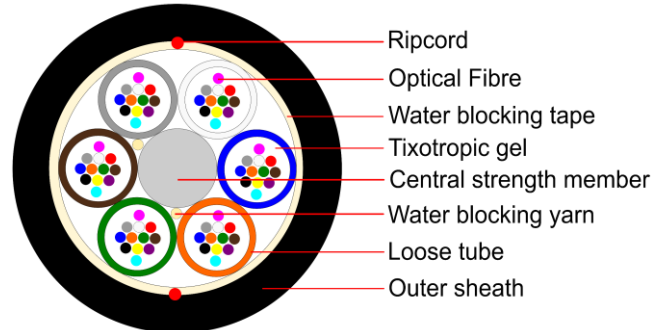

LIGHTspeed Cable Multi Mode Neo Heavy Duty Duct 4-48 Fibre

LIGHTspeed Neo Heavy Duty Duct optic fibre is strengthened by a thicker Glass reinforced plastic (GRP) strength member, suitable for a duct application.

Features

- Small diameter
- Thixotropic gel filled loose tubes protects fibre against expansion and contraction
- Excellent tensile, crush and bending resistance
- Optimised for 32 & 40mm sub-duct blow-in installation
- Excellent moisture barrier
- Polyethylene outer sheath contains carbon black for UV protection
- Non-metallic construction ensures lightning immunity

Application

- Designed for long and short haul applications
- Suitable for duct installations

Cable Structure

- GRP centre strength member
- Thixotropic jelly filled loose tube design
- Cable core sheathed with HDPE
- Ripcords laid beneath the inner sheath
- Water blocking yarns and tape are applied for cable core water ingress protection

Colour code for Fibre and Tube

1	2	3	4	5	6	7	8	9	10	11	12
Blue	Orange	Green	Brown	Grey	White	Red	Black	Yellow	Violet	Pink	Aqua

Ordering Information

Product Code	Description
MEGALSCMDHDN004	LIGHTspeed Cable Multi Mode Neo Heavy Duty Duct 4 Fibre
MEGALSCMDHDN008	LIGHTspeed Cable Multi Mode Neo Heavy Duty Duct 8 Fibre
MEGALSCMDHDN012	LIGHTspeed Cable Multi Mode Neo Heavy Duty Duct 12 Fibre
MEGALSCMDHDN024	LIGHTspeed Cable Multi Mode Neo Heavy Duty Duct 24 Fibre
MEGALSCMDHDN048	LIGHTspeed Cable Multi Mode Neo Heavy Duty Duct 48 Fibre