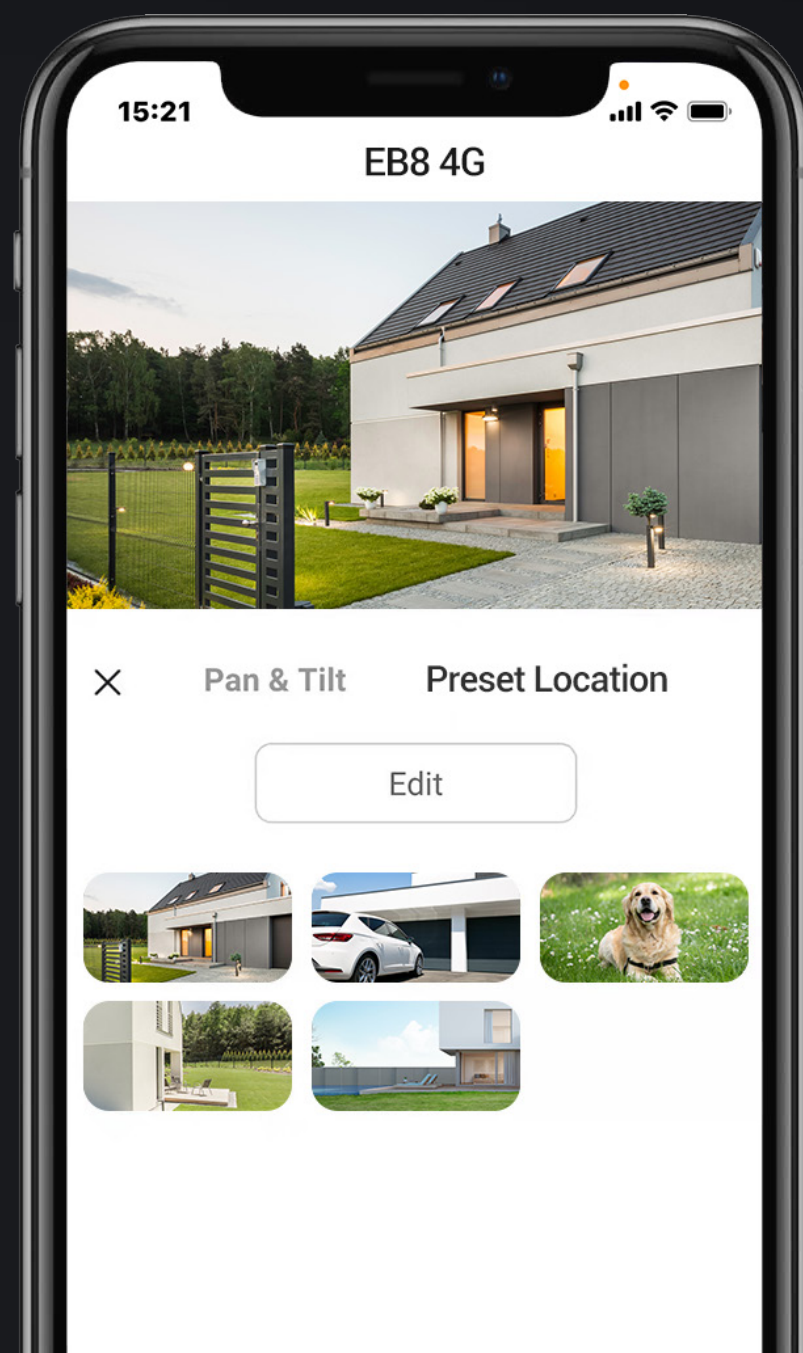

A sharp, smart eye that goes around your property

01 Smarter detections for essential activities

The EB8 4G is designed to provide smart notifications on detected activities. You can set the camera to detect all kinds of motion – including running animals – or enable the smart human motion feature to auto-track human activities.

 Smart Human Motion Detection

 Auto-Tracking

 Customizable Detection Zones

FREE No Subscription Fee

02 360° plus 2K, for far less blind spots

A bigger space needs a wider view, and that's where the EB8 4G comes in handy. It can pan and tilt to take in a 360-degree field-of-view, and render details in 2K resolution to capture crucial moments clearly.

03 One click return to the preset location

No matter how complicated the tracking is, the camera always knows its way back to your preferred viewing angle. You can pinpoint up to 12 angles via the EZVIZ App. Just click on your pre-set dots and the camera will automatically resume its place.

See every detail in color, from day to night

Black-and-white images are now history. The EB8 4G uses its built-in spotlight to restore the colorful beauty of its natural surroundings, even when it's late at night. It would be very difficult to sneak in under the cover of darkness with the EB8 standing guard.