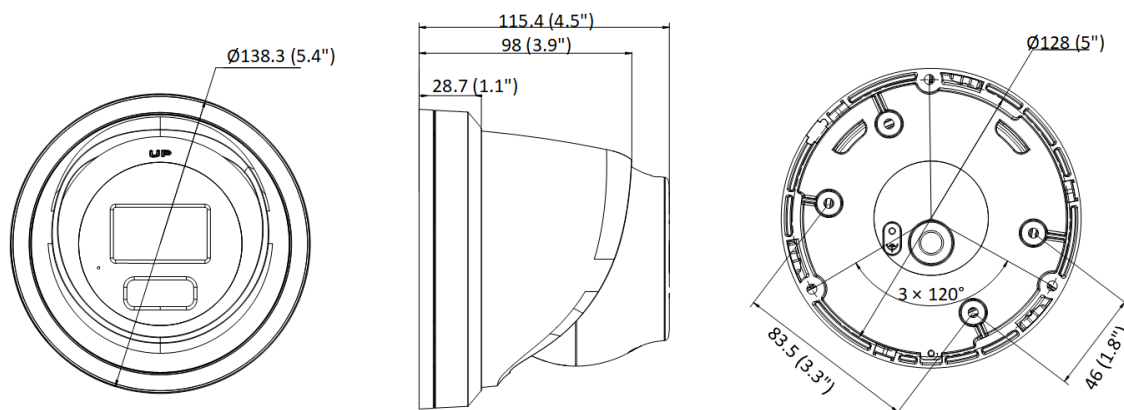

| General | |
|----------------------------------|---|
| Power | 12 VDC \pm 25%, 0.6 A, max. 7.2 W, \varnothing 5.5 mm coaxial power plug, reverse polarity protection, PoE: IEEE 802.3af, Class 3, max. 9 W |
| Material | Cover: Metal, main body: Metal |
| Dimension | \varnothing 138.3 mm \times 115.4 mm (\varnothing 5.4" \times 4.5") |
| Package Dimension | 170 mm \times 170 mm \times 160 mm (6.7" \times 6.7" \times 6.3") |
| Weight | Approx. 550 g (1.2 lb.) |
| With Package Weight | Approx. 800 g (1.8 lb.) |
| Storage Conditions | -30 °C to 60 °C (-22 °F to 140 °F). Humidity 95% or less (non-condensing) |
| General Function | Heartbeat, mirror, flash log, password reset via email, pixel counter, anti-banding |
| Language | 33 languages English, Russian, Estonian, Bulgarian, Hungarian, Greek, German, Italian, Czech, Slovak, French, Polish, Dutch, Portuguese, Spanish, Romanian, Danish, Swedish, Norwegian, Finnish, Croatian, Slovenian, Serbian, Turkish, Korean, Traditional Chinese, Thai, Vietnamese, Japanese, Latvian, Lithuanian, Portuguese (Brazil), Ukrainian |
| Startup and Operating Conditions | -30 °C to 60 °C (-22 °F to 140 °F). Humidity 95% or less (non-condensing) |
| Approval | |
| EMC | CE-EMC: EN 55032:2015+A1:2020, EN 50130-4:2011+A1:2014, EN IEC 61000-3-2:2019+A1:2021, EN 61000-3-3:2013+A1:2019+A2:2021 |
| Safety | UL: UL 62368-1, CB: IEC 62368-1: 2014+A11, CE-LVD: EN 62368-1: 2014/A11: 2017 |
| Environment | CE-RoHS: 2011/65/EU |
| Protection | IP67: IEC 60529-2013 |

▪ Available Model

DS-2CD2346G2H-I(2.8mm)

DS-2CD2346G2H-I(4mm)

DS-2CD2346G2H-IU(2.8mm)

DS-2CD2346G2H-IU(4mm)

DS-2CD2346G2H-IU(2.8mm)/Black

▪ Dimension

Unit: mm (inch)