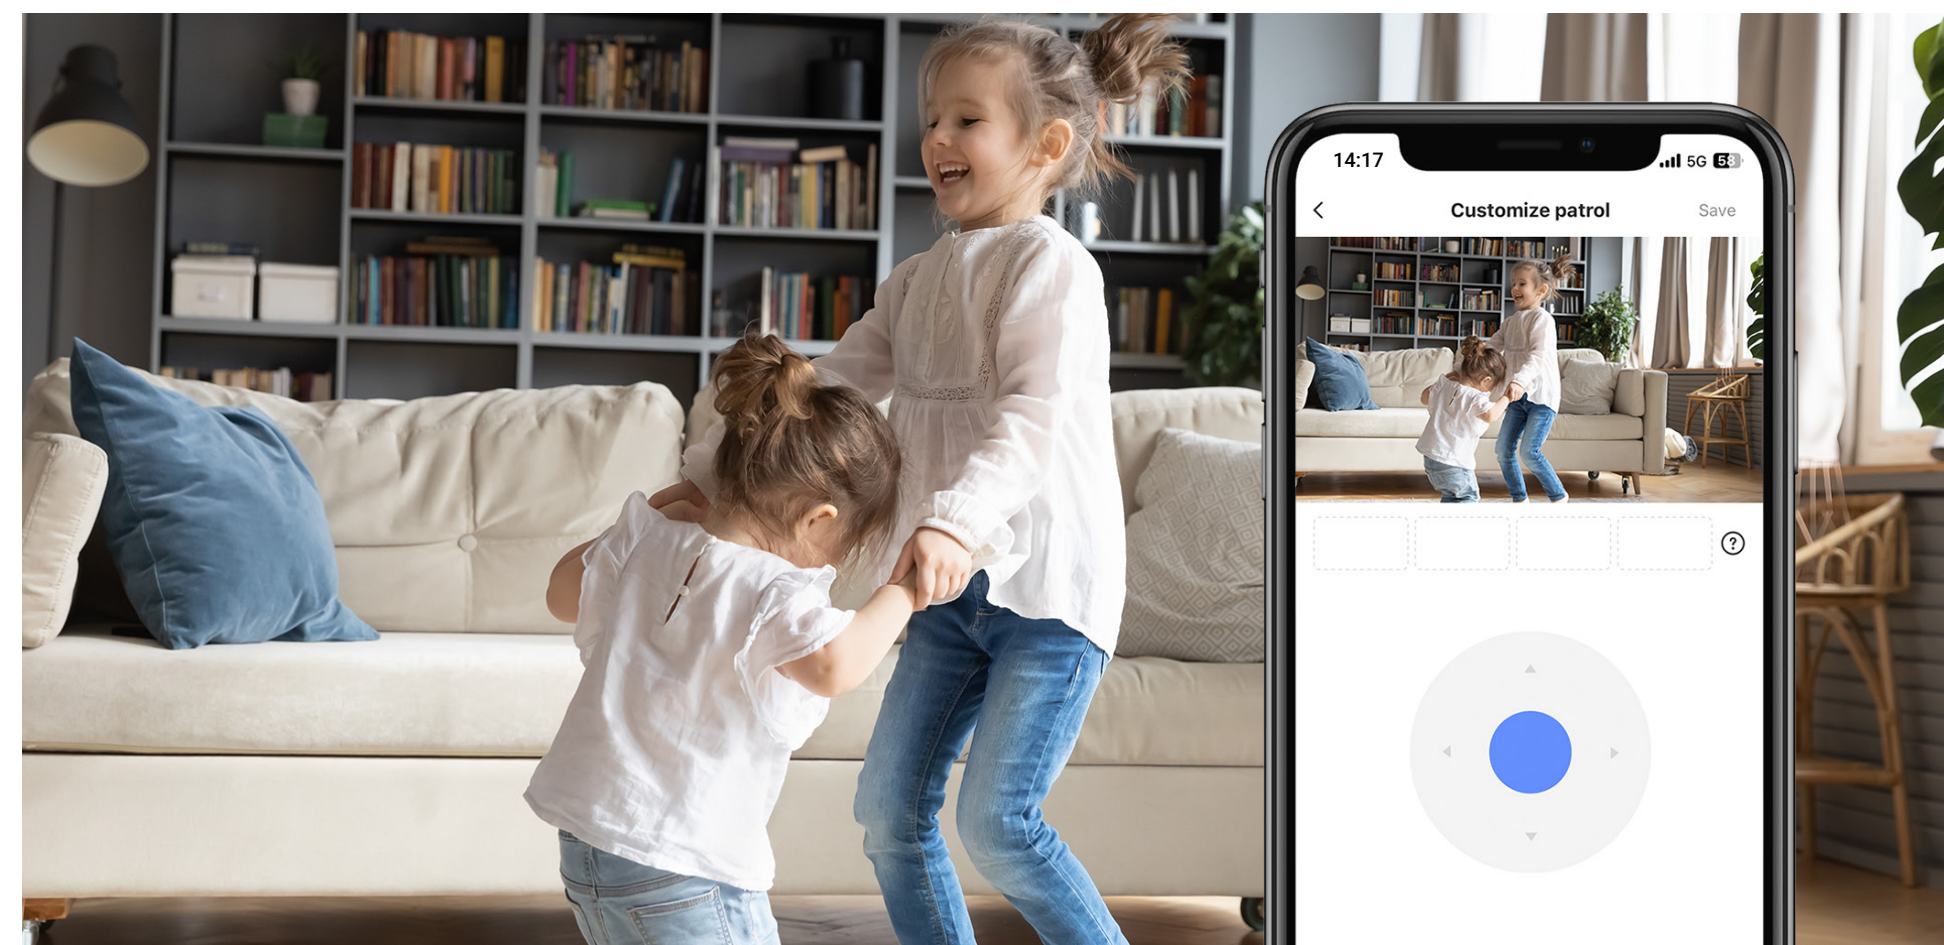

H6c Pro **3K** Type-C

Pan & Tilt Smart Home Camera

Fully-covered protection with added smartness

The latest H6c Pro makes your indoor security easier and smarter with less hassle. Ensuring nothing left behind, the camera auto-rotates to cover more details with its 3K lens. With unrivaled responsiveness upon human motion and loud noise, the camera further leaps forward for the future of automation. In addition to advanced security functionality, it also innovatively introduces a touch call button to keep you connected to your family.

Overall Patrol

Pan horizontally

Customize Patrol

Follow the order of pre-set points (Up to 4 points)

Get the notifications that matter

A lot of activities go on inside your home. Don't want to get alerted repeatedly when your curtains flutter in the wind? The H6c Pro is smart enough to identify human activities in particular. You can choose to get alerted only when somebody is detected on camera.

Smart enough to detect, zoom, and follow

The camera can automatically zoom in up to 4 times to follow a moving person so you see details and get the whole picture at the same time. You can always enable the AI option to detect and track specifically human movements.

It takes care of the whole family

It's important to know if you're needed by your loved ones. The camera alerts you if the noise level suddenly changes – whether your baby cries or a siren blares. In addition, they can contact you from the camera's side by simply tapping the call button - one of the easiest way to make a video call.