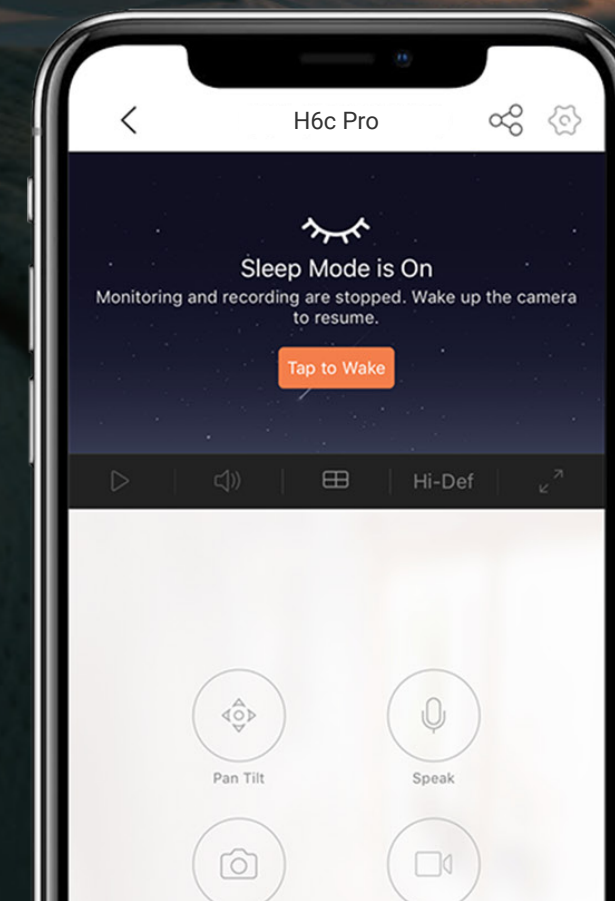

TLS
Data Transmission
Encryption

AES-128
Data Encryption