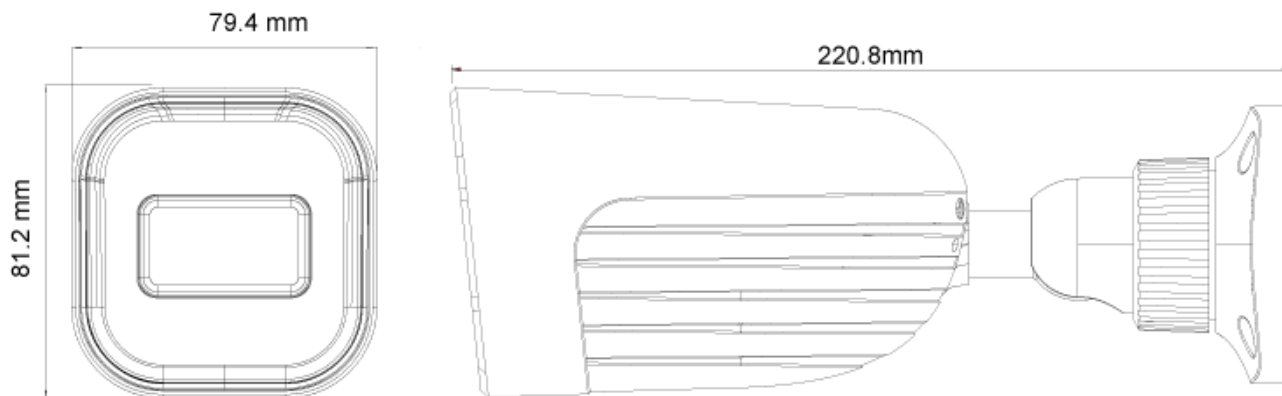

DIMENSIONS

ACCESSORIES

PR-JB12IP66

PR-JB12IP64