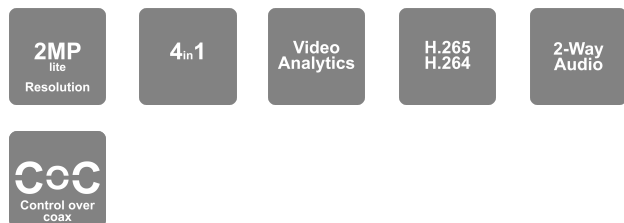

## DVR

Provision-ISR DVRs feature the advanced H.264-H265 video compression format for maximum video quality alongside minimum storage volume. Their Dynamic Hybrid function allows installers to decide how the analog channels will work according to the installation needs, making this installation totally dynamic.

## 16CH "4 In 1" + 2CH IP Dynamic Hybrid DVR

Provision-ISR SH-16200A5N-2L(MM) is a high-quality dynamic hybrid digital video recorder obtainable in an elegant mini metal case. This technology allows users to add advanced IP cameras alongside analog ones and enjoy high-quality images and other advanced features available on IP cameras only. The recorder supports Provision-ISR Standard Video Analytics (Pixel Based).

### Video Input:

- 16CH Standard BNC + 2CH IP