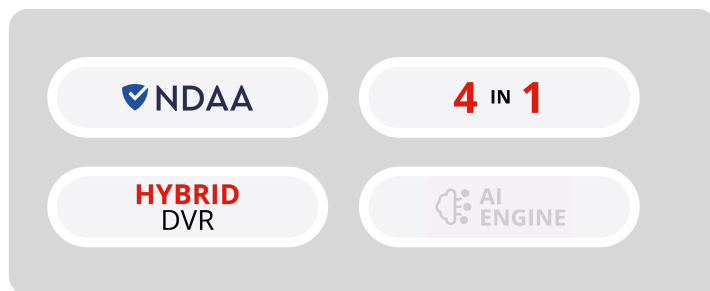

## DVR

Provision-ISR DVRs feature the advanced H.264-H265 video compression format for maximum video quality alongside minimum storage volume. Their Dynamic Hybrid function allows installers to decide how the analog channels will work according to the installation needs, making this installation totally dynamic.

## 16CH "4 In 1" + 2CH IP Dynamic Hybrid DVR

Provision-ISR SH-16200A5N-2L(MM) is a high-quality dynamic hybrid digital video recorder obtainable in an elegant mini metal case. This technology allows users to add advanced IP cameras alongside analog ones and enjoy high-quality images and other advanced features available on IP cameras only. The recorder supports Provision-ISR Standard Video Analytics (Pixel Based).