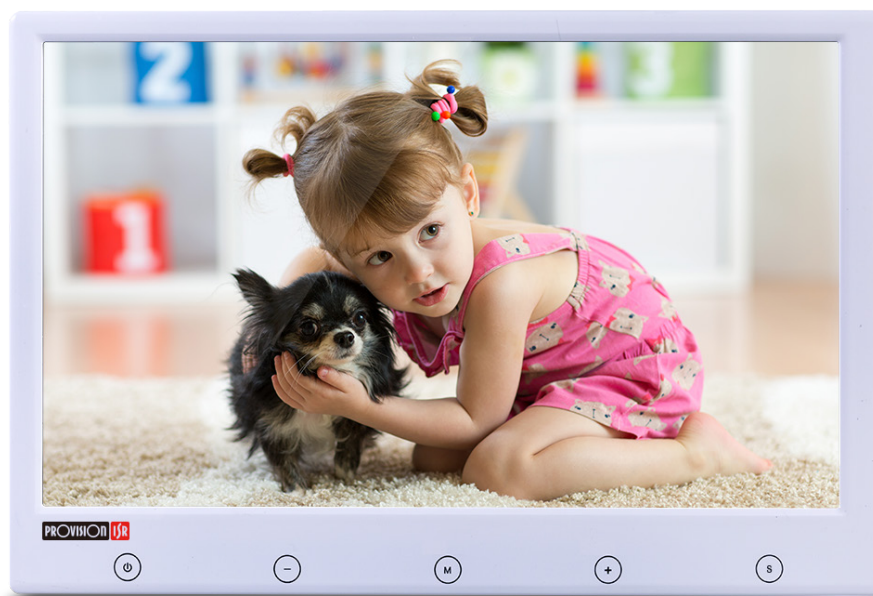

Surveillance Monitors

Provision-ISR's exceptionally durable monitors are ideal for private home monitoring needs 24 hours a day, 7 days a week – featuring professional displays and brilliant image clarity.

The high performance, long-term reliability, and flexible connectivity make our security monitors better meet the diverse necessities of any CCTV monitoring environment.

Now you can see!

PR-IPS10-W

Screen Size	10" TFT Screen
Resolution	1024x600
TV System	PAL / NTSC
Power Supply	DC 12V, 1A
Video Input	1VP-P, 75Ohm
Inputs	AV1, AV2, VGA, HDMI, Power
Work Temperature	-10°C ~ 60°C
Viewing Angle	85° (All Directions)
Contrast Ratio	300:1
Brightness	350CD/m2
Weight	1.2Kg
Dimension	250W x 163H x 16D mm