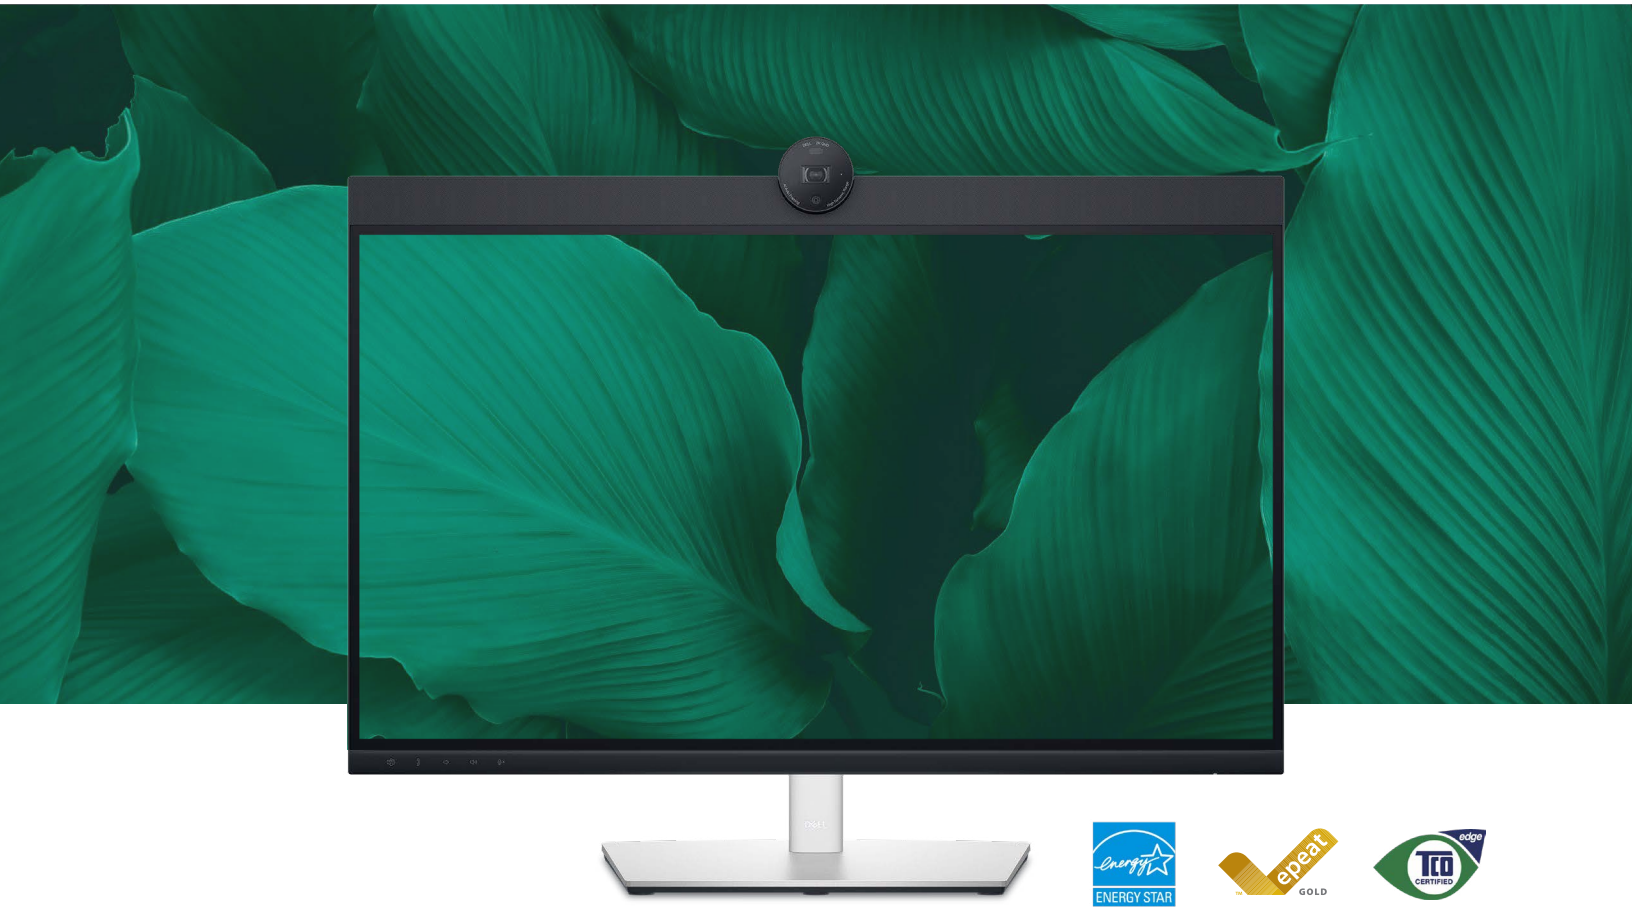

Sustainability on Dell Monitors

Environmental standards

Dell monitor uses 85% PCR (Post-consumer Recyclable) plastic and 90% recycled aluminum in the design¹ and meets the latest environmental standards such as ENERGY STAR®, and TCO Certified Edge, and is EPEAT® Gold² registered.

Eco-conscious packaging

Dell monitors ship in boxes made with 100% renewable content that is also 100% recyclable.³

Energy conservation

Save energy with PowerNap⁴, a feature that dims or puts your monitor to sleep when it's not in use.

1 By weight of the total weight of plastic parts in product. Excludes printed circuit boards, labels, cables, connectors, electronic components, optical components, ESD components, EMI components adhesives, and coatings.
2 EPEAT registered where applicable. EPEAT registration varies by country. See www.epeat.net for registration status by country.
3 Applies to all Dell monitors launched since 2023. Made from FSC mix sources which is a mix of materials from FSC certified forests, recycled content and/or FSC controlled wood. Based on internal analysis, August 2023.
4 Enabled by Dell Display Manager