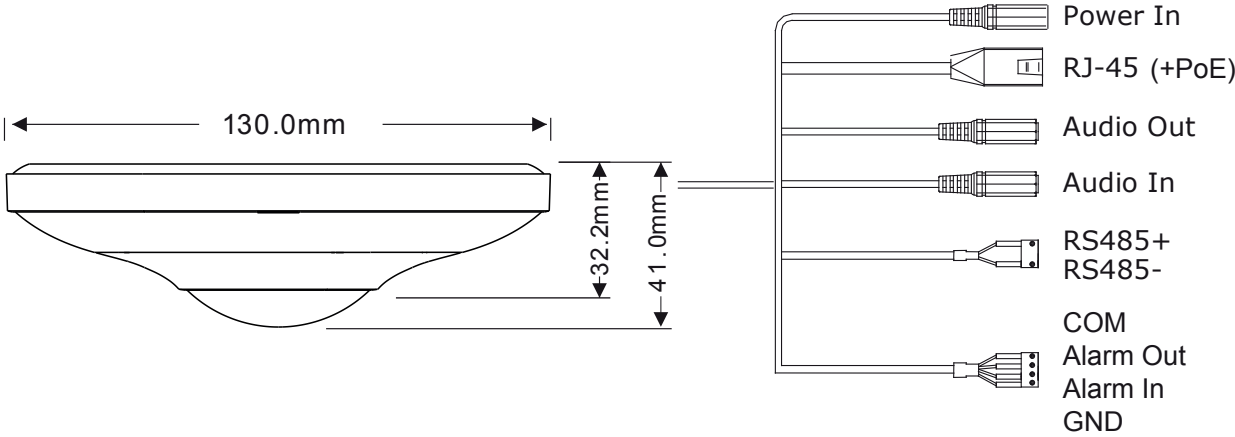

DIMENSIONS

ACCESSORIES

PR-B50JB