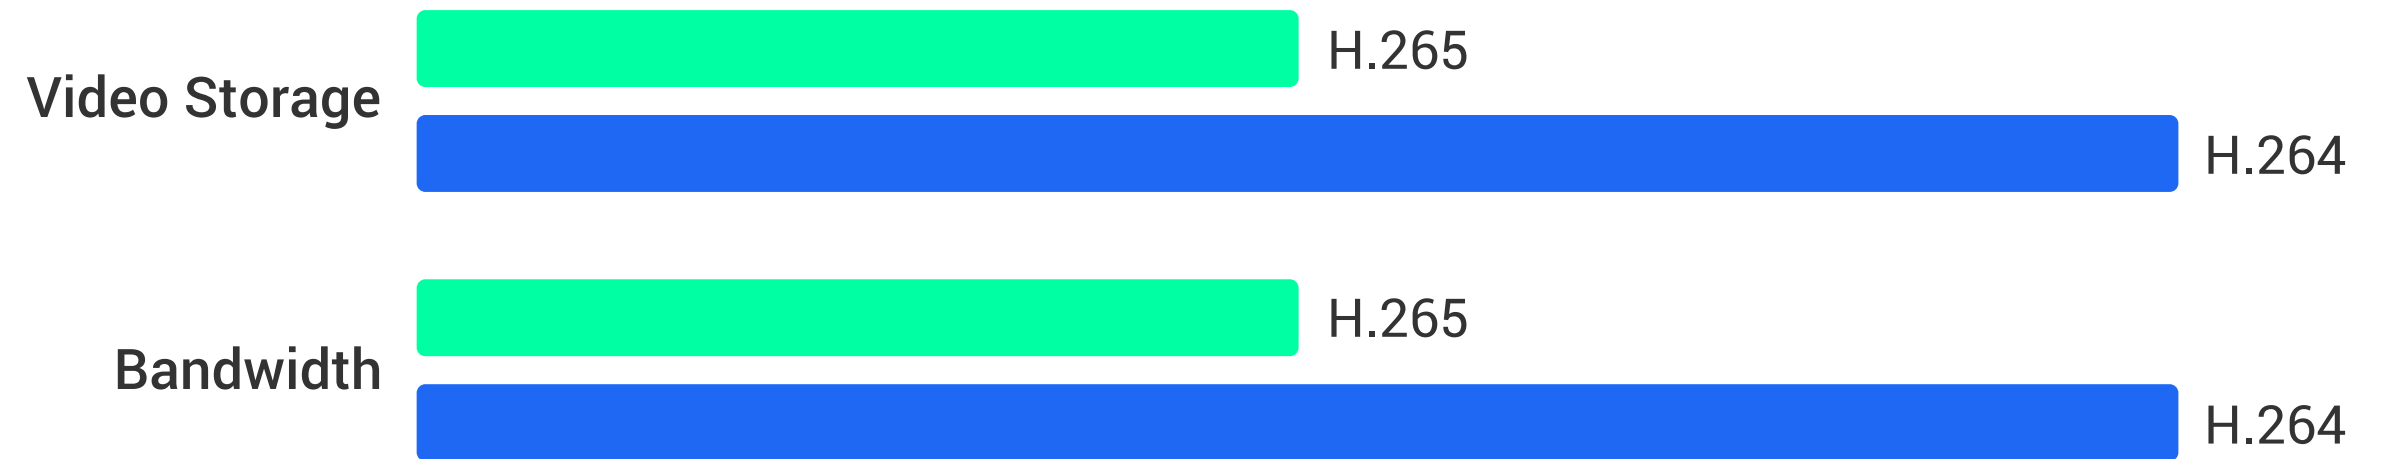

Protecting your data and privacy is our highest priority. Data transmission between the camera and the EZVIZ Cloud is encrypted from end to end. Only you have the keys to decrypt your data. To get an extra layer of privacy protection, you can always enable the camera's sleep mode on the EZVIZ App.

AES 128-bit encryption

TLS encryption Protocol

Multiple authentication steps

Save money on video storage and bandwidth.

The camera features the advanced H.265 video compression technology, achieving better video quality with only half the bandwidth and half the storage space of the previous H.264 video compression standard.

* The H.265 video compression applies when the 24/7 video recording is activated.

Two storage options.

Save your recordings with flexible and secured solutions. The C6N comes with a built-in MicroSD card slot that can store up to 256 GB of recorded footage. You can also save your images to EZVIZ Cloud* for additional back-up.