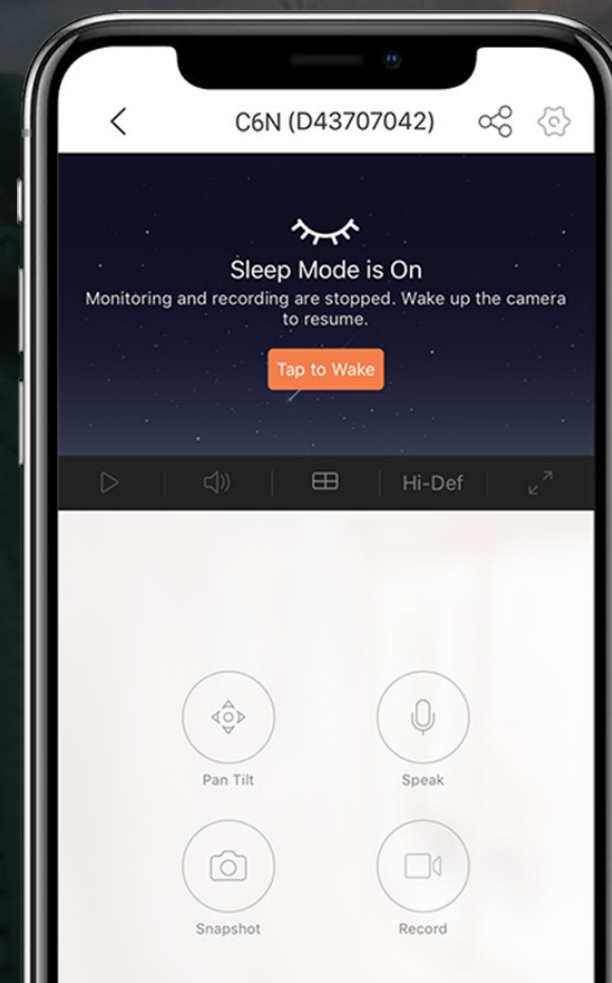

 View from Anywhere

 Wi-Fi 2.4 GHz

 MicroSD Slot
(up to 256 GB)

Records every corner in 2K+ resolution.

This powerful camera records images in 2K+ resolution, rendering crisp details even in 4x digital zoom, so you see everything clearly in live video and playback.

Smart tracking.

When it detects a moving object, the C6N is smart enough to automatically track its motion while alerting you with an image in real-time.

Communication, anytime.

Talk to your loved ones and deter unwelcome strangers – all by using the C6N's two-way communication feature. Using the EZVIZ App on your mobile device, you can easily and conveniently enjoy communication wherever you might be.

See further in the dark.

Enjoy round-the-clock protection with the C6N camera. Using powerful Infrared LED lights, it lets you see up to 10 meters (33 feet) in dim light.

We protect your data and privacy.

Protecting your data and privacy is our highest priority. Data transmission between the camera and the EZVIZ Cloud is encrypted from end to end. Only you have the keys to decrypt your data. To get an extra layer of privacy protection, you can always enable the camera's sleep mode on the EZVIZ App.