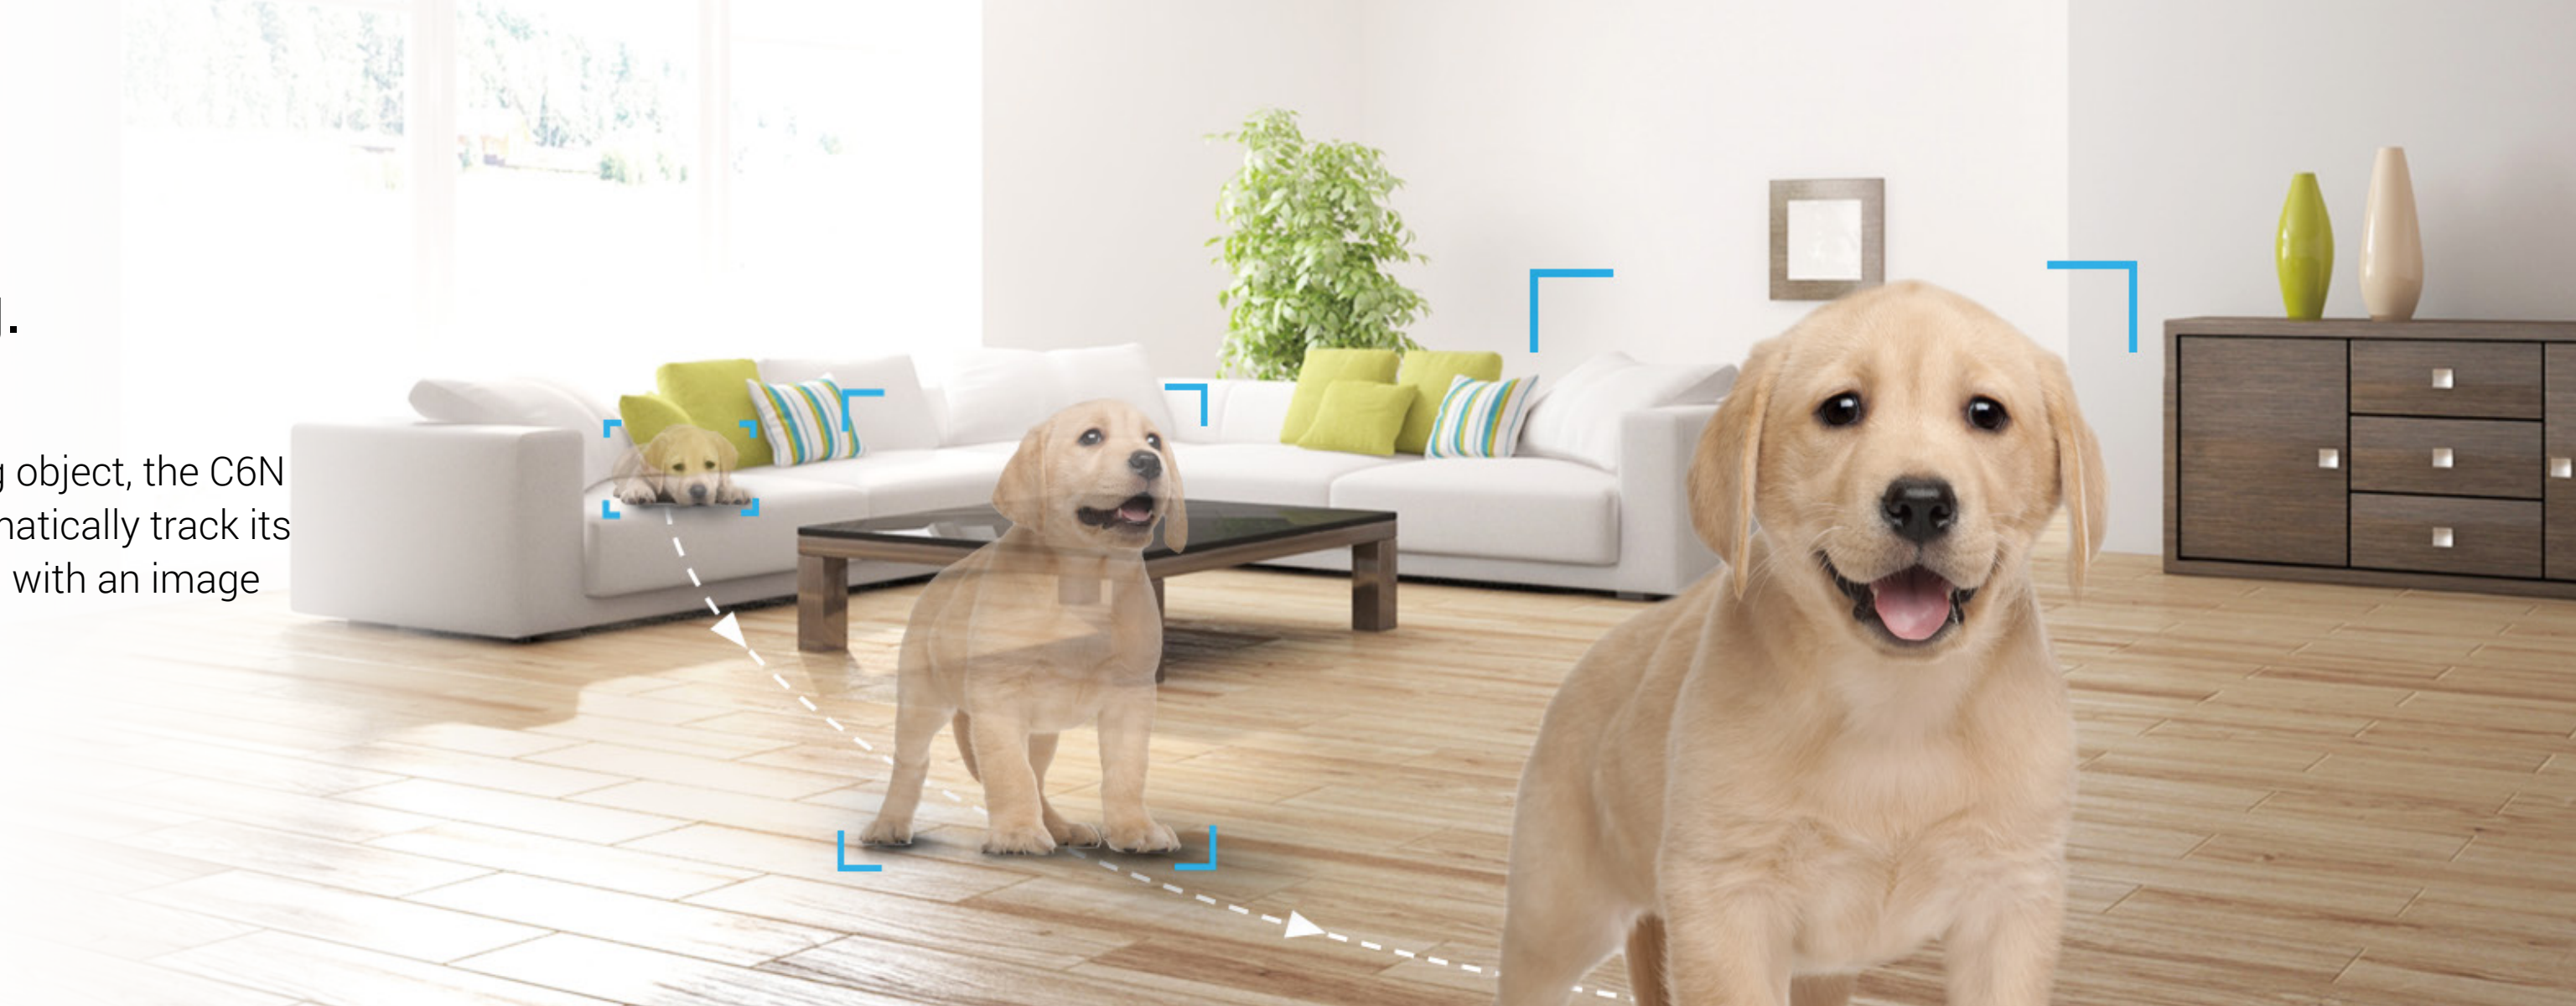

 View from Anywhere

 Wi-Fi 2.4 GHz

 MicroSD Slot
(up to 256 GB)

Records every corner in 2K+ resolution.

This powerful camera records images in 2K+ resolution, rendering crisp details even in 4x digital zoom, so you see everything clearly in live video and playback.

2K+

1080p

Zero blind spots.

Keep tabs on every corner with just one C6N. Its expansive 360-degree field-of-view ensures full coverage, so you don't miss a thing.

- Vertical rotation 55°

- Horizontal rotation 350°

Smart tracking.

When it detects a moving object, the C6N is smart enough to automatically track its motion while alerting you with an image in real-time.

Communication, anytime.

Talk to your loved ones and deter unwelcome strangers – all by using the C6N's two-way communication feature. Using the EZVIZ App on your mobile device, you can easily and conveniently enjoy communication wherever you might be.

Protecting your data and privacy is our highest priority. Data transmission between the camera and the EZVIZ Cloud is encrypted from end to end. Only you have the keys to decrypt your data. To get an extra layer of privacy protection, you can always enable the camera's sleep mode on the EZVIZ App.