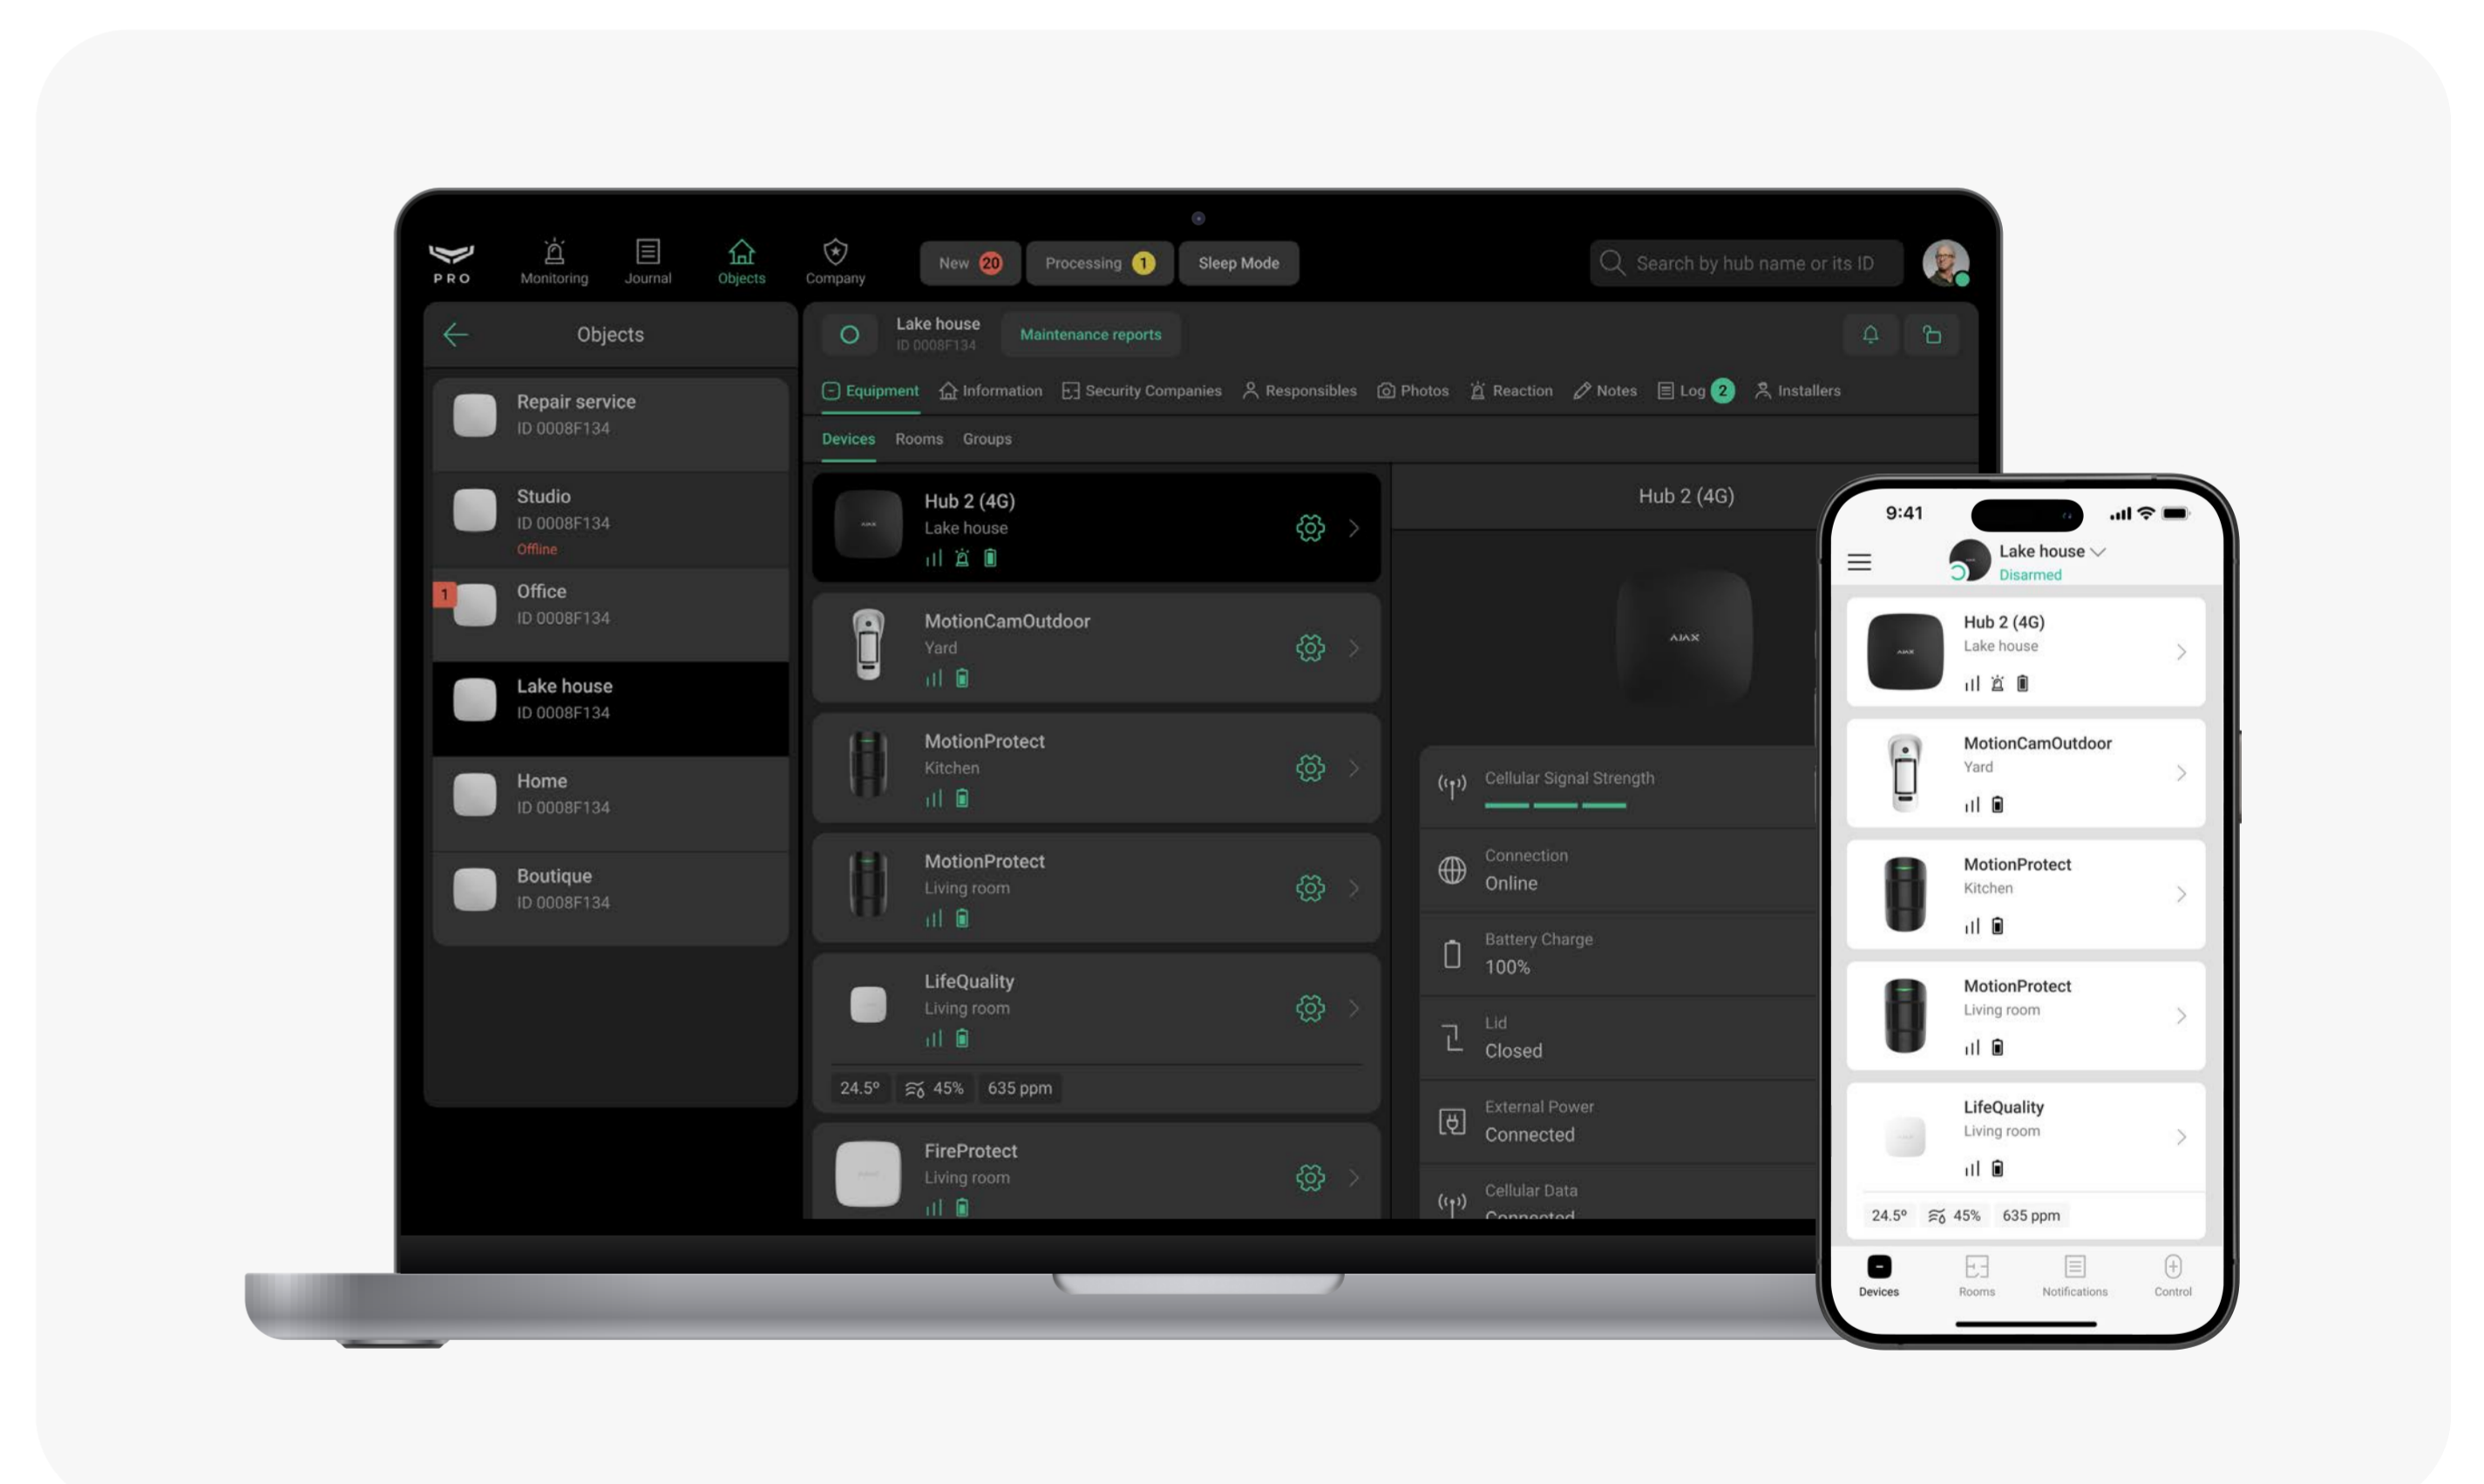

Guaranteed delivery of alarms and photos

An Ajax system uses two-way secure radio communication based on Jeweller and Wings proprietary protocols. Radio protocols work in parallel and focus on their function, guaranteeing instant data delivery despite weak signal and communication interruptions.

Encrypted two-way radio communication

Automatic power adjustment of radio transmitters

Frequency hopping against radio interference and signal interception

Notifications about jamming and connection loss