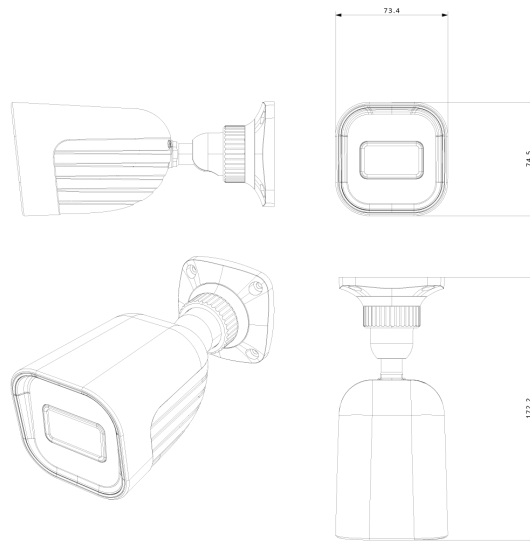

<b>Lens</b>	
<b>Lens (Field of View)</b>	2.8mm (105°)
<b>Iris</b>	Fixed Iris
<b>Lens Mount</b>	M12 Mount
<b>Detect</b>	40.62m(133.26ft)
<b>Recognize</b>	8.12m(26.64ft)
<b>Identify</b>	4.06m(13.32ft)

<b>Network</b>	
<b>User Access</b>	Supports simultaneous monitoring of up to 3 users with multi-stream real-time transmission
<b>Network Protocol</b>	IPv4, IPv6, TCP, UDP, DHCP, NTP, DDNS, 802.1X, RTSP, Multicast, UPnP, Email, FTP, HTTPS, QoS, P2P
<b>Remote Monitoring</b>	IE Browsing (Plug-In required), Chrome/Edge/Safari/Firefox plug-in free browsing, Ossia VMS Software, Provision Cam2 Mobile App *P2P WEB connetion always requires Plugin
<b>Ethernet</b>	100Mbps
<b>ONVIF</b>	Profile T/S/G

<b>Housing</b>	
<b>PoE</b>	Yes
<b>Illumination</b>	20m (1 High-Power IR LED)
<b>Power Supply</b>	DC12V/~350mA / PoE/~4.5W
<b>Protection Rate</b>	Water Proof: IP67
<b>Work Environment</b>	-30°C~60°C, 10%~90% Humidity
<b>Bracket</b>	3-Axis Bracket
<b>Dimensions</b>	172.2x73.4x74.5mm
<b>Weight (gross)</b>	~510g
<b>Hard Reset Button</b>	Yes

## DIMENSIONS