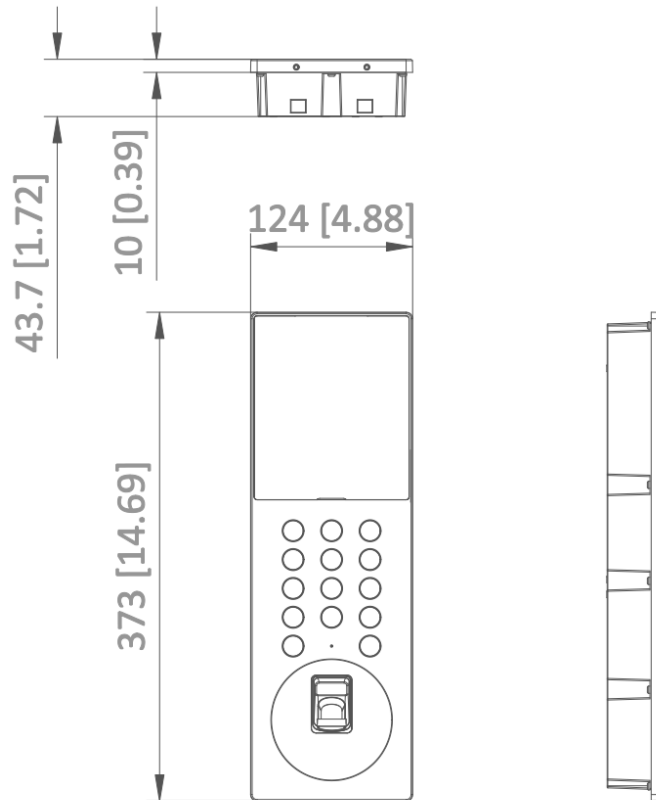

▪ Specification

System parameters	
Operation system	Linux
ROM	1 GB
RAM	4 GB
Processor	Embedded high performance processor
Display parameters	
Screen size	4.3-inch
Operation method	/
Type	Colorful LCD
Resolution	800 × 480
Video parameters	
Lens	2 × 2 MP HD camera
Resolution	Main stream: 1080p@30fps, 720p@30fps Sub stream: VGA@25fps, VGA@30fps
FOV	/
Wide dynamic range (WDR)	Digital WDR/120 dB
Supplement light	IR light, up to 3 m
Video compression standard	H.264
Audio parameters	
Audio input	1 built-in omnidirectional microphone
Audio compression standard	G.711 U, G.711 A
Audio output	1 built-in loudspeaker
Audio compression bitrate	64 Kbps
Audio quality	Noise suppression and echo cancellation
Volume adjustment	Adjustable
Capacity	
User capacity	10,000
Face capacity	5000
Card capacity	50,000
Fingerprint capacity	5000
Network parameters	
Network protocol	TCP/IP, RTSP
Wi-Fi	/
Bluetooth	/
3G/4G	/
Device interfaces	
Alarm input	4
Network interface	1 RJ-45 10/100/1000 Mbps self-adaptive
TAMPER	1
Exit button	1
RS-485	2 RS-485 (Half duplex, HIKVISION)
USB	/
Wiegand	/

TF card	/
Alarm output	/
Lock control	1 relays, Max. 30 VDC, 2 A
Door contact input	1
General	
Button	Physical buttons
Installation	Flush mounting
Indicator	/
Weight	Net weight: 1.05 kg Gross weight: 2.166 kg
Protective level	IP65
Working temperature	-30 °C to 60 °C (-22 °F to 140 °F)
Working humidity	10% to 90% (no-condensing)
Dimension (W × H × D)	373 mm × 124 mm × 43.7 mm (14.69" × 4.88" × 1.72")
Battery	/
Power supply	12 VDC, 1.5 A
Application environment	Outdoor
Power consumption	≤ 13 W
Language	English, Traditional Chinese, Arabic, Portuguese (Brazil), Russian, Spanish, Turkish, Vietnamese

▪ Available Model

DS-KD9203-FE6

▪ **Dimension**

Unit: mm [inch]

SCALE	1:1
-------	-----

▪ **Accessory**

▪ **Optional**

DS-KAW50-1 50W 12V Power Adapter	DS-KAW50-1N 50W 12V Power Adapter
	